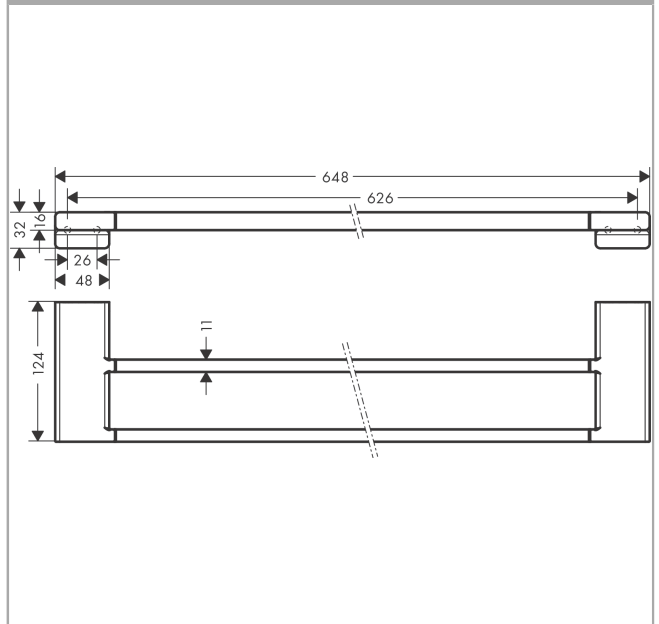

**AddStoris**

**Double bath towel rail**

Finish: **Brushed Bronze**

Article Number: **41743140**

**Description**

**product features**

- wall-mounted
- material: metal
- holder material: metal
- length: 648 mm
- with mounting material
- drilling distance: 626 mm
- diameter drill hole: 6 mm
- concealed fastening

**Design awards**

reddot winner 2021

**Product image**

**Scale drawing**

**AddStoris**  
**Double bath towel rail**  
Finish: **Brushed Bronze**

Article Number: **41743140**

Exploded Drawing

Year of production: >04/21

**AddStoris**

**Double bath towel rail**

Finish: **Brushed Bronze**

Article Number: **41743140**

**Spare part list**

Year of production: >**04/21**

<b>Pos.</b>	<b>Description</b>	<b>Article Number</b>	<b>PC</b>	<b>PU</b>
1	mounting set	40915000	4	1