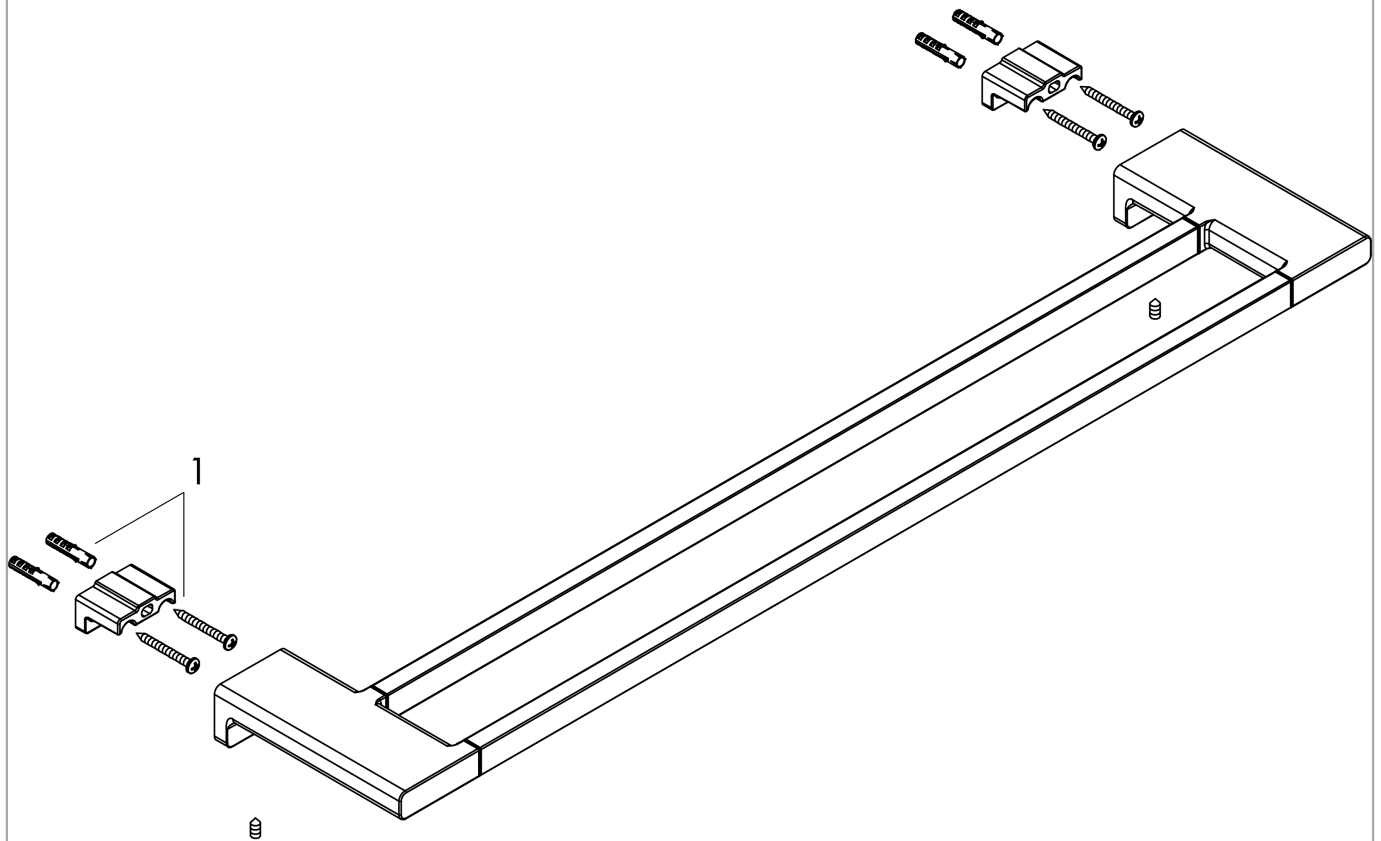

**AddStoris**

**Double bath towel rail**

Finish: **Brushed Bronze**

Article Number: **41743140**

**Description**

**product features**

- wall-mounted
- material: metal
- holder material: metal
- length: 648 mm
- with mounting material
- drilling distance: 626 mm
- diameter drill hole: 6 mm
- concealed fastening

**Design awards**

reddot winner 2021

**Product image**

**Scale drawing**

**AddStoris**  
**Double bath towel rail**  
Finish: **Brushed Bronze**

Article Number: **41743140**

Exploded Drawing

Year of production: >04/21

**AddStoris**

**Double bath towel rail**

Finish: **Brushed Bronze**

Article Number: **41743140**

**Spare part list**

Year of production: >**04/21**

<b>Pos.</b>	<b>Description</b>	<b>Article Number</b>	<b>PC</b>	<b>PU</b>
1	mounting set	40915000	4	1