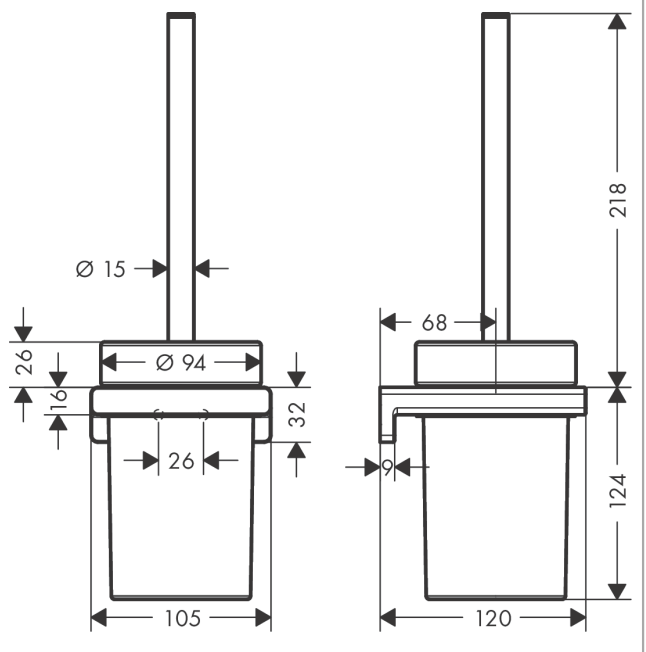

AddStoris

Toilet brush holder wall-mounted

Finish: **Chrome** Article Number: **41752000**

Description

product features

- wall-mounted
- material: metal
- material recess: matt glass
- with removable insert
- with mounting material
- concealed fastening
- drilling distance 26 mm
- diameter drill hole: 6 mm

Design awards

reddot winner 2021

Product image

Scale drawing

AddStoris
Toilet brush holder wall-mounted
 Finish: **Chrome** Article Number: **41752000**

Exploded Drawing

Year of production: >04/21

AddStoris

Toilet brush holder wall-mounted

Finish: **Chrome** Article Number: **41752000**

Spare part list

Year of production: >04/21

Pos.	Description	Article Number	PC	PU
1	support element	94165000	3	1
2	mounting set	40915000	4	1
3	plastic ring	94204000	6	1
4	glass cup on its own	94201000	10	1
5	stick with brush	94171000	11	1
6	WC-brush black Ø 75 mm	93822000	4	1