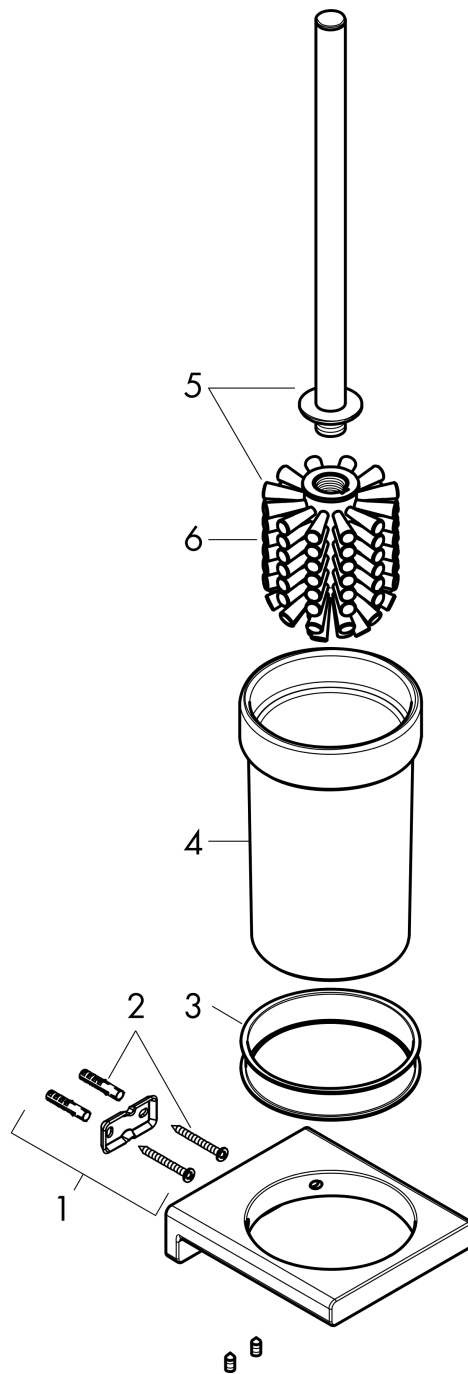

AddStoris

Toilet brush holder wall-mounted

Finish: **Chrome** Article Number: **41752000**

Description

product features

- wall-mounted
- material: metal
- material recess: matt glass
- with removable insert
- with mounting material
- concealed fastening
- drilling distance 26 mm
- diameter drill hole: 6 mm

Design awards

reddot winner 2021

Product image

Scale drawing

AddStoris
Toilet brush holder wall-mounted
 Finish: **Chrome** Article Number: **41752000**

Exploded Drawing

Year of production: >04/21

AddStoris

Toilet brush holder wall-mounted

Finish: **Chrome** Article Number: **41752000**

Spare part list

Year of production: >04/21

Pos.	Description	Article Number	PC	PU
1	support element	94165000	3	1
2	mounting set	40915000	4	1
3	plastic ring	94204000	6	1
4	glass cup on its own	94201000	10	1
5	stick with brush	94171000	11	1
6	WC-brush black Ø 75 mm	93822000	4	1