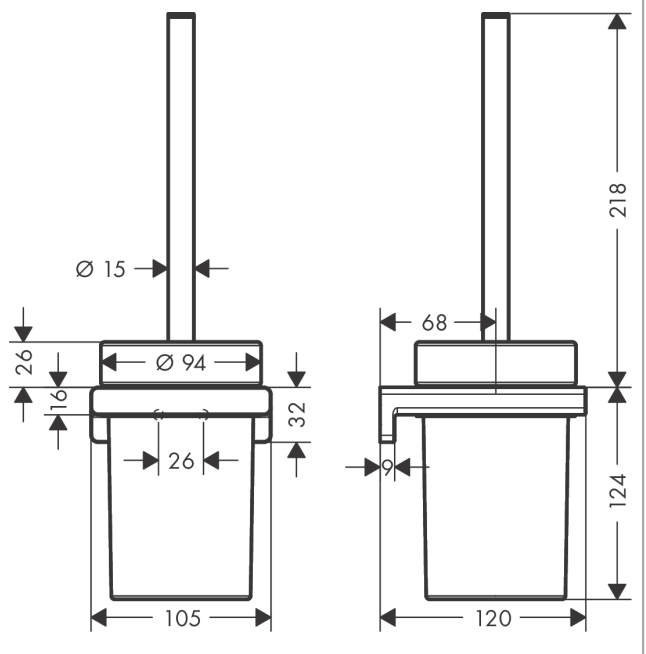

**AddStoris**

**Toilet brush holder wall-mounted**

Finish: **Matt Black** Article Number: **41752670**

**Description**

**product features**

- wall-mounted
- material: metal
- material recess: matt glass
- with removable insert
- with mounting material
- concealed fastening
- drilling distance 26 mm
- diameter drill hole: 6 mm

**Design awards**

reddot winner 2021

**Product image**

**Scale drawing**

AddStoris

Toilet brush holder wall-mounted

Finish: **Matt Black** Article Number: **41752670**

Exploded Drawing

Year of production: >04/21

**AddStoris**

**Toilet brush holder wall-mounted**

Finish: **Matt Black** Article Number: **41752670**

**Spare part list**

Year of production: >04/21

<b>Pos.</b>	<b>Description</b>	<b>Article Number</b>	<b>PC</b>	<b>PU</b>
1	support element	94165000	3	1
2	mounting set	40915000	4	1
3	plastic ring	94204000	6	1
4	glass cup on its own	94201000	10	1
5	stick with brush	94171670	61	1
6	WC-brush black Ø 75 mm	93822000	4	1