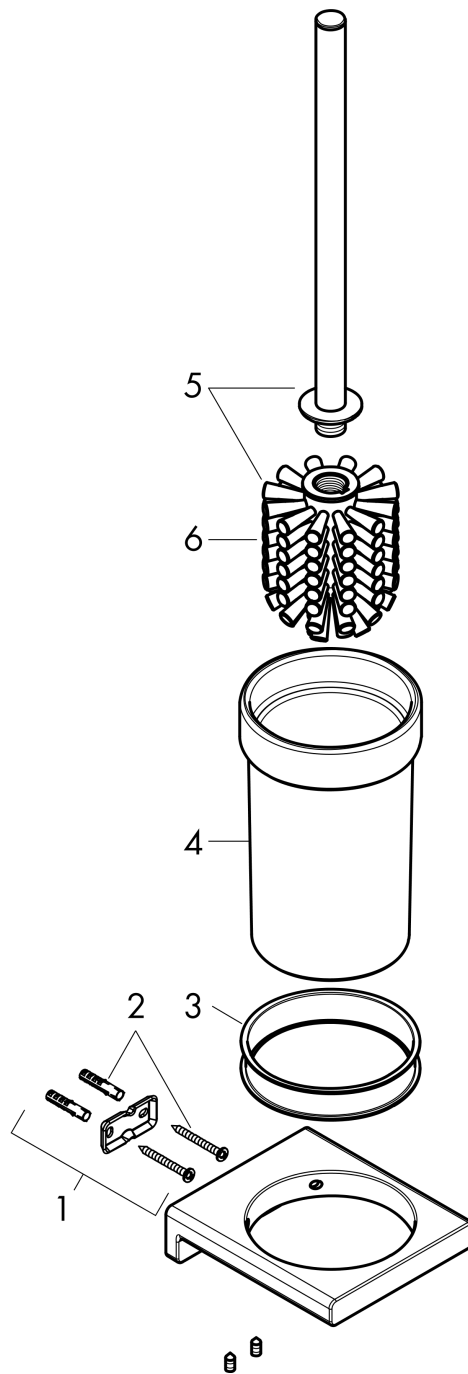

**AddStoris**

**Toilet brush holder wall-mounted**

Finish: **Matt Black** Article Number: **41752670**

**Description**

**product features**

- wall-mounted
- material: metal
- material recess: matt glass
- with removable insert
- with mounting material
- concealed fastening
- drilling distance 26 mm
- diameter drill hole: 6 mm

**Design awards**

reddot winner 2021

**Product image**

**Scale drawing**

AddStoris

Toilet brush holder wall-mounted

Finish: **Matt Black** Article Number: **41752670**

Exploded Drawing

Year of production: >04/21

**AddStoris**

**Toilet brush holder wall-mounted**

Finish: **Matt Black** Article Number: **41752670**

**Spare part list**

Year of production: >04/21

<b>Pos.</b>	<b>Description</b>	<b>Article Number</b>	<b>PC</b>	<b>PU</b>
1	support element	94165000	3	1
2	mounting set	40915000	4	1
3	plastic ring	94204000	6	1
4	glass cup on its own	94201000	10	1
5	stick with brush	94171670	61	1
6	WC-brush black Ø 75 mm	93822000	4	1