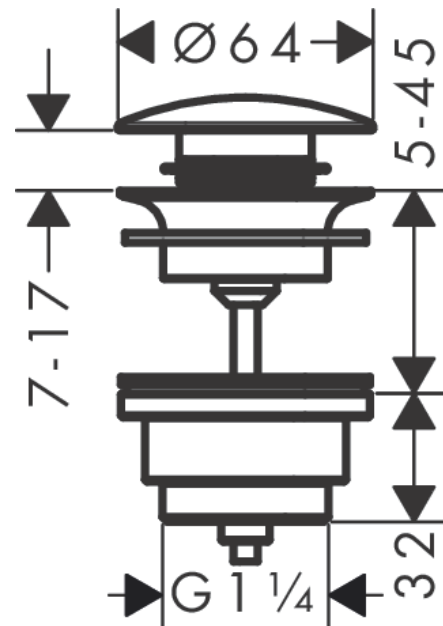

Waste set push-open for basin and bidet mixers

Finish: **Brushed Black Chrome** Article Number: **50100340**

Description

product features

- operation with pressure plug
- for basins with overflow hole
- drain plug material brass
- connection dimension G 1 ¼
- with overflow

Design awards

Product image

Scale drawing

Waste set push-open for basin and bidet mixers

Finish: **Brushed Black Chrome** Article Number: **50100340**

Exploded Drawing

Year of production: >11/16

Waste set push-open for basin and bidet mixers

Finish: **Brushed Black Chrome** Article Number: **50100340**

Spare part list

Year of production: >11/16

Pos.	Description	Article Number	PC	PU
1	plug	97204340	61	1
2	seal	97205000	2	1
3	screw	98000000	2	1