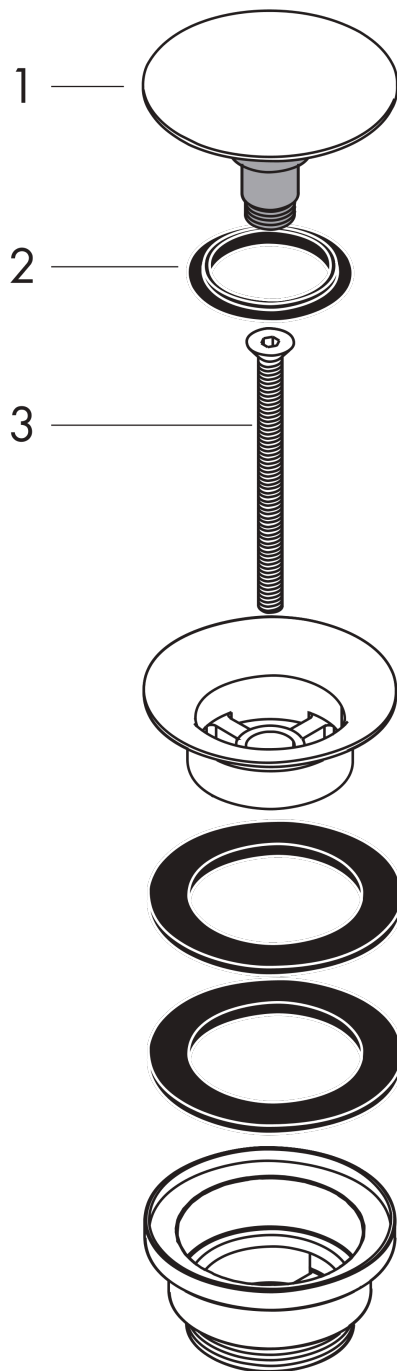

Waste set push-open for basin and bidet mixers

Finish: **Brushed Black Chrome** Article Number: **50100340**

Description

product features

- operation with pressure plug
- for basins with overflow hole
- drain plug material brass
- connection dimension G 1 ¼
- with overflow

Design awards

Product image

Scale drawing

Waste set push-open for basin and bidet mixers

Finish: **Brushed Black Chrome** Article Number: **50100340**

Exploded Drawing

Year of production: >11/16

Waste set push-open for basin and bidet mixers

Finish: **Brushed Black Chrome** Article Number: **50100340**

Spare part list

Year of production: >11/16

Pos.	Description	Article Number	PC	PU
1	plug	97204340	61	1
2	seal	97205000	2	1
3	screw	98000000	2	1