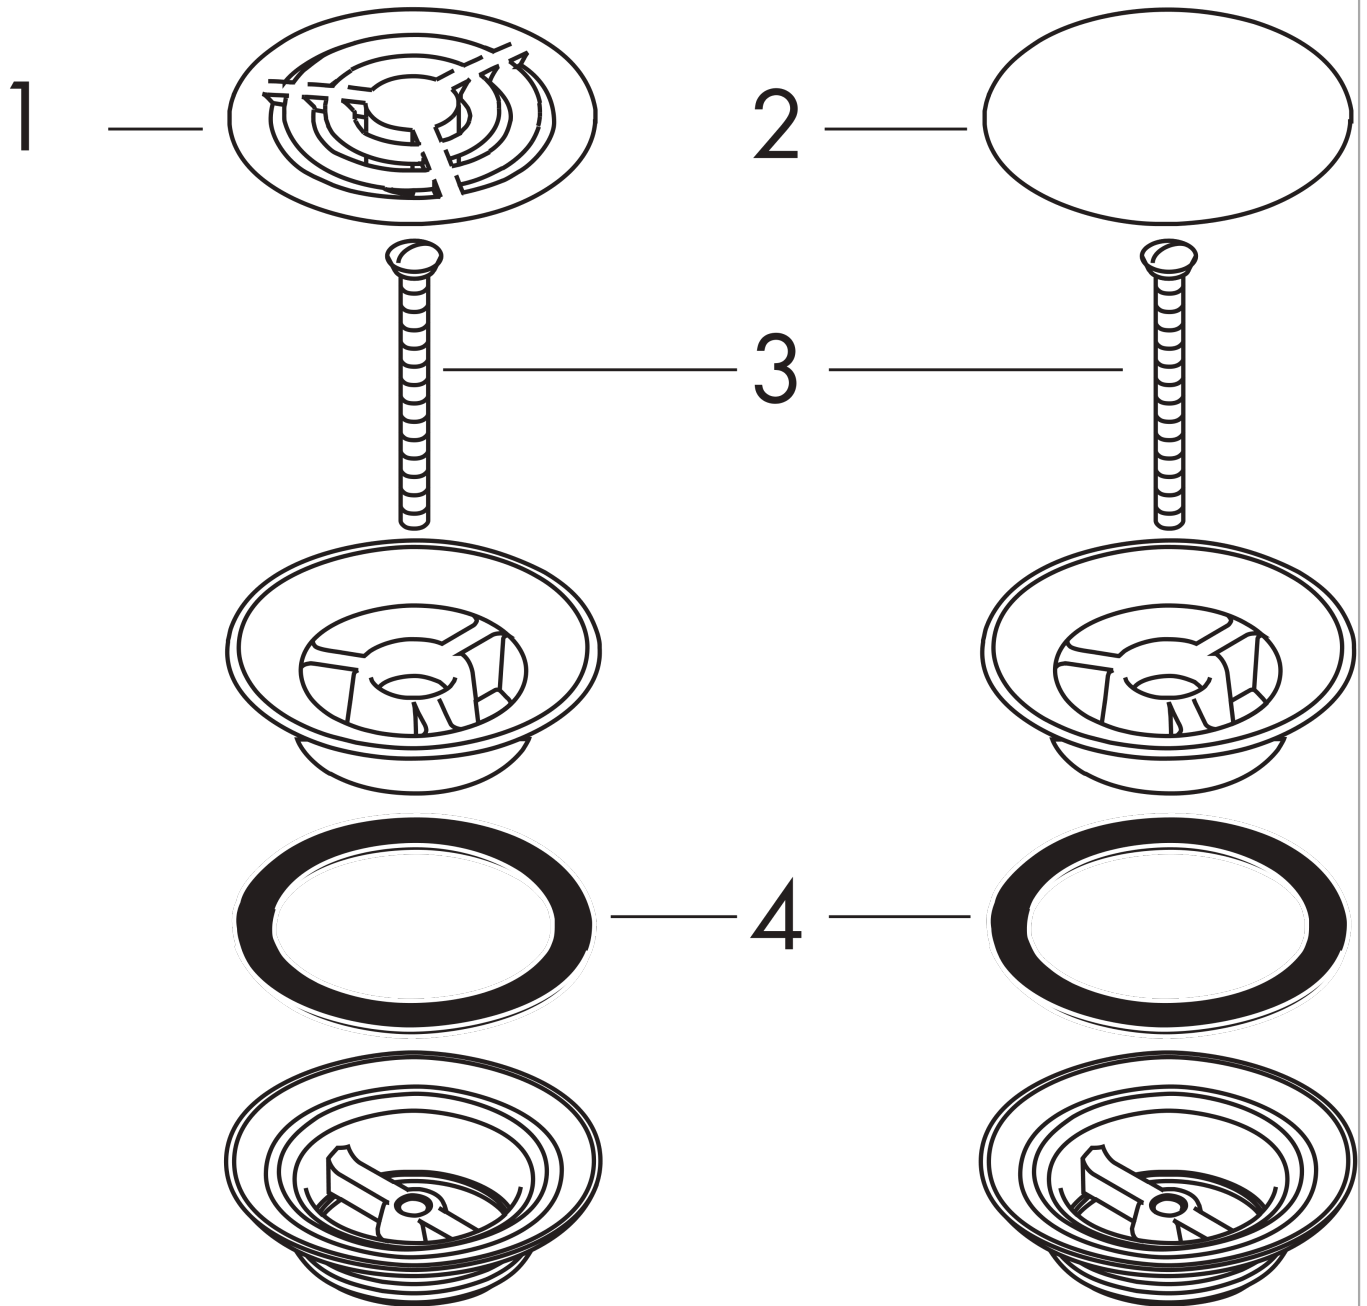

Waste set non-closing for wash basins

Finish: **Matt Black** Article Number: **50001670**

Description

product features

- non-closing valve
- for washbasins without overflow
- drain plug material stainless steel
- connection dimension G 1 ¼
- with overflow

Design awards

Product image

Scale drawing

Waste set non-closing for wash basins
 Finish: **Matt Black** Article Number: **50001670**

Exploded Drawing

Year of production: >08/20

Waste set non-closing for wash basins

Finish: **Matt Black** Article Number: **50001670**

Spare part list

Year of production: >08/20

Pos.	Description	Article Number	PC	PU
1	strainer plate	92091000	5	1
2	cover	97141670	56	1
3	screw	98000000	2	1
4	form ring	96361000	3	1