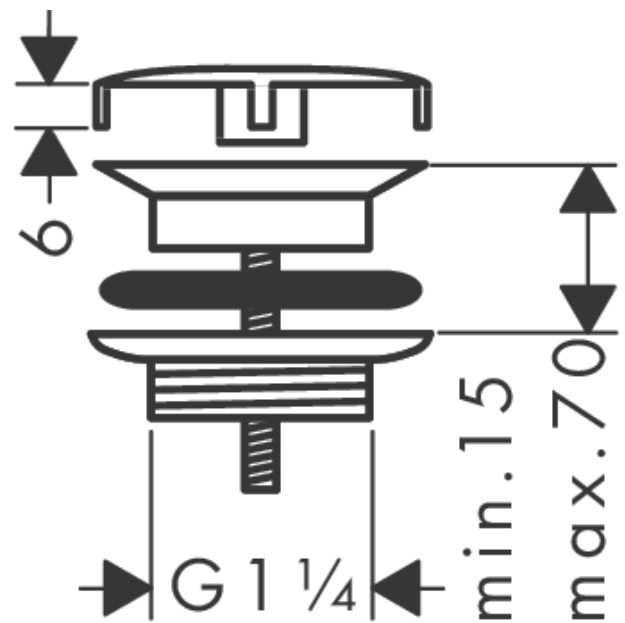

Waste set non-closing for wash basins

Finish: **Matt Black** Article Number: **50001670**

Description

product features

- non-closing valve
- for washbasins without overflow
- drain plug material stainless steel
- connection dimension G 1 ¼
- with overflow

Design awards

Product image

Scale drawing

Waste set non-closing for wash basins
 Finish: **Matt Black** Article Number: **50001670**

Exploded Drawing

Year of production: >08/20

Waste set non-closing for wash basins

Finish: **Matt Black** Article Number: **50001670**

Spare part list

Year of production: >08/20

Pos.	Description	Article Number	PC	PU
1	strainer plate	92091000	5	1
2	cover	97141670	56	1
3	screw	98000000	2	1
4	form ring	96361000	3	1