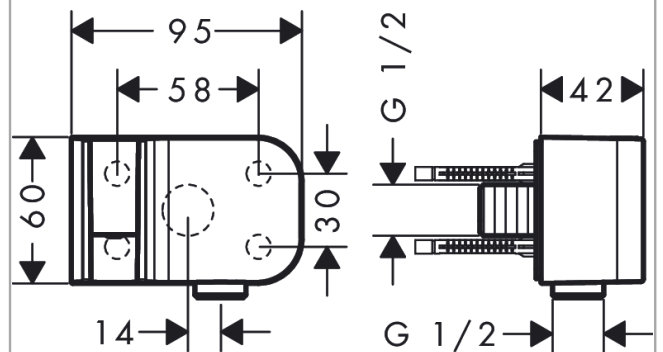

**AXOR One
Porter unit**

Finish: **Brushed Black Chrome** Article Number: **45723340**

product features

- for hoses with cylindrical nuts
- integrated support function
- metal
- non-return valve
- connection type: G 1/2

Product image

Scale drawing

AXOR One
Porter unit
Finish: **Brushed Black Chrome** Article Number: **45723340**

Exploded Drawing

Year of production: >11/16

AXOR One
Porter unit
 Finish: **Brushed Black Chrome** Article Number: **45723340**