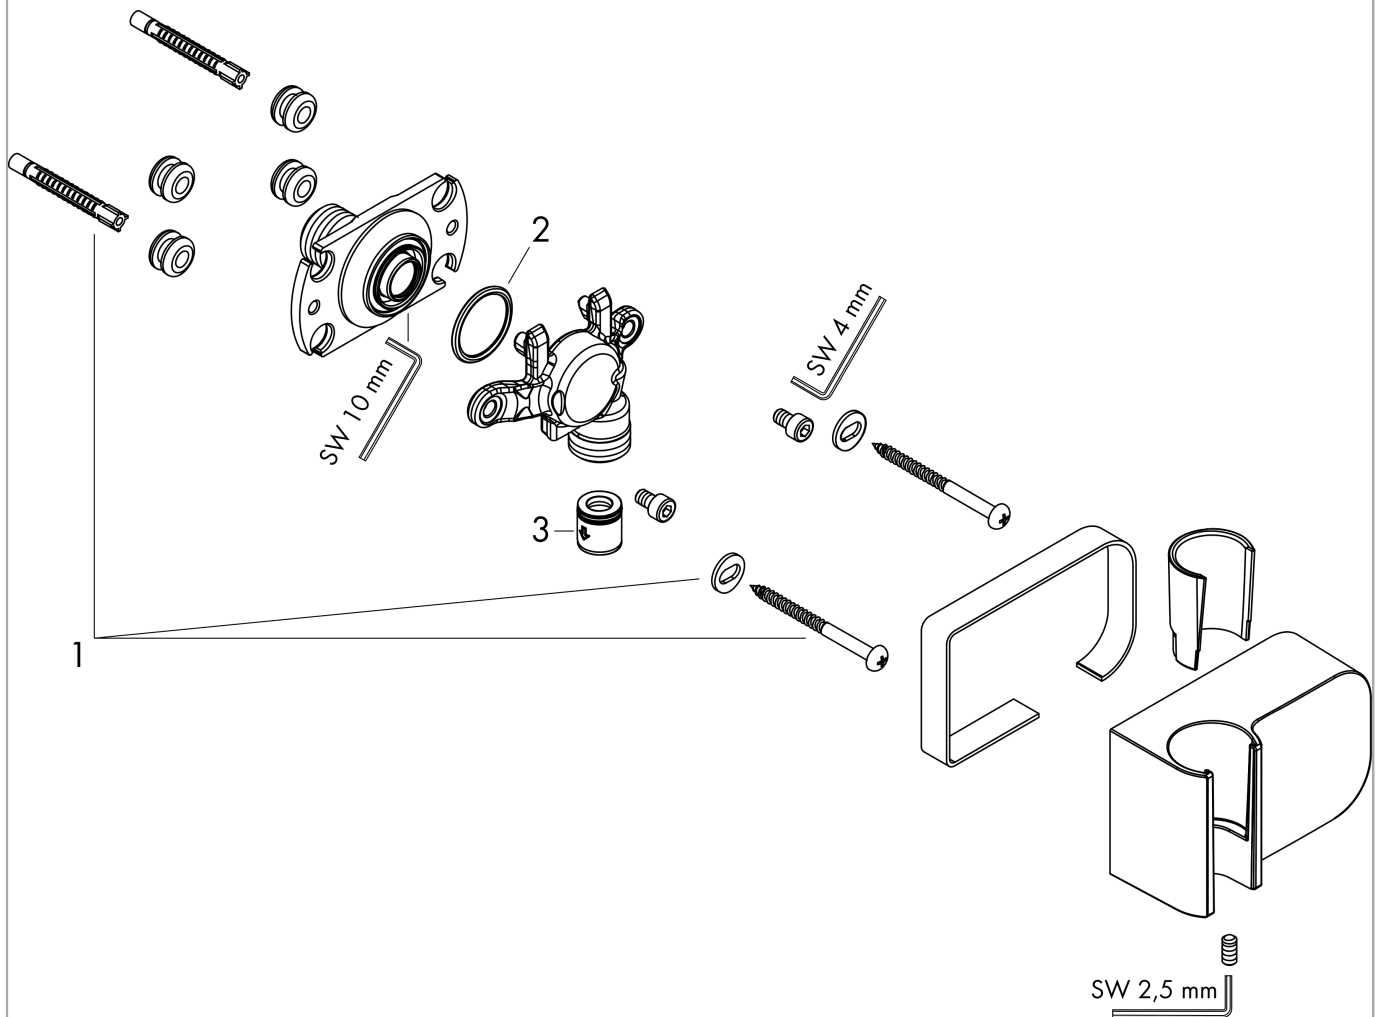

**AXOR One
Porter unit**

Finish: **Brushed Black Chrome** Article Number: **45723340**

product features

- for hoses with cylindrical nuts
- integrated support function
- metal
- non-return valve
- connection type: G 1/2

Product image

Scale drawing

AXOR One
Porter unit
Finish: **Brushed Black Chrome** Article Number: **45723340**

Exploded Drawing

Year of production: >11/16

AXOR One
Porter unit
 Finish: **Brushed Black Chrome** Article Number: **45723340**

Spare part list

Year of production: >11/16

Pos.		Article Number	PC	PU
1	mounting set	96179000	4	1
2	O-Ring 22x2	98185000	1	1
3	set of non return valves DW 15	94074000	5	1