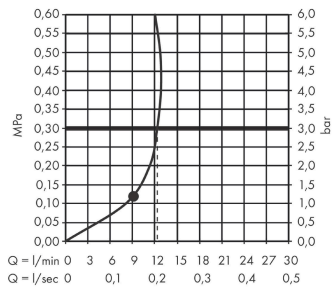

AXOR One
Overhead shower 280 1jet with shower arm
 Finish: **Brushed Black Chrome** Article Number: **48491340**

Flowchart

The consumption was measured in combination with the appropriate fittings (thermostat/mixer/in-wall valve) to reflect actual application in practice.