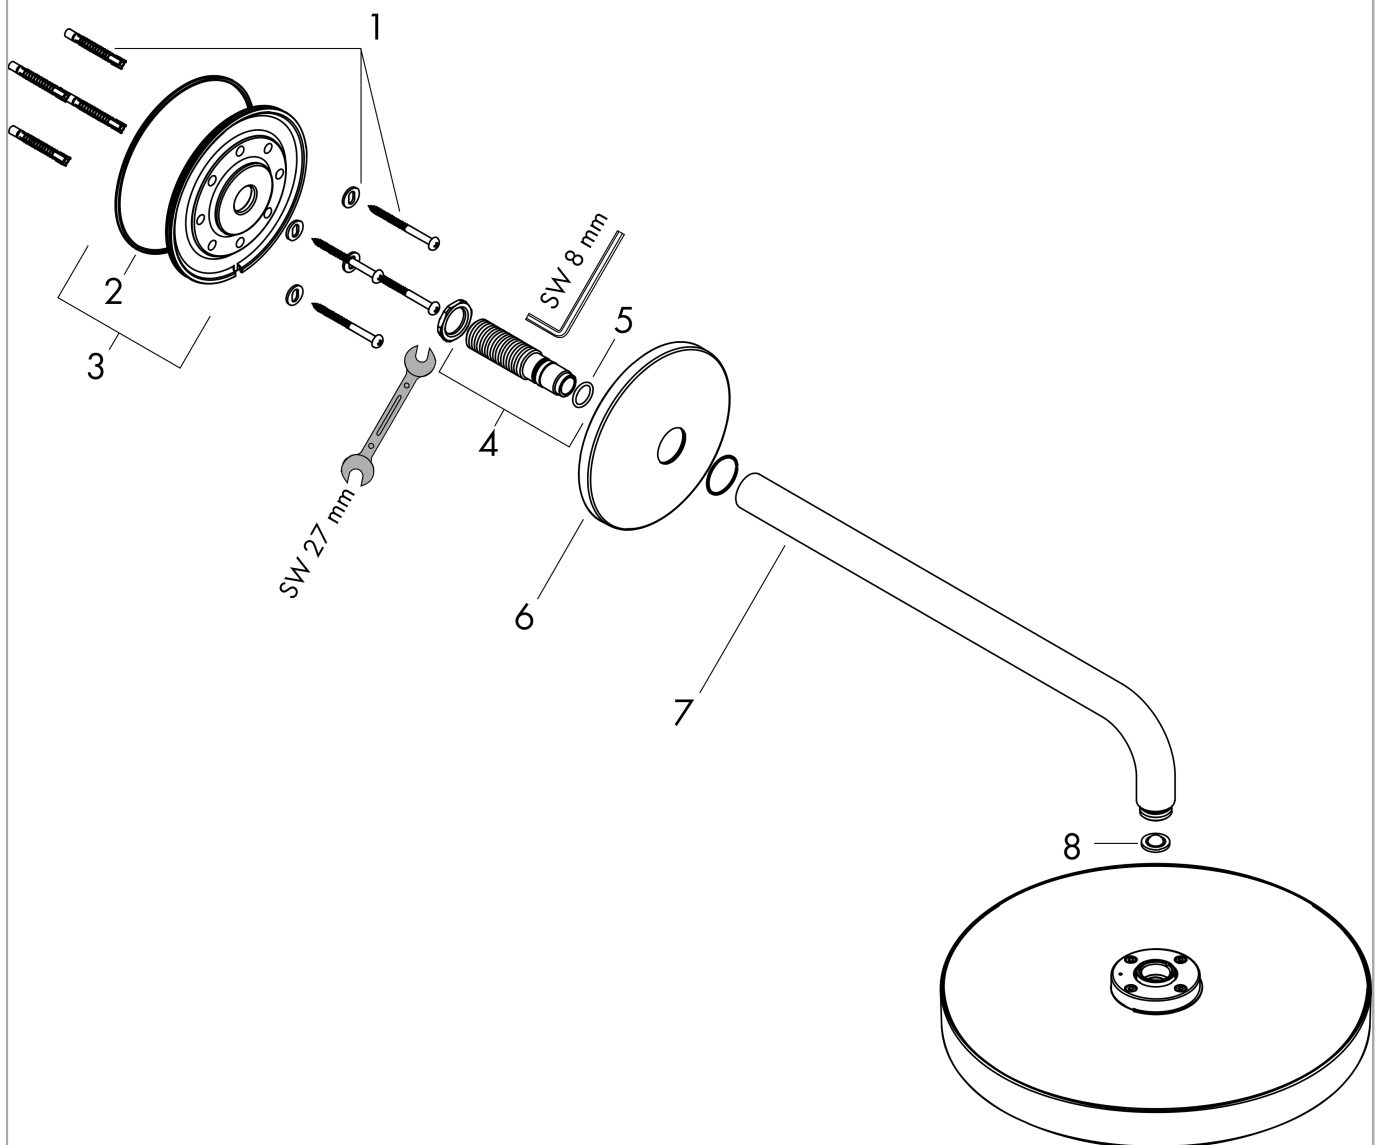

AXOR One
Overhead shower 280 1jet with shower arm
 Finish: **Brushed Black Chrome** Article Number: **48491340**

Flowchart

The consumption was measured in combination with the appropriate fittings (thermostat/mixer/in-wall valve) to reflect actual application in practice.

AXOR One
Overhead shower 280 1jet with shower arm
Finish: **Brushed Black Chrome** Article Number: **48491340**

Exploded Drawing

Year of production: >04/21

AXOR One
Overhead shower 280 1jet with shower arm
 Finish: **Brushed Black Chrome** Article Number: **48491340**

Spare part list

Year of production: >04/21

| Pos. | | Article Number | PC | PU |
|------|-------------------|----------------|----|----|
| 1 | mounting set | 96179000 | 4 | 1 |
| 2 | support element | 93962000 | 15 | 1 |
| 3 | O-ring 120x2,5 | 93399000 | 2 | 1 |
| 4 | connecting thread | 93418000 | 10 | 1 |
| 5 | O-ring 14x2 | 98129000 | 1 | 1 |
| 6 | escutcheon | 93963340 | 61 | 1 |
| 7 | shower arm | 93964340 | 64 | 1 |
| 8 | filter packing | 93774000 | 3 | 1 |