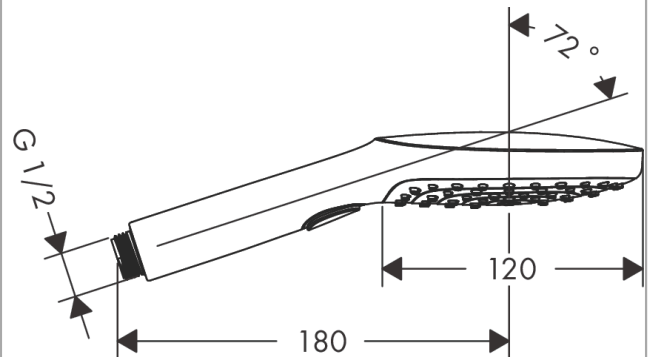

Raindance Select E
Hand shower 120 3jet
 Finish: **Brushed Bronze**

Article Number: **26520140**

Description

product features

- shower head size: 120 mm
- spray type: RainAir, Rain, Whirl
- convenient spray selection via Select button
- spray disc surface: easy cleanable plastic spray disc
- maximum flow rate at 3 bar: 14,4 l/min
- minimum flow pressure: 1 bar
- with internal water conduction
- rinseable screen seal
- connection thread G ½
- connection dimension: DN15
- suitable for continuous flow water heaters

Technology

Design awards

Product image

Scale drawing

Flowchart

The consumption was measured in combination with the appropriate fittings (thermostat/mixer/ in-wall valve) to reflect actual application in practice.