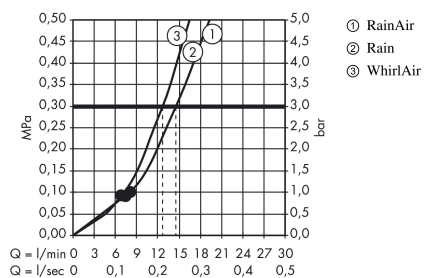

Raindance Select E
Hand shower 120 3jet
 Finish: **Brushed Bronze**

Article Number: **26520140**

Description

product features

- shower head size: 120 mm
- spray type: RainAir, Rain, Whirl
- convenient spray selection via Select button
- spray disc surface: easy cleanable plastic spray disc
- maximum flow rate at 3 bar: 14,4 l/min
- minimum flow pressure: 1 bar
- with internal water conduction
- rinseable screen seal
- connection thread G ½
- connection dimension: DN15
- suitable for continuous flow water heaters

Technology

Design awards

Product image

Scale drawing

Flowchart

The consumption was measured in combination with the appropriate fittings (thermostat/mixer/ in-wall valve) to reflect actual application in practice.