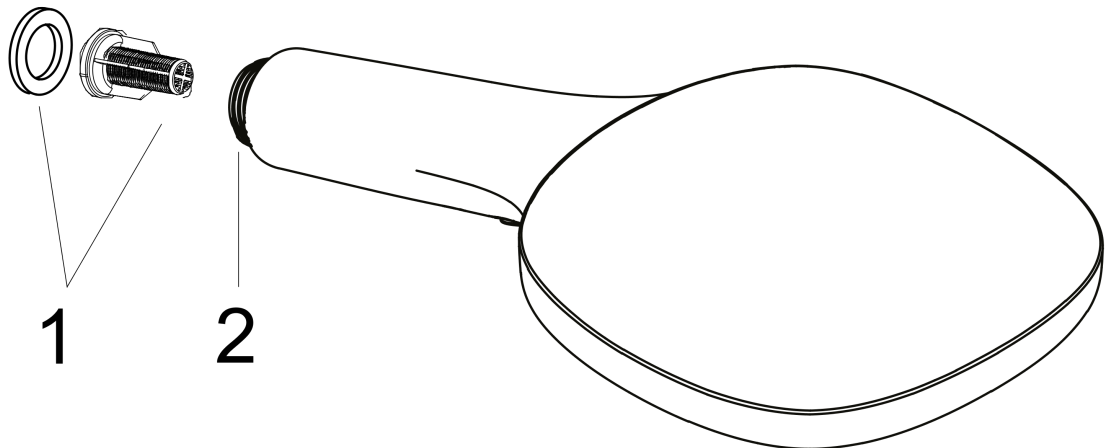

Raindance Select E
Hand shower 120 3jet
Finish: **Brushed Bronze**

Article Number: **26520140**

Exploded Drawing

Year of production: >07/19

Raindance Select E
Hand shower 120 3jet
Finish: **Brushed Bronze**   Article Number: **26520140**

Spare part list

Year of production: >07/19

Pos.	Description	Article Number	PC	PU
1	filter insert	97708000	2	1
2	pivoting connection	93089000	5	1