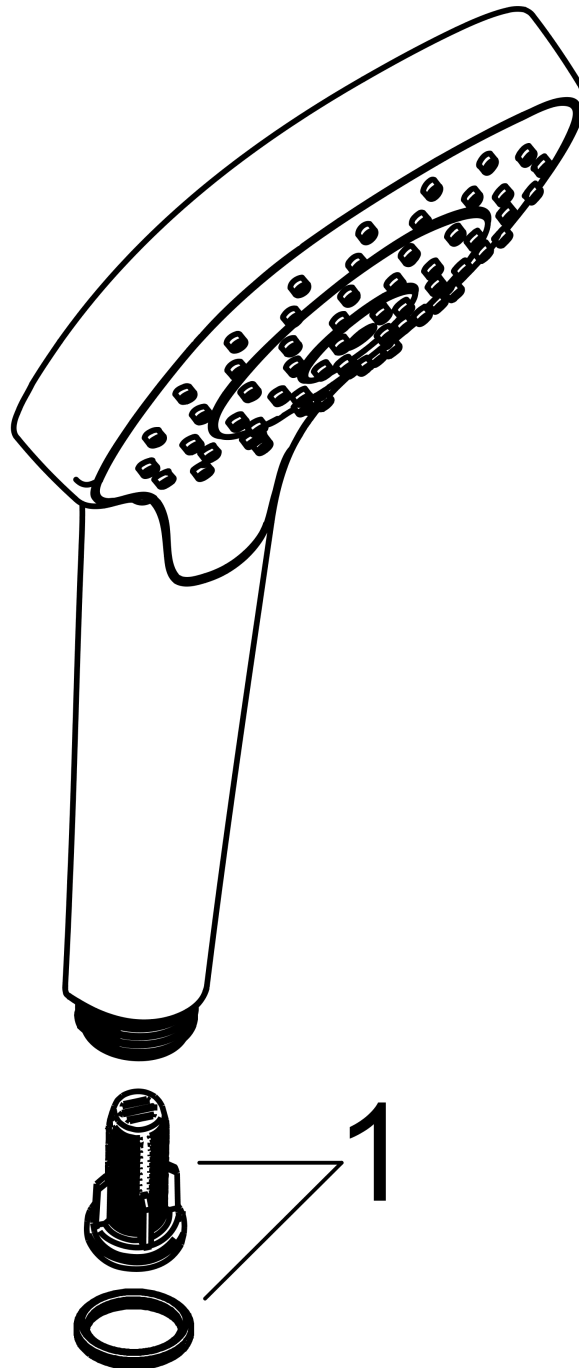

#### product features

- shower head size: 110 mm
- spray type: Rain
- spray disc surface: easy cleanable plastic spray disc, white
- maximum flow rate at 3 bar: 16 l/min
- minimum flow pressure: 1 bar
- with internal water conduction
- rinseable screen seal
- connection thread G 1/2
- connection dimension: DN15
- suitable for continuous flow water heaters

### Scale drawing

### Flowchart

The consumption was measured in combination with the appropriate fittings (thermostat/mixer/in-wall valve) to reflect actual application in practice.

**Croma E**  
**Hand shower 110 1jet**  
Finish: **Brushed Bronze**

Article Number: **26814140**

**Exploded Drawing**

Year of production: >11/20

**Croma E**  
**Hand shower 110 1jet**  
 Finish: **Brushed Bronze**    Article Number: **26814140**

**Spare part list**

Year of production: >11/20