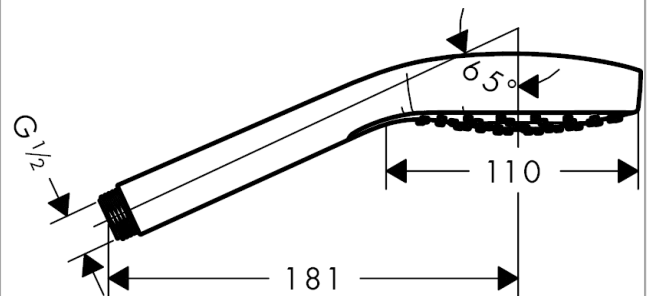

Scale drawing