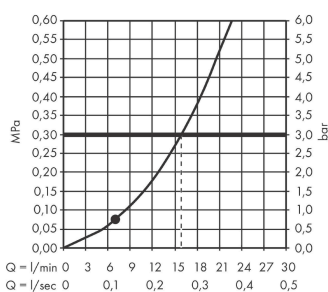

Flowchart

The consumption was measured in combination with the appropriate fittings (thermostat/mixer/in-wall valve) to reflect actual application in practice.