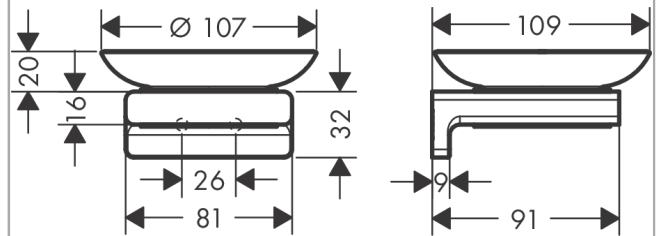

AddStoris

Soap dish

Surfaces: **Brushed Bronze** Article Number: **41746140**

Description

product features

- wall-mounted
- material recess: ceramic
- material holder: metal
- with mounting material
- concealed fastening
- drilling distance: 26 mm
- diameter drill hole: 6 mm

Design awards

reddot winner 2021

Product image

Scale drawing

AddStoris
Soap dish

Surfaces: **Brushed Bronze** Article Number: **41746140**

Exploded Drawing

Year of production: >04/21

AddStoris
Soap dish
 Surfaces: **Brushed Bronze** Article Number: **41746140**

Spare part list

Year of production: >04/21

Pos.	Description	Article Number	Price	PU
1	mounting set	40915000	-	1