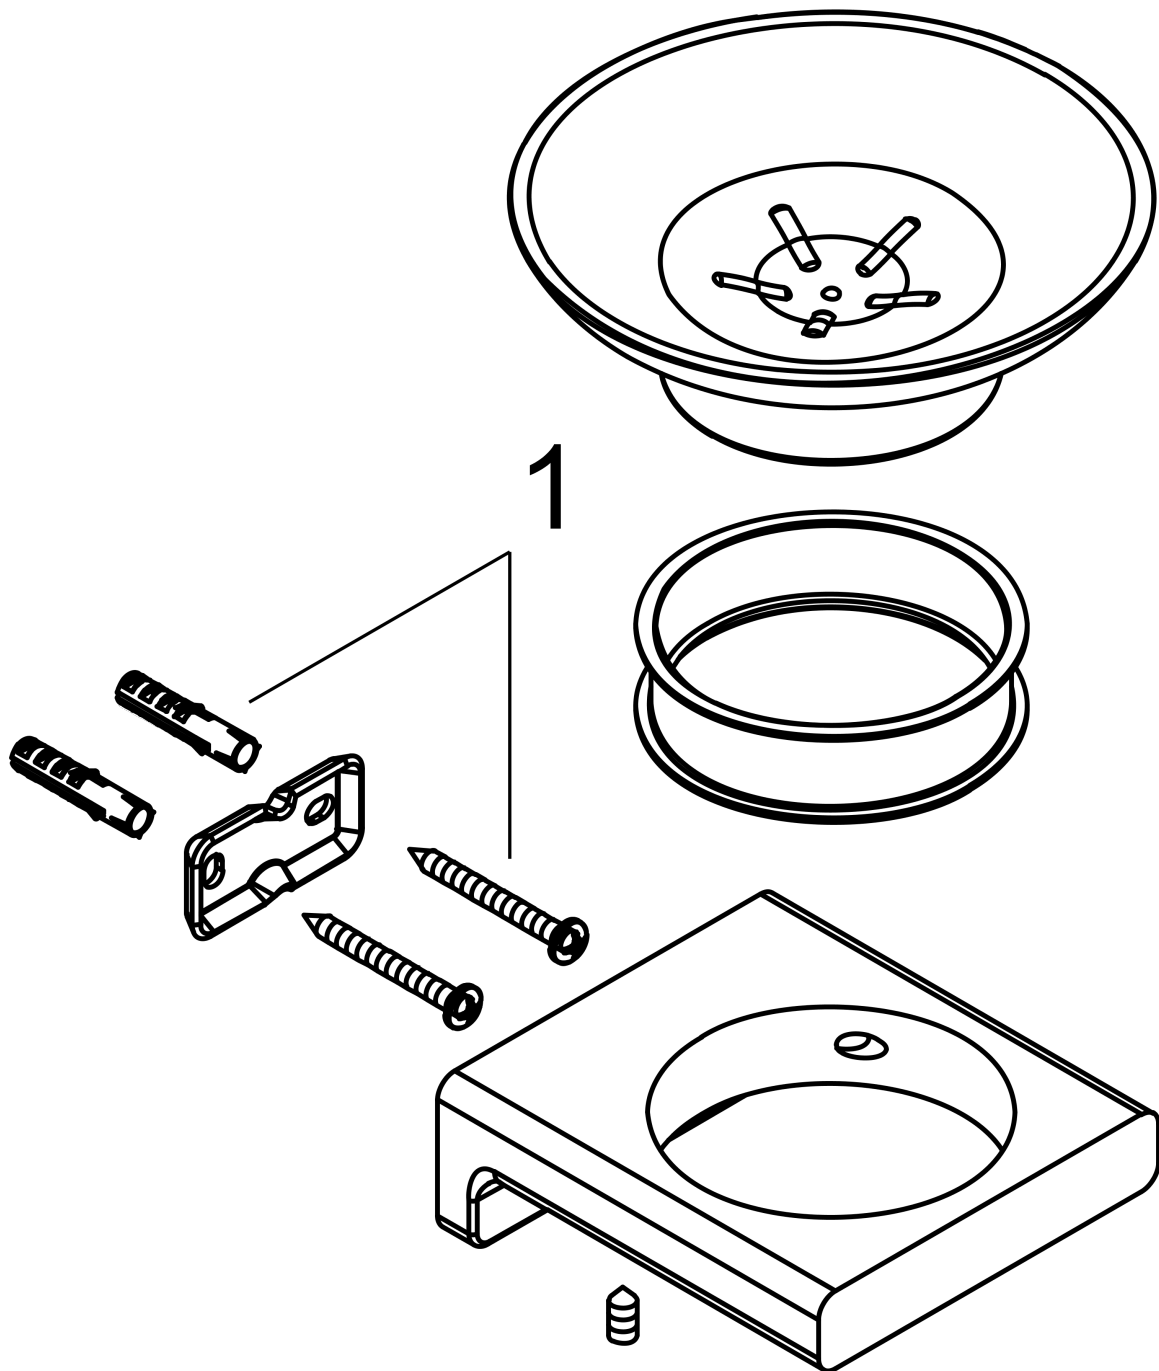

AddStoris

Soap dish

Surfaces: **Brushed Bronze** Article Number: **41746140**

Description

product features

- wall-mounted
- material recess: ceramic
- material holder: metal
- with mounting material
- concealed fastening
- drilling distance: 26 mm
- diameter drill hole: 6 mm

Design awards

reddot winner 2021

Product image

Scale drawing

AddStoris
Soap dish

Surfaces: **Brushed Bronze** Article Number: **41746140**

Exploded Drawing

Year of production: >04/21

AddStoris
Soap dish
 Surfaces: **Brushed Bronze** Article Number: **41746140**

Spare part list

Year of production: >04/21

Pos.	Description	Article Number	Price	PU
1	mounting set	40915000	-	1