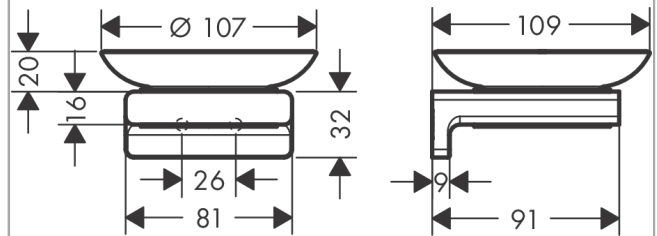

AddStoris

Soap dish

Surfaces: **Matt Black** Article Number: **41746670**

Description

product features

- wall-mounted
- material recess: ceramic
- material holder: metal
- with mounting material
- concealed fastening
- drilling distance: 26 mm
- diameter drill hole: 6 mm

Design awards

reddot winner 2021

Product image

Scale drawing