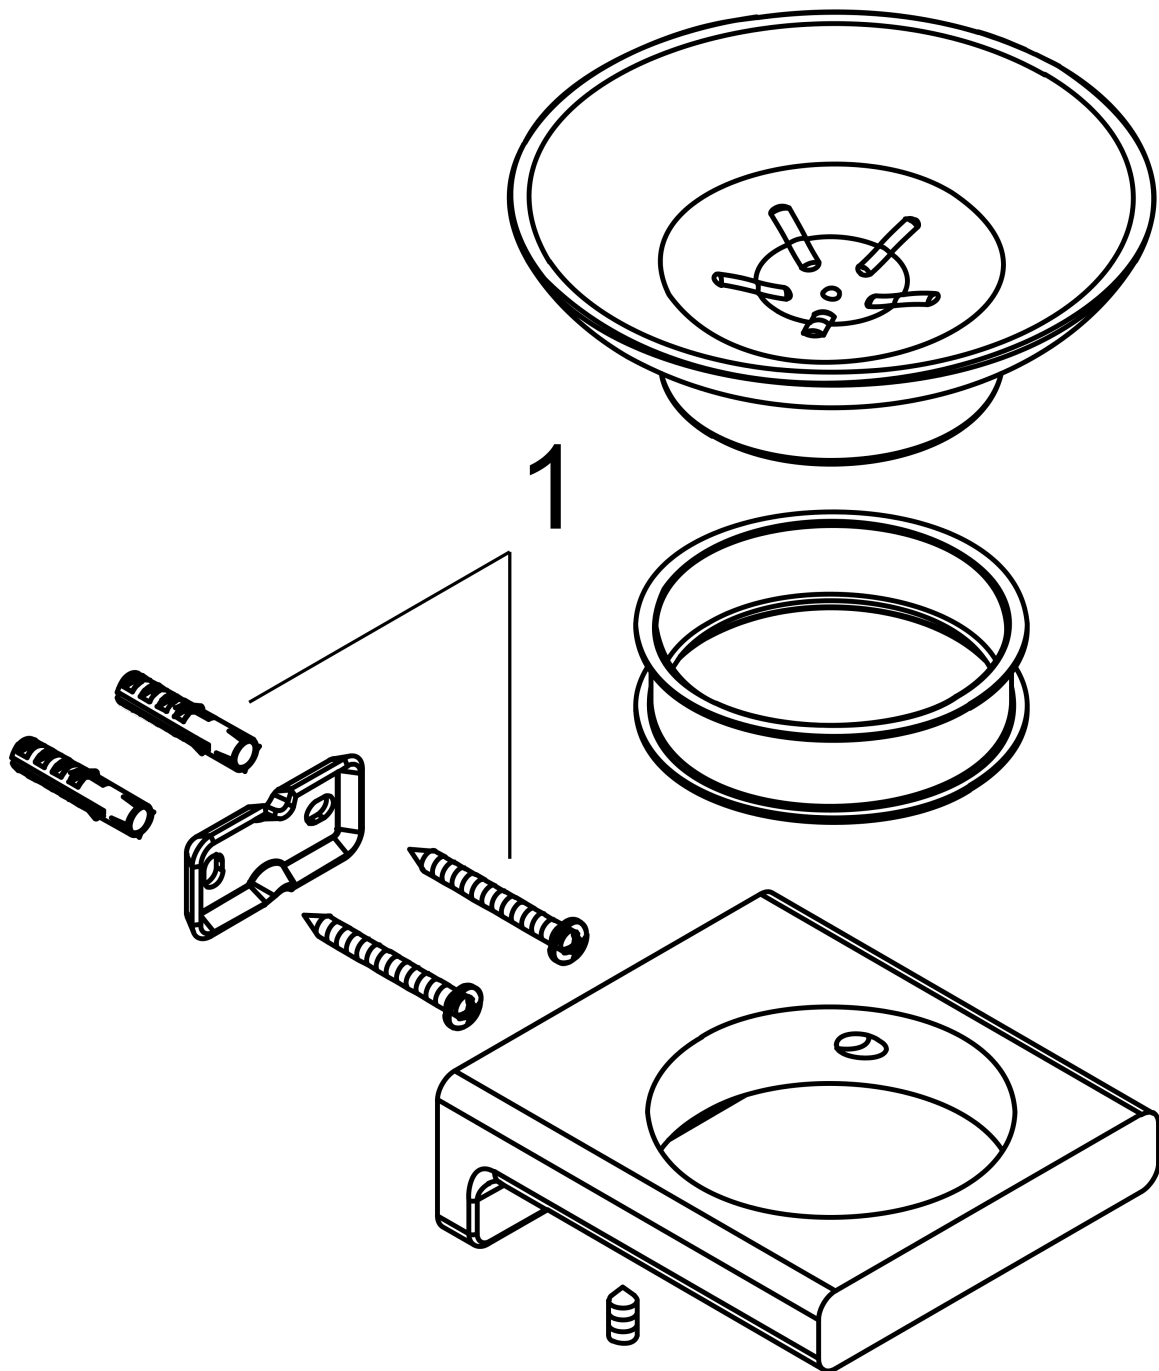

##### product features

- wall-mounted
- material recess: ceramic
- material holder: metal
- with mounting material
- concealed fastening
- drilling distance: 26 mm
- diameter drill hole: 6 mm

#### Product image

#### Scale drawing

AddStoris

Soap dish

Surfaces: **Matt Black**

Article Number: **41746670**

## Exploded Drawing

Year of production: >04/21

**AddStoris**  
**Soap dish**  
 Surfaces: **Matt Black**    Article Number: **41746670**