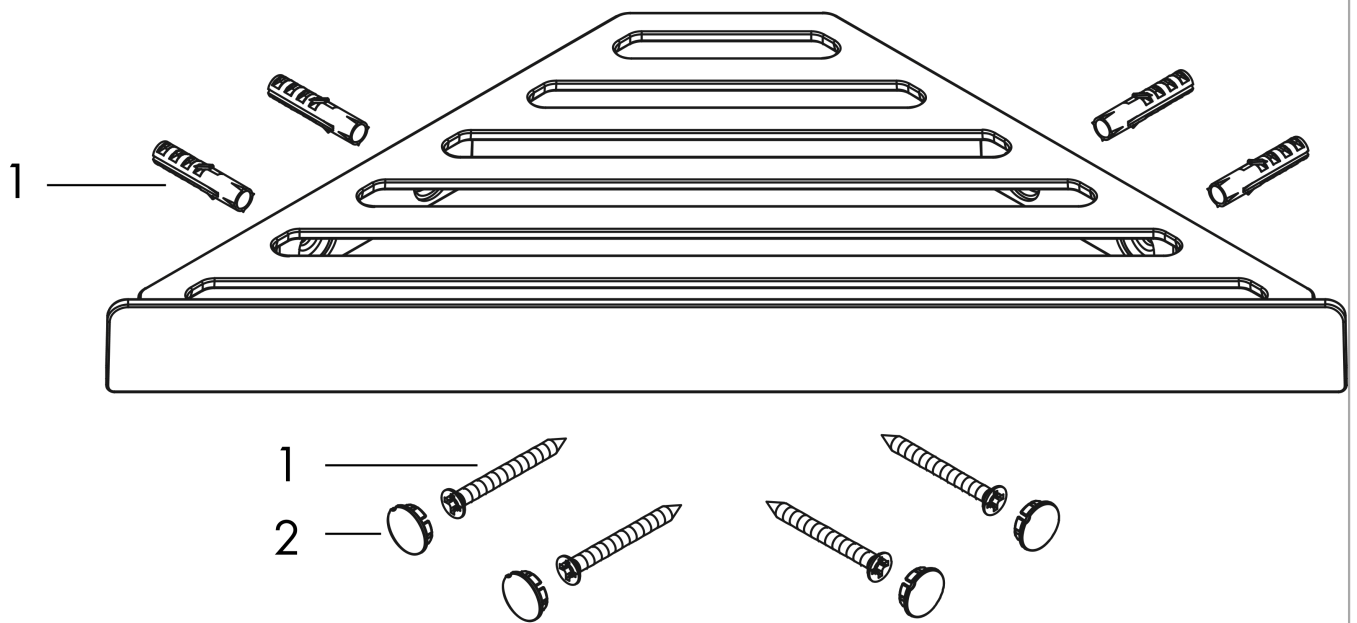

**AddStoris**  
**Corner basket**  
 Finish: **Chrome** Article Number: **41741000**

**Description**

**product features**

- wall-mounted
- holder material: metal
- with mounting material
- concealed fastening
- drilling distance: 40 mm
- diameter drill hole: 6 mm
- can be used additional as a shelf

**Design awards**

reddot winner 2021

**Product image**

**Scale drawing**

**AddStoris**  
**Corner basket**  
 Finish: **Chrome**    Article Number: **41741000**

**Exploded Drawing**

Year of production: >04/21