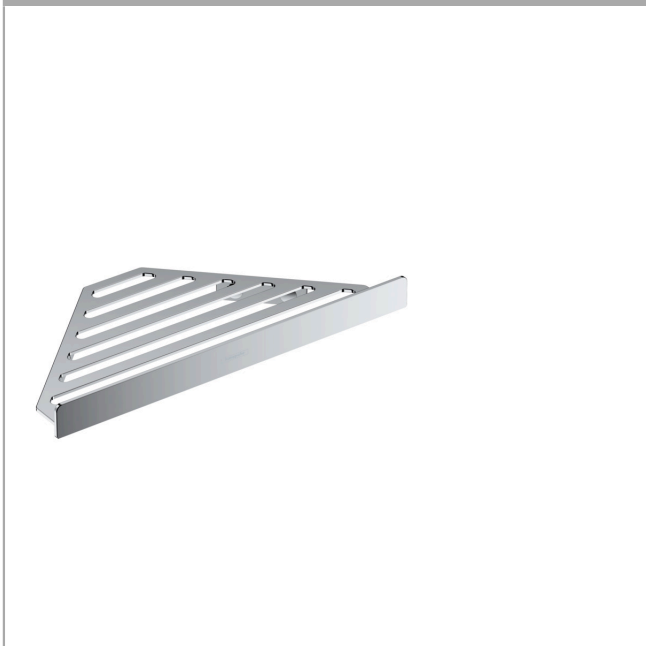

**AddStoris**  
**Corner basket**  
 Finish: **Chrome** Article Number: **41741000**

**Description**

**product features**

- wall-mounted
- holder material: metal
- with mounting material
- concealed fastening
- drilling distance: 40 mm
- diameter drill hole: 6 mm
- can be used additional as a shelf

**Design awards**

reddot winner 2021

**Product image**

**Scale drawing**

**AddStoris**  
**Corner basket**  
 Finish: **Chrome**    Article Number: **41741000**

**Exploded Drawing**

Year of production: >04/21