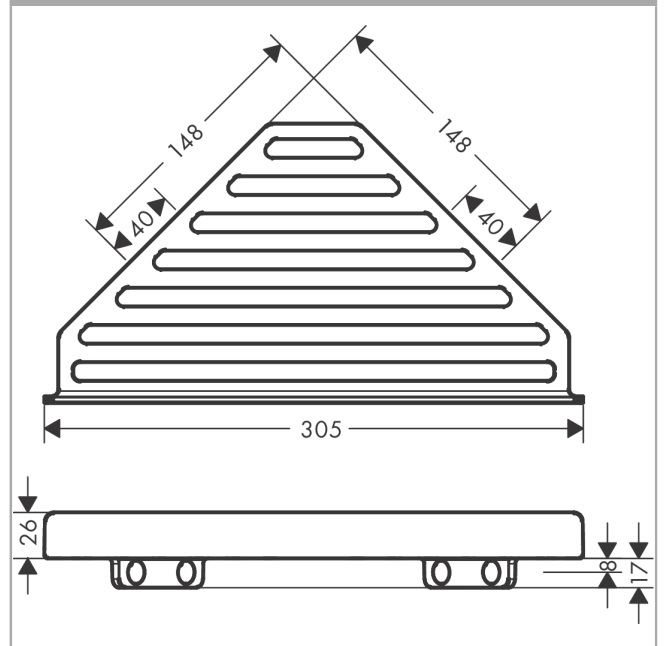

**AddStoris**  
**Corner basket**  
 Finish: **Chrome** Article Number: **41741000**

**Description**

**product features**

- wall-mounted
- holder material: metal
- with mounting material
- concealed fastening
- drilling distance: 40 mm
- diameter drill hole: 6 mm
- can be used additional as a shelf

**Design awards**

reddot winner 2021

**Product image**

**Scale drawing**

**AddStoris**  
**Corner basket**  
 Finish: **Chrome**    Article Number: **41741000**

**Exploded Drawing**

Year of production: >04/21