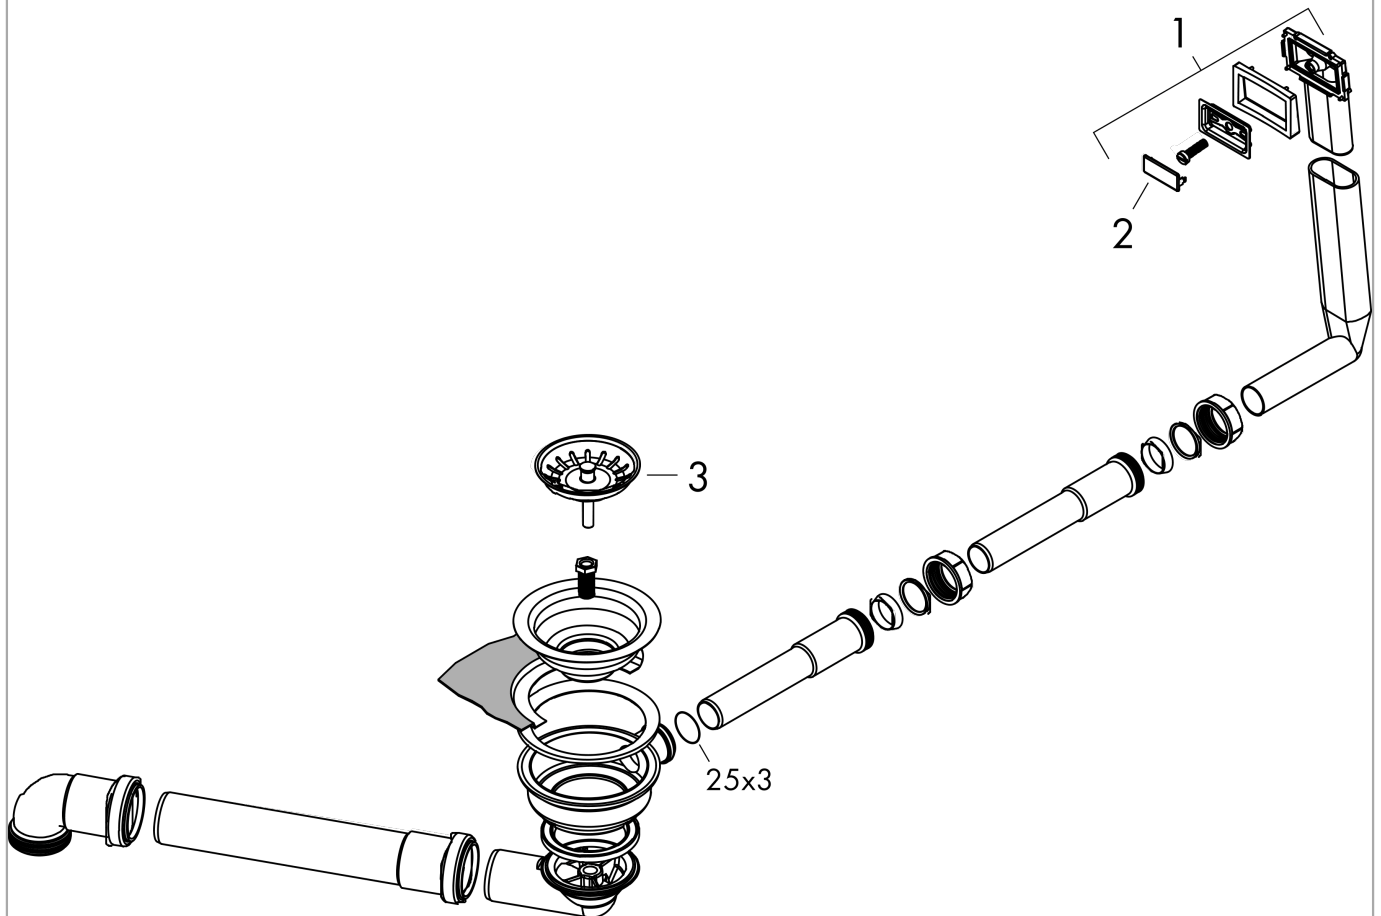

**D14-10 Manual waste and overflow set for single bowl**Finish: **Stainless Steel** Article Number: **43921800****Description****product features**

- consists of: waste and overflow set, screen basket, trap
- drain system: drain operation via pushing/pulling screen basket
- diameter 40 / 50
- 1 1/2" with space-saving drain pipe and odor trap
- screen basket: 3 1/2"

**Product image**

**D14-10 Manual waste and overflow set for single bowl**  
 Finish: **Stainless Steel** Article Number: **43921800**

**Exploded Drawing**

Year of production: >09/19

**D14-10 Manual waste and overflow set for single bowl**

Finish: **Stainless Steel** Article Number: **43921800**

**Spare part list**

Year of production: >09/19

Pos.	Description	Article Number	PC	PU
1	waste	94750800	0	1
2	plug	93471800	11	1