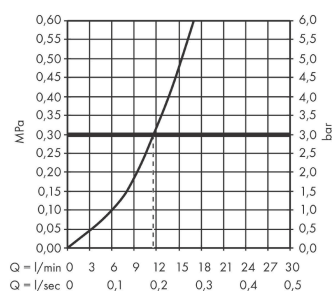

Zesis M33

Single lever kitchen mixer 150, 1jet

Finish: **Chrome** Article Number: **74802000**

Description

product features

- ComfortZone 150
- swivel range adjustable in 3 steps 60°, 110° or 360°
- normal spray
- connection dimension: DN15
- maximum flow rate at 3 bar: 11,6 l/min
- ceramic cartridge
- connection type: G 3/8 connections
- temperature limitation adjustable
- suitable for continuous flow water heaters

Technology

Design awards

Product image

Scale drawing

Flowchart

Zesis M33
Single lever kitchen mixer 150, 1jet
 Finish: **Chrome** Article Number: **74802000**

Exploded Drawing

Year of production: >10/21