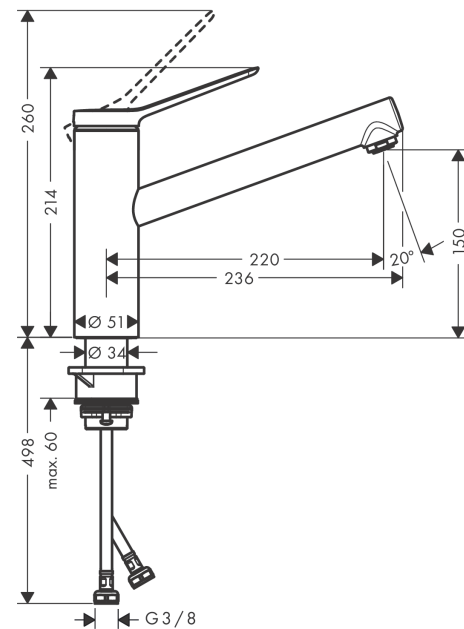

Zesis M33

Single lever kitchen mixer 150, 1jet

Finish: **Chrome** Article Number: **74802000**

Description

product features

- ComfortZone 150
- swivel range adjustable in 3 steps 60°, 110° or 360°
- normal spray
- connection dimension: DN15
- maximum flow rate at 3 bar: 11,6 l/min
- ceramic cartridge
- connection type: G 3/8 connections
- temperature limitation adjustable
- suitable for continuous flow water heaters

Technology

Design awards

Product image

Scale drawing

Flowchart

Zesis M33
Single lever kitchen mixer 150, 1jet
 Finish: **Chrome** Article Number: **74802000**

Exploded Drawing

Year of production: >10/21

Zesis M33

Single lever kitchen mixer 150, 1jet

Finish: **Chrome** Article Number: **74802000**

Spare part list

Year of production: >10/21

Pos.	Description	Article Number	PC	PU
1	handle	94390000	10	1
2	screw cover	93735610	3	1
3	hollow set screw M5x5	98446000	1	1
4	flange	94388000	3	1
5	nut	94389000	9	1
6	O-ring 41x2	98212000	1	1
7	cartridge, assy	93895000	12	1
8	seal	95008000	3	1
9	aerator M24x1 (15 l/min)	13913000	99	1
10	adapter for cartridge	98750000	4	1
11	O-Ring 30x2	98186000	1	1
12	sealing set	98702000	3	1
13	O-Ring 36x2,5	98190000	1	1
14	support	97523000	2	1
15	fixing set (Ø 34)	95049000	5	1
16	lever collar	97548000	1	1
17	connection hose 600 mm M8x0,75 G3/8	96510000	7	1
18	O-ring 7x1,5	98422000	1	1
a	set of adapters	93395000	7	1
b	adapter for handle	94875000	3	1