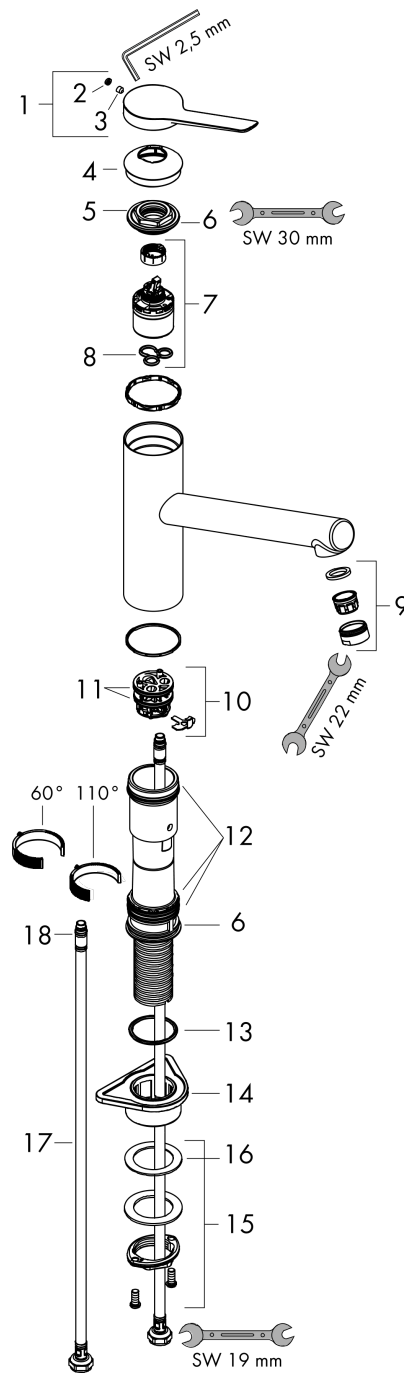

Zesis M33

Single lever kitchen mixer 150, 1jet

Finish: **Chrome** Article Number: **74802000**

Description

product features

- ComfortZone 150
- swivel range adjustable in 3 steps 60°, 110° or 360°
- normal spray
- connection dimension: DN15
- maximum flow rate at 3 bar: 11,6 l/min
- ceramic cartridge
- connection type: G 3/8 connections
- temperature limitation adjustable
- suitable for continuous flow water heaters

Technology

Design awards

Product image

Scale drawing

Flowchart

Zesis M33
Single lever kitchen mixer 150, 1jet
 Finish: **Chrome** Article Number: **74802000**

Exploded Drawing

Year of production: >10/21

Zesis M33

Single lever kitchen mixer 150, 1jet

Finish: **Chrome** Article Number: **74802000**

Spare part list

Year of production: >10/21

Pos.	Description	Article Number	PC	PU
1	handle	94390000	10	1
2	screw cover	93735610	3	1
3	hollow set screw M5x5	98446000	1	1
4	flange	94388000	3	1
5	nut	94389000	9	1
6	O-ring 41x2	98212000	1	1
7	cartridge, assy	93895000	12	1
8	seal	95008000	3	1
9	aerator M24x1 (15 l/min)	13913000	99	1
10	adapter for cartridge	98750000	4	1
11	O-Ring 30x2	98186000	1	1
12	sealing set	98702000	3	1
13	O-Ring 36x2,5	98190000	1	1
14	support	97523000	2	1
15	fixing set (Ø 34)	95049000	5	1
16	lever collar	97548000	1	1
17	connection hose 600 mm M8x0,75 G3/8	96510000	7	1
18	O-ring 7x1,5	98422000	1	1
a	set of adapters	93395000	7	1
b	adapter for handle	94875000	3	1