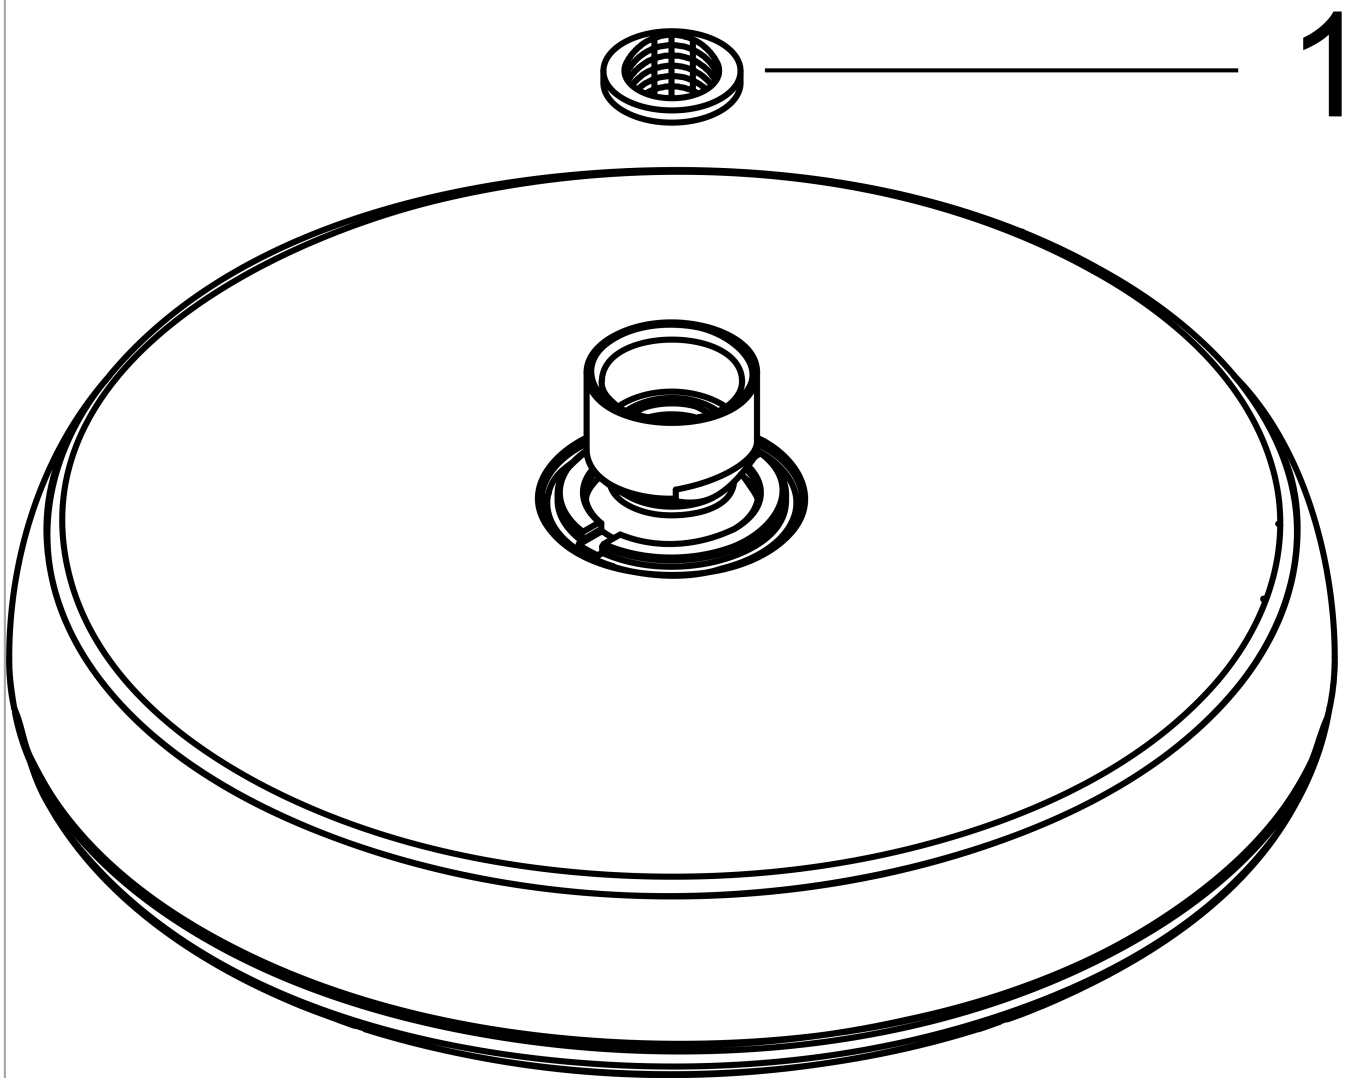

Crometta

Overhead shower 160 1jet LowPressure

Finish: **Chrome** Article Number: **26576000**

Description

product features

- shower head size: 180 mm
- spray type: Rain
- ball-joint: overhead shower angle adjustable
- material spray disc: plastic
- spray disc surface: chrome
- flow rate (at 0,2 bar): 4 l/min
- flow rate Rain spray (at 3 bar): 21 l/min
- minimum flow pressure: 1 bar
- installation: ceiling or wall
- connection thread G ½
- connection dimension: DN15
- suitable for continuous flow water heaters
- ACS 19 ACC NY 386 France, valide jusqu'au 02.12.2024
- WRAS 2212075
- WRAS 2212075 - Approval letter 2212075

Technology

Product image

Scale drawing

Crometta
Overhead shower 160 1jet LowPressure
 Finish: **Chrome** Article Number: **26576000**

Flowchart

The consumption was measured in combination with the appropriate fittings (thermostat/mixer/in-wall valve) to reflect actual application in practice.

Crometta
Overhead shower 160 1jet LowPressure
Finish: **Chrome** Article Number: **26576000**

Exploded Drawing

Year of production: >12/14

Crometta
Overhead shower 160 1jet LowPressure
 Finish: **Chrome** Article Number: **26576000**