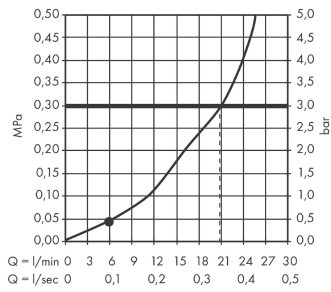

Crometta

Overhead shower 160 1jet LowPressure

Finish: **Chrome** Article Number: **26576000**

Description

product features

- shower head size: 180 mm
- spray type: Rain
- ball-joint: overhead shower angle adjustable
- material spray disc: plastic
- spray disc surface: chrome
- flow rate (at 0,2 bar): 4 l/min
- flow rate Rain spray (at 3 bar): 21 l/min
- minimum flow pressure: 1 bar
- installation: ceiling or wall
- connection thread G ½
- connection dimension: DN15
- suitable for continuous flow water heaters
- ACS 19 ACC NY 386 France, valide jusqu'au 02.12.2024
- WRAS 2212075
- WRAS 2212075 - Approval letter 2212075

Technology

Product image

Scale drawing

Crometta
Overhead shower 160 1jet LowPressure
 Finish: **Chrome** Article Number: **26576000**

Flowchart

The consumption was measured in combination with the appropriate fittings (thermostat/mixer/in-wall valve) to reflect actual application in practice.