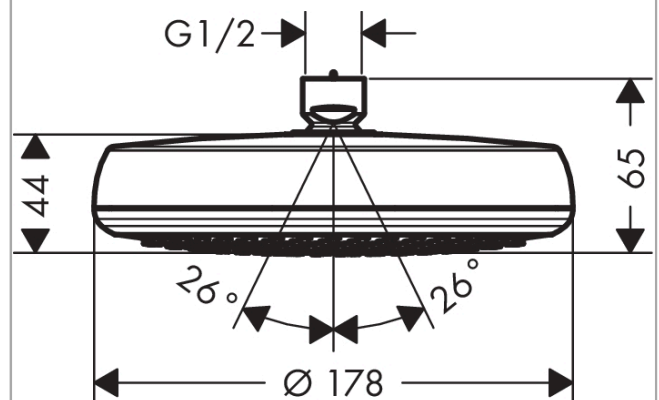

Crometta

Overhead shower 160 1jet LowPressure

Finish: **Chrome** Article Number: **26576000**

Description

product features

- shower head size: 180 mm
- spray type: Rain
- ball-joint: overhead shower angle adjustable
- material spray disc: plastic
- spray disc surface: chrome
- flow rate (at 0,2 bar): 4 l/min
- flow rate Rain spray (at 3 bar): 21 l/min
- minimum flow pressure: 1 bar
- installation: ceiling or wall
- connection thread G ½
- connection dimension: DN15
- suitable for continuous flow water heaters
- ACS 19 ACC NY 386 France, valide jusqu'au 02.12.2024
- WRAS 2212075
- WRAS 2212075 - Approval letter 2212075

Technology

Product image

Scale drawing

Crometta
Overhead shower 160 1jet LowPressure
 Finish: **Chrome** Article Number: **26576000**

Flowchart

The consumption was measured in combination with the appropriate fittings (thermostat/mixer/in-wall valve) to reflect actual application in practice.

Crometta
Overhead shower 160 1jet LowPressure
Finish: **Chrome** Article Number: **26576000**

Exploded Drawing

Year of production: >12/14

Crometta
Overhead shower 160 1jet LowPressure
 Finish: **Chrome** Article Number: **26576000**