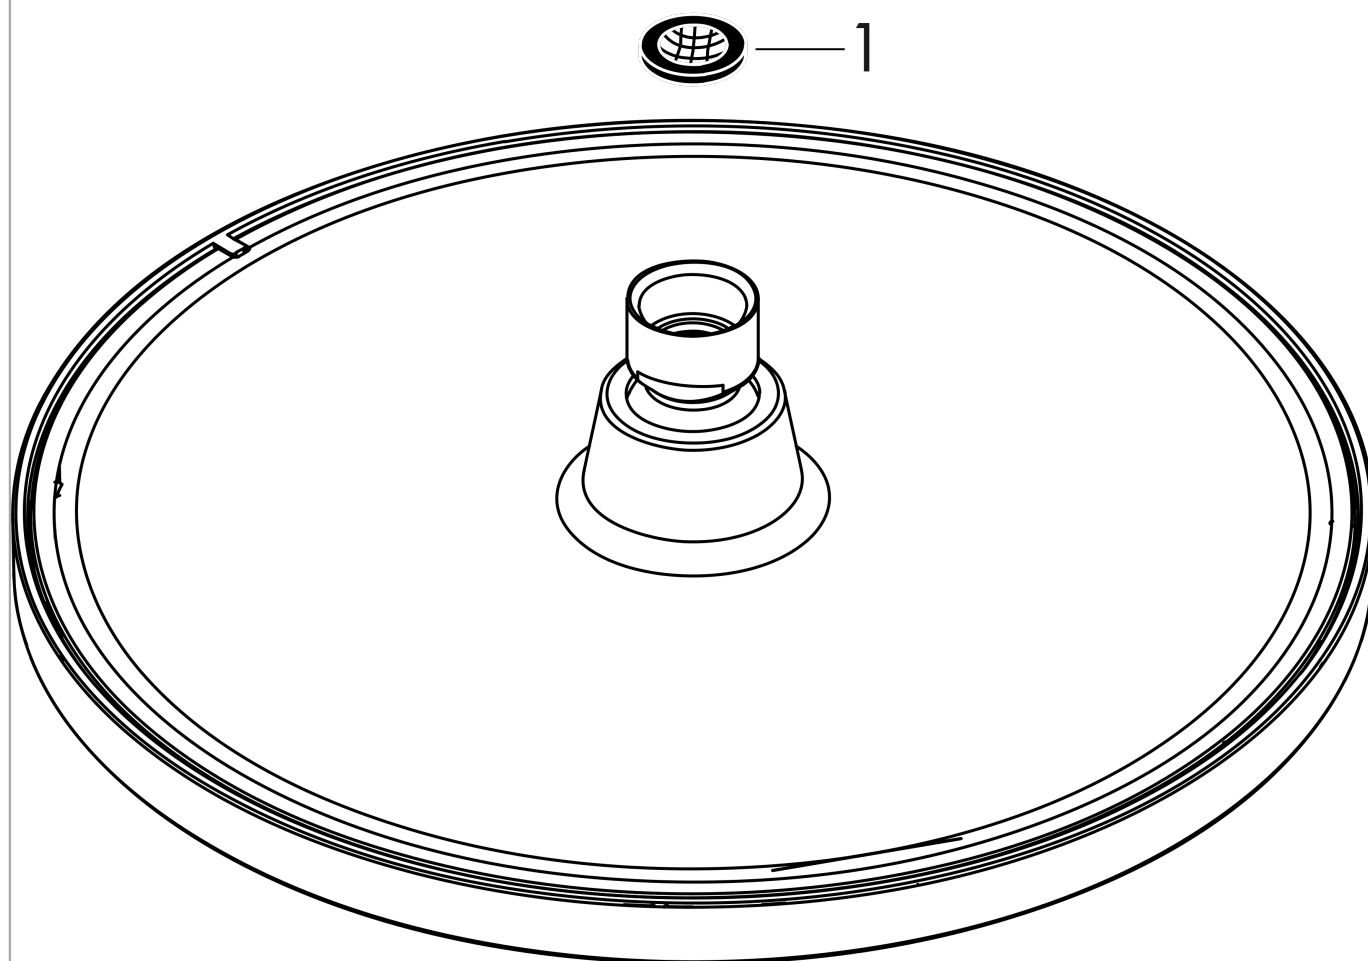

##### product features

- shower head size: 240 mm
- spray type: Rain
- ball-joint: overhead shower angle adjustable
- material spray disc: plastic
- maximum flow rate at 3 bar: 18 l/min
- flow rate Rain spray (at 3 bar): 18 l/min
- minimum flow pressure: 1 bar
- installation: ceiling or wall
- connection thread G 1/2
- connection dimension: DN15
- not suitable for continuous flow water heaters

#### Scale drawing

#### Flowchart

The consumption was measured in combination with the appropriate fittings (thermostat/mixer/ in-wall valve) to reflect actual application in practice.

**Crometta S**  
**Overhead shower 240 1jet**  
Surfaces: **Chrome** Article Number: **26723000**

### Exploded Drawing

Year of production: >04/16

**Crometta S**  
**Overhead shower 240 1jet**  
 Surfaces: **Chrome** Article Number: **26723000**