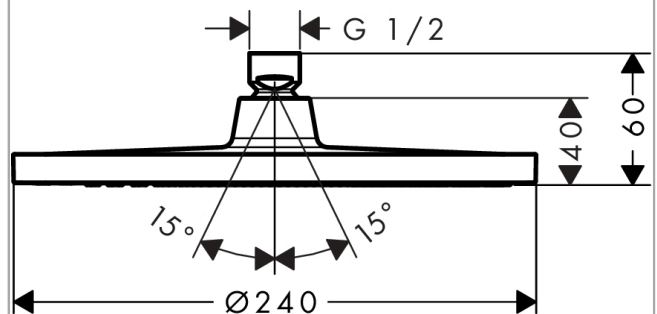

Scale drawing