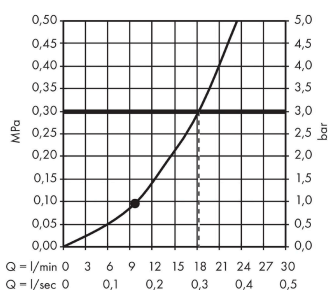

Flowchart

The consumption was measured in combination with the appropriate fittings (thermostat/mixer/ in-wall valve) to reflect actual application in practice.