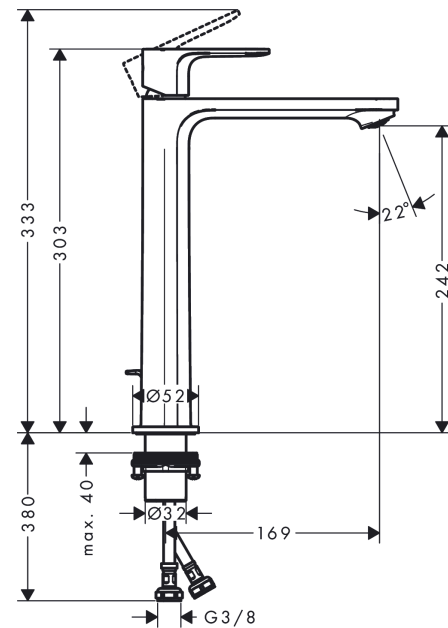

Rebris E

Single lever basin mixer 240 CoolStart for wash bowls with pop-up waste set

Finish: **Matt Black** Article Number: **72581670**

Description

product features

- consists of: single lever basin mixer, waste set
- ComfortZone 240
- projection: 169 mm
- spout height: 242 mm
- spray type: normal spray
- maximum flow rate at 3 bar: 5 l/min
- ceramic cartridge
- temperature limitation adjustable
- suitable for continuous flow water heaters
- pop-up waste set G 1¼
- material waste set: synthetic
- connection type: G ¾ connections
- connection dimension: DN15
- cold water in basic handle position

Technology

Design awards

reddot winner 2022

Product image

Scale drawing

Rebris E

Single lever basin mixer 240 CoolStart for wash bowls with pop-up waste set

Finish: **Matt Black** Article Number: **72581670**

Flowchart

Rebris E

Single lever basin mixer 240 CoolStart for wash bowls with pop-up waste set

Finish: **Matt Black** Article Number: **72581670**

Exploded Drawing

Year of production: >06/22

Rebris E

Single lever basin mixer 240 CoolStart for wash bowls with pop-up waste set

Finish: **Matt Black** Article Number: **72581670**

Spare part list

Year of production: >06/22

Pos.	Description	Article Number	PC	PU
1	handle	94643670	60	1
2	hollow set screw M6x10 DIN 916	96029000	1	1
3	screw cover	95704610	51	1
4	flange	98863670	60	1
5	nut	98864000	9	1
6	O-ring 24x2	98388000	1	1
7	O-ring 27x1,5	92527000	4	1
8	O-ring 25x1,5	98146000	1	1
9	cartridge, assy	95973001	12	1
10	seal	98865000	8	1
11	adapter for cartridge	98866000	8	1
12	O-ring 23x2	98398000	1	1
13	aerator M24x1 (5 l/min)	94364000	3	1
14	fixing set (Ø 32)	13961000	7	1
15	lever collar	97548000	1	1
16	connection hose 600 mm M8x0,75 G3/8	96556000	7	1
17	O-ring 6,6x1,6	93019000	1	1
18	pull rod	96657670	54	1
a	pop up waste	94139670	64	1
b	fixation extension 35 mm	13898000	12	1
c	lever arm 340mm (ball-Ø12mm)	96324000	7	1