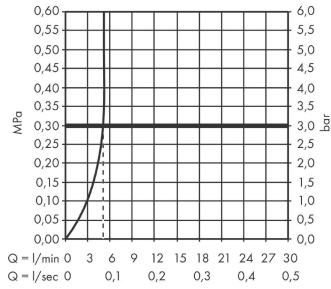

Rebris E

Single lever basin mixer 240 CoolStart for wash bowls with pop-up waste set

Finish: **Matt Black** Article Number: **72581670**

Flowchart