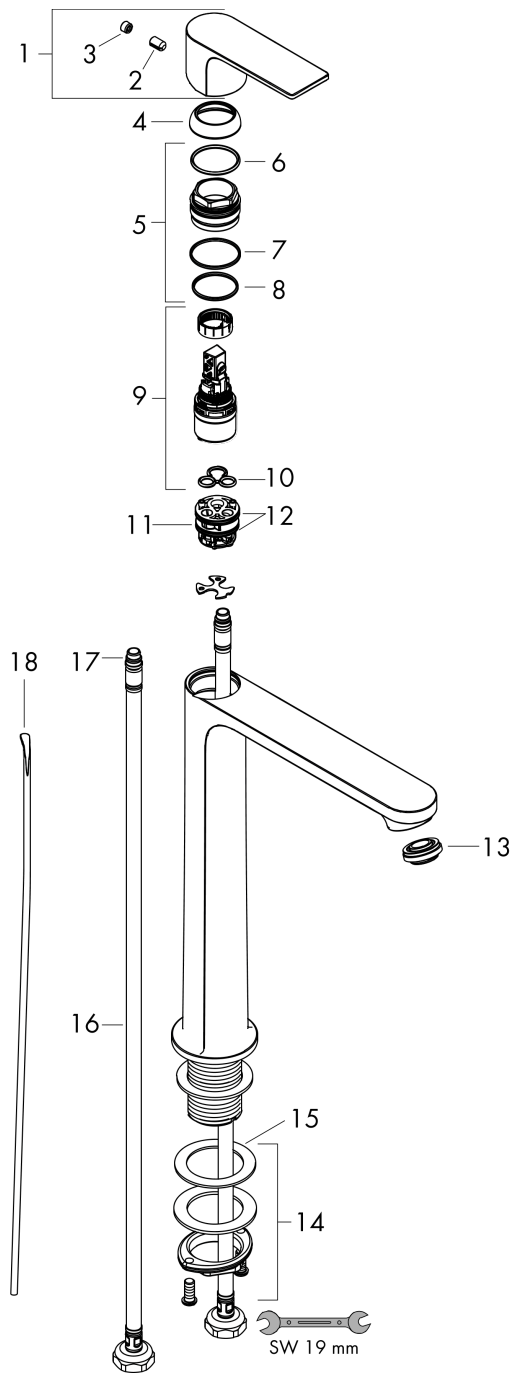

Rebris E

Single lever basin mixer 240 CoolStart for wash bowls with pop-up waste set

Finish: **Matt Black** Article Number: **72581670**

Description

product features

- consists of: single lever basin mixer, waste set
- ComfortZone 240
- projection: 169 mm
- spout height: 242 mm
- spray type: normal spray
- maximum flow rate at 3 bar: 5 l/min
- ceramic cartridge
- temperature limitation adjustable
- suitable for continuous flow water heaters
- pop-up waste set G 1¼
- material waste set: synthetic
- connection type: G ¾ connections
- connection dimension: DN15
- cold water in basic handle position

Technology

Design awards

reddot winner 2022

Product image

Scale drawing

Rebris E

Single lever basin mixer 240 CoolStart for wash bowls with pop-up waste set

Finish: **Matt Black** Article Number: **72581670**

Flowchart

Rebris E

Single lever basin mixer 240 CoolStart for wash bowls with pop-up waste set

Finish: **Matt Black** Article Number: **72581670**

Exploded Drawing

Year of production: >06/22

Rebris E

Single lever basin mixer 240 CoolStart for wash bowls with pop-up waste set

Finish: **Matt Black** Article Number: **72581670**

Spare part list

Year of production: >06/22

Pos.	Description	Article Number	PC	PU
1	handle	94643670	60	1
2	hollow set screw M6x10 DIN 916	96029000	1	1
3	screw cover	95704610	51	1
4	flange	98863670	60	1
5	nut	98864000	9	1
6	O-ring 24x2	98388000	1	1
7	O-ring 27x1,5	92527000	4	1
8	O-ring 25x1,5	98146000	1	1
9	cartridge, assy	95973001	12	1
10	seal	98865000	8	1
11	adapter for cartridge	98866000	8	1
12	O-ring 23x2	98398000	1	1
13	aerator M24x1 (5 l/min)	94364000	3	1
14	fixing set (Ø 32)	13961000	7	1
15	lever collar	97548000	1	1
16	connection hose 600 mm M8x0,75 G3/8	96556000	7	1
17	O-ring 6,6x1,6	93019000	1	1
18	pull rod	96657670	54	1
a	pop up waste	94139670	64	1
b	fixation extension 35 mm	13898000	12	1
c	lever arm 340mm (ball-Ø12mm)	96324000	7	1