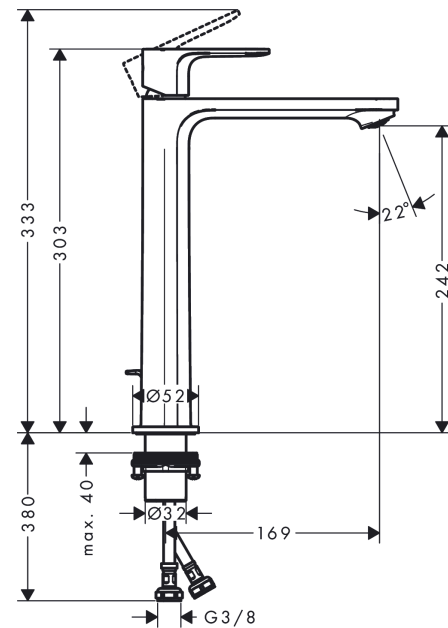

Rebris E

Single lever basin mixer 240 CoolStart for wash bowls with pop-up waste set

Finish: **Chrome** Article Number: **72581000**

Description

product features

- consists of: single lever basin mixer, waste set
- ComfortZone 240
- projection: 169 mm
- spout height: 242 mm
- spray type: normal spray
- maximum flow rate at 3 bar: 5 l/min
- ceramic cartridge
- temperature limitation adjustable
- suitable for continuous flow water heaters
- pop-up waste set G 1¼
- material waste set: synthetic
- connection type: G ¾ connections
- connection dimension: DN15
- cold water in basic handle position

Technology

Design awards

reddot winner 2022

Product image

Scale drawing

Rebris E

Single lever basin mixer 240 CoolStart for wash bowls with pop-up waste set

Finish: **Chrome** Article Number: **72581000**

Flowchart

Rebris E

Single lever basin mixer 240 CoolStart for wash bowls with pop-up waste set

Finish: **Chrome** Article Number: **72581000**

Exploded Drawing

Year of production: >06/22

Rebris E

Single lever basin mixer 240 CoolStart for wash bowls with pop-up waste set

Finish: **Chrome** Article Number: **72581000**

Spare part list

Year of production: >06/22

Pos.	Description	Article Number	PC	PU
1	handle	94643000	10	1
2	screw cover	95704000	1	1
3	hollow set screw M6x10 DIN 916	96029000	1	1
4	flange	98863000	10	1
5	nut	98864000	9	1
6	O-ring 24x2	98388000	1	1
7	O-ring 27x1,5	92527000	4	1
8	O-ring 25x1,5	98146000	1	1
9	cartridge, assy	95973001	12	1
10	seal	98865000	8	1
11	adapter for cartridge	98866000	8	1
12	O-ring 23x2	98398000	1	1
13	aerator M24x1 (5 l/min)	94364000	3	1
14	fixing set (Ø 32)	13961000	7	1
15	lever collar	97548000	1	1
16	connection hose 600 mm M8x0,75 G3/8	96556000	7	1
17	O-ring 6,6x1,6	93019000	1	1
18	pull rod	96657000	4	1
a	pop up waste	92168000	9	1
b	fixation extension 35 mm	13898000	12	1
c	lever arm 340mm (ball-Ø12mm)	96324000	7	1