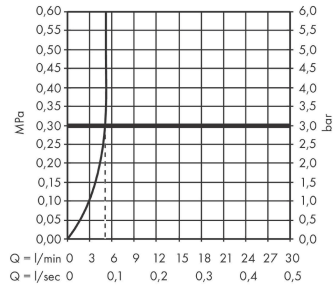

Rebris E

Single lever basin mixer 240 CoolStart for wash bowls with pop-up waste set

Finish: **Chrome** Article Number: **72581000**

Flowchart