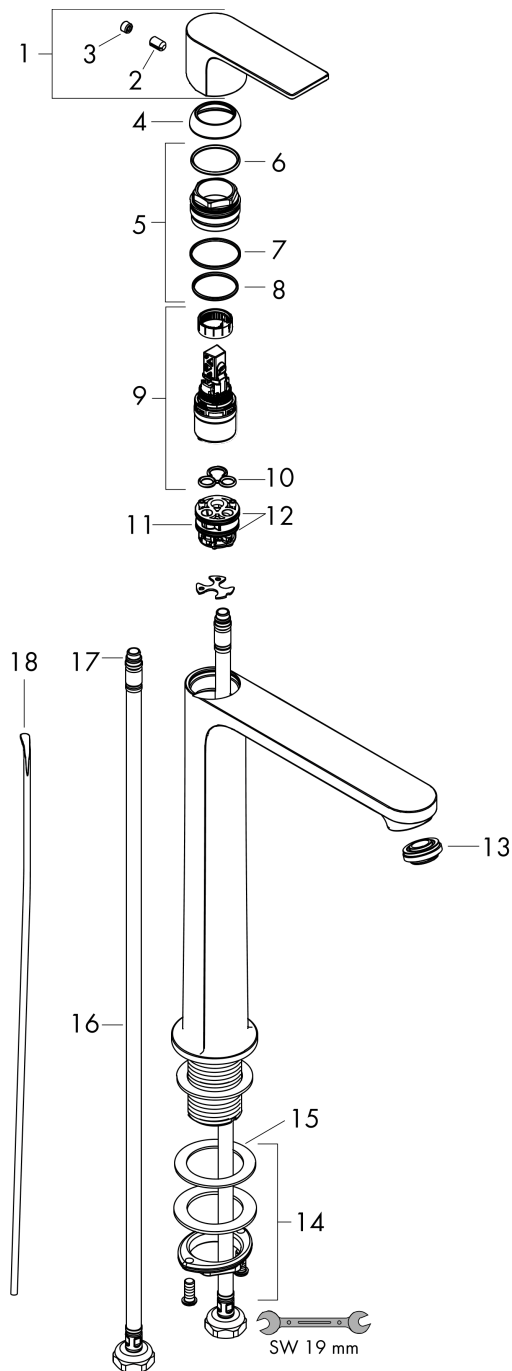

Rebris E

Single lever basin mixer 240 CoolStart for wash bowls with pop-up waste set

Finish: **Chrome** Article Number: **72581000**

Description

product features

- consists of: single lever basin mixer, waste set
- ComfortZone 240
- projection: 169 mm
- spout height: 242 mm
- spray type: normal spray
- maximum flow rate at 3 bar: 5 l/min
- ceramic cartridge
- temperature limitation adjustable
- suitable for continuous flow water heaters
- pop-up waste set G 1¼
- material waste set: synthetic
- connection type: G ¾ connections
- connection dimension: DN15
- cold water in basic handle position

Technology

Design awards

reddot winner 2022

Product image

Scale drawing

Rebris E

Single lever basin mixer 240 CoolStart for wash bowls with pop-up waste set

Finish: **Chrome** Article Number: **72581000**

Flowchart

Rebris E

Single lever basin mixer 240 CoolStart for wash bowls with pop-up waste set

Finish: **Chrome** Article Number: **72581000**

Exploded Drawing

Year of production: >06/22

Rebris E

Single lever basin mixer 240 CoolStart for wash bowls with pop-up waste set

Finish: **Chrome** Article Number: **72581000**

Spare part list

Year of production: >06/22

Pos.	Description	Article Number	PC	PU
1	handle	94643000	10	1
2	screw cover	95704000	1	1
3	hollow set screw M6x10 DIN 916	96029000	1	1
4	flange	98863000	10	1
5	nut	98864000	9	1
6	O-ring 24x2	98388000	1	1
7	O-ring 27x1,5	92527000	4	1
8	O-ring 25x1,5	98146000	1	1
9	cartridge, assy	95973001	12	1
10	seal	98865000	8	1
11	adapter for cartridge	98866000	8	1
12	O-ring 23x2	98398000	1	1
13	aerator M24x1 (5 l/min)	94364000	3	1
14	fixing set (Ø 32)	13961000	7	1
15	lever collar	97548000	1	1
16	connection hose 600 mm M8x0,75 G3/8	96556000	7	1
17	O-ring 6,6x1,6	93019000	1	1
18	pull rod	96657000	4	1
a	pop up waste	92168000	9	1
b	fixation extension 35 mm	13898000	12	1
c	lever arm 340mm (ball-Ø12mm)	96324000	7	1