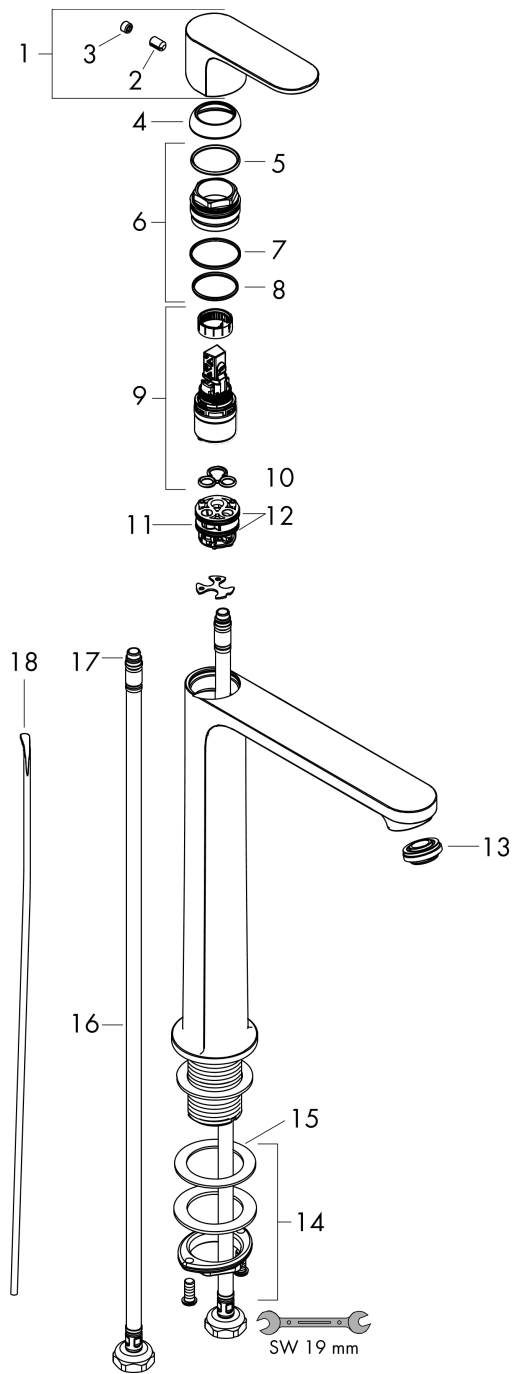

Rebris S

Single lever basin mixer 240 CoolStart for wash bowls with pop-up waste set

Finish: **Matt Black** Article Number: **72580670**

Description

product features

- consists of: single lever basin mixer, waste set
- ComfortZone 240
- projection: 169 mm
- spout height: 242 mm
- spray type: normal spray
- maximum flow rate at 3 bar: 5 l/min
- ceramic cartridge
- temperature limitation adjustable
- suitable for continuous flow water heaters
- pop-up waste set G 1¼
- material waste set: synthetic
- connection type: G ¾ connections
- connection dimension: DN15
- cold water in middle position

Technology

Design awards

reddot winner 2022

Product image

Scale drawing

Rebris S

Single lever basin mixer 240 CoolStart for wash bowls with pop-up waste set

Finish: **Matt Black** Article Number: **72580670**

Flowchart

Rebris S

Single lever basin mixer 240 CoolStart for wash bowls with pop-up waste set

Finish: **Matt Black** Article Number: **72580670**

Exploded Drawing

Year of production: >06/22

Rebris S

Single lever basin mixer 240 CoolStart for wash bowls with pop-up waste set

Finish: **Matt Black** Article Number: **72580670**

Spare part list

Year of production: >06/22

Pos.	Description	Article Number	PC	PU
1	handle	94642670	60	1
2	hollow set screw M6x10 DIN 916	96029000	1	1
3	screw cover	95704610	51	1
4	flange	98863670	60	1
5	nut	98864000	9	1
6	O-ring 24x2	98388000	1	1
7	O-ring 27x1,5	92527000	4	1
8	O-ring 25x1,5	98146000	1	1
9	cartridge, assy	95973001	12	1
10	seal	98865000	8	1
11	adapter for cartridge	98866000	8	1
12	O-ring 23x2	98398000	1	1
13	aerator M24x1 (5 l/min)	94364000	3	1
14	fixing set (Ø 32)	13961000	7	1
15	lever collar	97548000	1	1
16	connection hose 600 mm M8x0,75 G3/8	96556000	7	1
17	O-ring 6,6x1,6	93019000	1	1
18	pull rod	96657670	54	1
a	pop up waste	94139670	64	1
b	fixation extension 35 mm	13898000	12	1
c	lever arm 340mm (ball-Ø12mm)	96324000	7	1