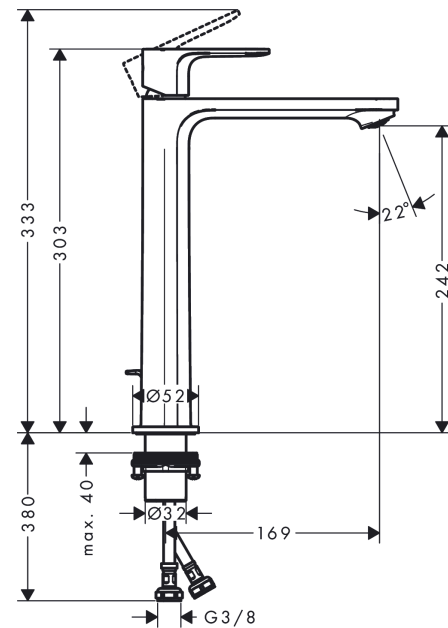

Rebris S

Single lever basin mixer 240 CoolStart for wash bowls with pop-up waste set

Finish: **Matt Black** Article Number: **72580670**

Description

product features

- consists of: single lever basin mixer, waste set
- ComfortZone 240
- projection: 169 mm
- spout height: 242 mm
- spray type: normal spray
- maximum flow rate at 3 bar: 5 l/min
- ceramic cartridge
- temperature limitation adjustable
- suitable for continuous flow water heaters
- pop-up waste set G 1¼
- material waste set: synthetic
- connection type: G ¾ connections
- connection dimension: DN15
- cold water in middle position

Technology

Design awards

reddot winner 2022

Product image

Scale drawing

Rebris S

Single lever basin mixer 240 CoolStart for wash bowls with pop-up waste set

Finish: **Matt Black** Article Number: **72580670**

Flowchart

Rebris S

Single lever basin mixer 240 CoolStart for wash bowls with pop-up waste set

Finish: **Matt Black** Article Number: **72580670**

Exploded Drawing

Year of production: >06/22

Rebris S

Single lever basin mixer 240 CoolStart for wash bowls with pop-up waste set

Finish: **Matt Black** Article Number: **72580670**

Spare part list

Year of production: >06/22

Pos.	Description	Article Number	PC	PU
1	handle	94642670	60	1
2	hollow set screw M6x10 DIN 916	96029000	1	1
3	screw cover	95704610	51	1
4	flange	98863670	60	1
5	nut	98864000	9	1
6	O-ring 24x2	98388000	1	1
7	O-ring 27x1,5	92527000	4	1
8	O-ring 25x1,5	98146000	1	1
9	cartridge, assy	95973001	12	1
10	seal	98865000	8	1
11	adapter for cartridge	98866000	8	1
12	O-ring 23x2	98398000	1	1
13	aerator M24x1 (5 l/min)	94364000	3	1
14	fixing set (Ø 32)	13961000	7	1
15	lever collar	97548000	1	1
16	connection hose 600 mm M8x0,75 G3/8	96556000	7	1
17	O-ring 6,6x1,6	93019000	1	1
18	pull rod	96657670	54	1
a	pop up waste	94139670	64	1
b	fixation extension 35 mm	13898000	12	1
c	lever arm 340mm (ball-Ø12mm)	96324000	7	1