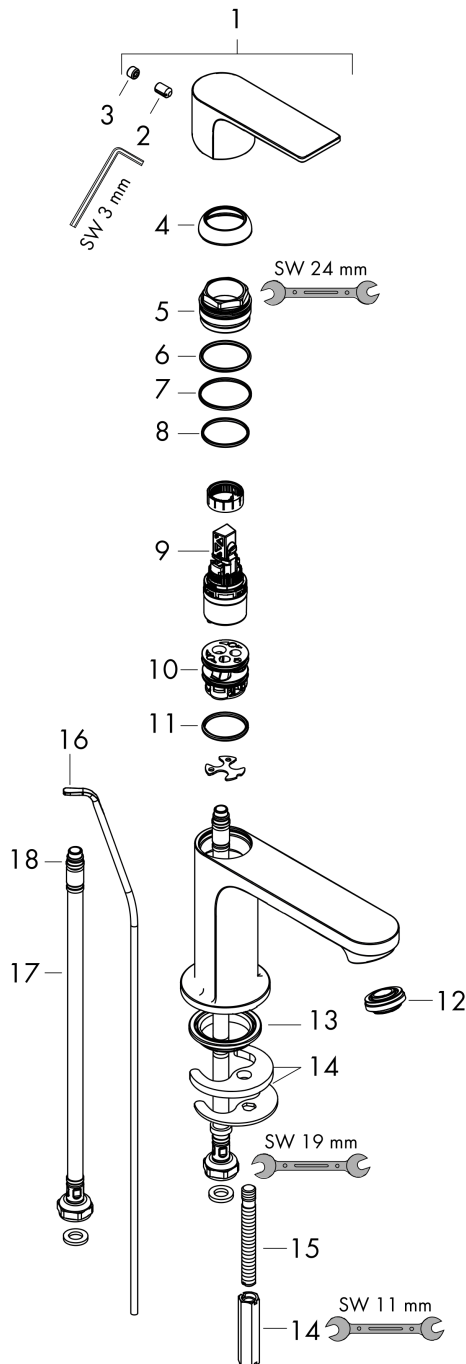

Rebris E

Single lever basin mixer 110 CoolStart with pop-up waste set

Finish: **Matt Black** Article Number: **72559670**

Description

product features

- consists of: single lever basin mixer, waste set
- ComfortZone 110
- projection: 133 mm
- spout height: 109 mm
- spray type: normal spray
- maximum flow rate at 3 bar: 5 l/min
- ceramic cartridge
- temperature limitation adjustable
- suitable for continuous flow water heaters
- pop-up waste set G 1¼
- material waste set: synthetic
- connection type: G ¾ connections
- connection dimension: DN15
- cold water in basic handle position

Exploded Drawing

Year of production: >06/22

Rebris E

Single lever basin mixer 110 CoolStart with pop-up waste set

Finish: **Matt Black** Article Number: **72559670**

Spare part list

Year of production: >06/22

| Pos. | Description | Article Number | PC | PU |
|------|-------------------------------------|----------------|----|----|
| 1 | handle | 94645670 | 60 | 1 |
| 2 | hollow set screw M6x10 DIN 916 | 96029000 | 1 | 1 |
| 3 | screw cover | 95704610 | 51 | 1 |
| 4 | flange | 98863670 | 60 | 1 |
| 5 | nut | 98864000 | 9 | 1 |
| 6 | O-ring 24x2 | 98388000 | 1 | 1 |
| 7 | O-ring 27x1,5 | 92527000 | 4 | 1 |
| 8 | O-ring 25x1,5 | 98146000 | 1 | 1 |
| 9 | cartridge, assy | 95973001 | 12 | 1 |
| 10 | adapter for cartridge | 95975000 | 3 | 1 |
| 11 | O-ring 23x2 | 98398000 | 1 | 1 |
| 12 | aerator M24x1 (5 l/min) | 94364000 | 3 | 1 |
| 13 | seal Ø 42 | 98722000 | 2 | 1 |
| 14 | fixing set | 96016000 | 8 | 1 |
| 15 | screw M8 x 68 | 97736000 | 2 | 1 |
| 16 | pull rod | 96657670 | 54 | 1 |
| 17 | connection hose 450 mm M8x0,75 G3/8 | 97206000 | 8 | 1 |
| 18 | O-ring 6,6x1,6 | 93019000 | 1 | 1 |
| a | pop up waste | 94139670 | 64 | 1 |