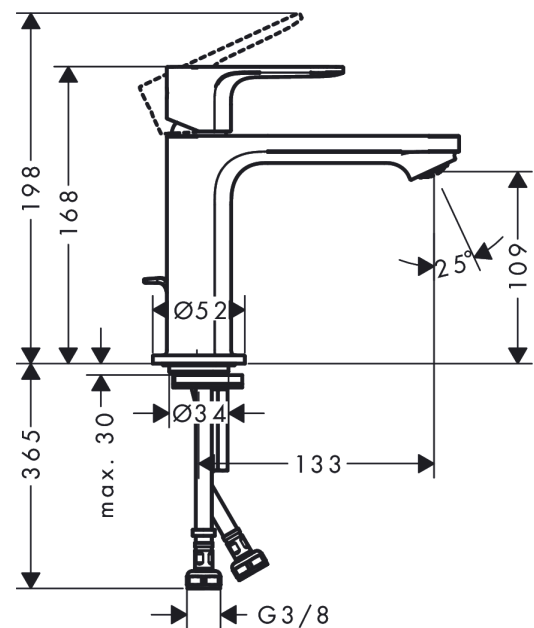

Scale drawing