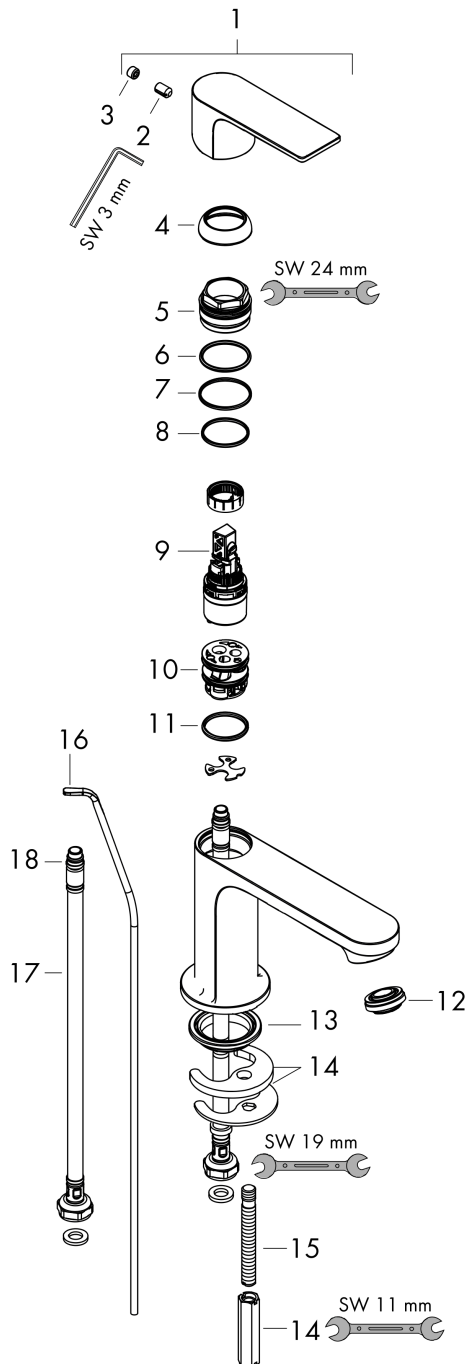

Rebris E

Single lever basin mixer 80 CoolStart with pop-up waste set

Finish: **Matt Black** Article Number: **72553670**

Description

product features

- consists of: single lever basin mixer, waste set
- ComfortZone 80
- projection: 121 mm
- spout height: 84 mm
- spray type: normal spray
- maximum flow rate at 3 bar: 5 l/min
- ceramic cartridge
- temperature limitation adjustable
- suitable for continuous flow water heaters
- pop-up waste set G 1¼
- material waste set: synthetic
- connection type: G ¾ connections
- connection dimension: DN15
- cold water in basic handle position

Technology

Design awards

reddot winner 2022

Product image

Scale drawing

Rebris E
Single lever basin mixer 80 CoolStart with pop-up waste set
 Finish: **Matt Black** Article Number: **72553670**

Flowchart

Rebris E
Single lever basin mixer 80 CoolStart with pop-up waste set
 Finish: **Matt Black** Article Number: **72553670**

Exploded Drawing

Year of production: >06/22

Rebris E

Single lever basin mixer 80 CoolStart with pop-up waste set

Finish: **Matt Black** Article Number: **72553670**

Spare part list

Year of production: >06/22

Pos.	Description	Article Number	PC	PU
1	handle	94645670	60	1
2	hollow set screw M6x10 DIN 916	96029000	1	1
3	screw cover	95704610	51	1
4	flange	98863670	60	1
5	nut	98864000	9	1
6	O-ring 24x2	98388000	1	1
7	O-ring 27x1,5	92527000	4	1
8	O-ring 25x1,5	98146000	1	1
9	cartridge, assy	95973001	12	1
10	adapter for cartridge	95975000	3	1
11	O-ring 23x2	98398000	1	1
12	aerator M24x1 (5 l/min)	94364000	3	1
13	seal Ø 42	98722000	2	1
14	fixing set	96016000	8	1
15	screw M8 x 68	97736000	2	1
16	pull rod	96657670	54	1
17	connection hose 450 mm M8x0,75 G3/8	97206000	8	1
18	O-ring 6,6x1,6	93019000	1	1
a	pop up waste	94139670	64	1