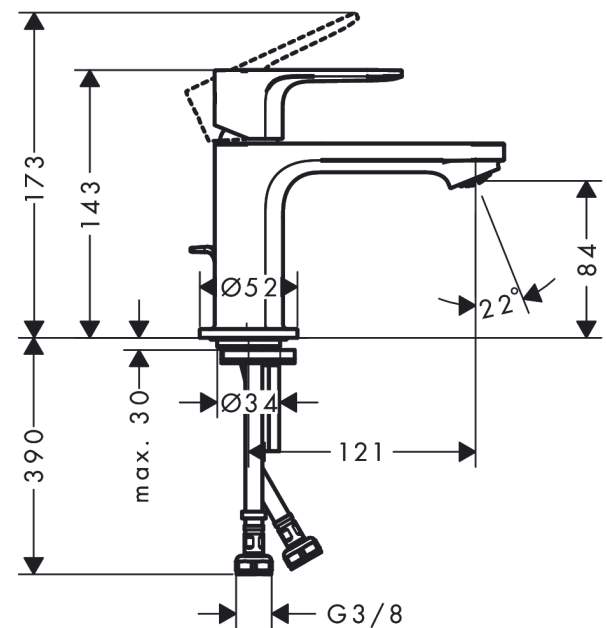

Rebris E

Single lever basin mixer 80 CoolStart with pop-up waste set

Finish: **Matt Black** Article Number: **72553670**

Description

product features

- consists of: single lever basin mixer, waste set
- ComfortZone 80
- projection: 121 mm
- spout height: 84 mm
- spray type: normal spray
- maximum flow rate at 3 bar: 5 l/min
- ceramic cartridge
- temperature limitation adjustable
- suitable for continuous flow water heaters
- pop-up waste set G 1¼
- material waste set: synthetic
- connection type: G ¾ connections
- connection dimension: DN15
- cold water in basic handle position

Technology

Design awards

reddot winner 2022

Product image

Scale drawing

Rebris E
Single lever basin mixer 80 CoolStart with pop-up waste set
 Finish: **Matt Black** Article Number: **72553670**

Flowchart

Rebris E
Single lever basin mixer 80 CoolStart with pop-up waste set
 Finish: **Matt Black** Article Number: **72553670**

Exploded Drawing

Year of production: >06/22

Rebris E

Single lever basin mixer 80 CoolStart with pop-up waste set

Finish: **Matt Black** Article Number: **72553670**

Spare part list

Year of production: >06/22

Pos.	Description	Article Number	PC	PU
1	handle	94645670	60	1
2	hollow set screw M6x10 DIN 916	96029000	1	1
3	screw cover	95704610	51	1
4	flange	98863670	60	1
5	nut	98864000	9	1
6	O-ring 24x2	98388000	1	1
7	O-ring 27x1,5	92527000	4	1
8	O-ring 25x1,5	98146000	1	1
9	cartridge, assy	95973001	12	1
10	adapter for cartridge	95975000	3	1
11	O-ring 23x2	98398000	1	1
12	aerator M24x1 (5 l/min)	94364000	3	1
13	seal Ø 42	98722000	2	1
14	fixing set	96016000	8	1
15	screw M8 x 68	97736000	2	1
16	pull rod	96657670	54	1
17	connection hose 450 mm M8x0,75 G3/8	97206000	8	1
18	O-ring 6,6x1,6	93019000	1	1
a	pop up waste	94139670	64	1