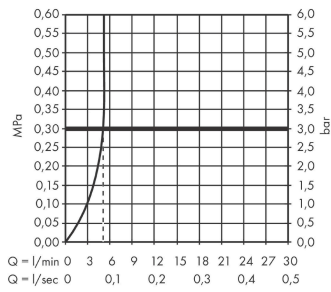

Rebris E

Single lever basin mixer 80 CoolStart with pop-up waste set

Finish: **Matt Black** Article Number: **72553670**

Description

product features

- consists of: single lever basin mixer, waste set
- ComfortZone 80
- projection: 121 mm
- spout height: 84 mm
- spray type: normal spray
- maximum flow rate at 3 bar: 5 l/min
- ceramic cartridge
- temperature limitation adjustable
- suitable for continuous flow water heaters
- pop-up waste set G 1¼
- material waste set: synthetic
- connection type: G ¾ connections
- connection dimension: DN15
- cold water in basic handle position

Technology

Design awards

reddot winner 2022

Product image

Scale drawing

Rebris E
Single lever basin mixer 80 CoolStart with pop-up waste set
 Finish: **Matt Black** Article Number: **72553670**

Flowchart

Rebris E
Single lever basin mixer 80 CoolStart with pop-up waste set
 Finish: **Matt Black** Article Number: **72553670**