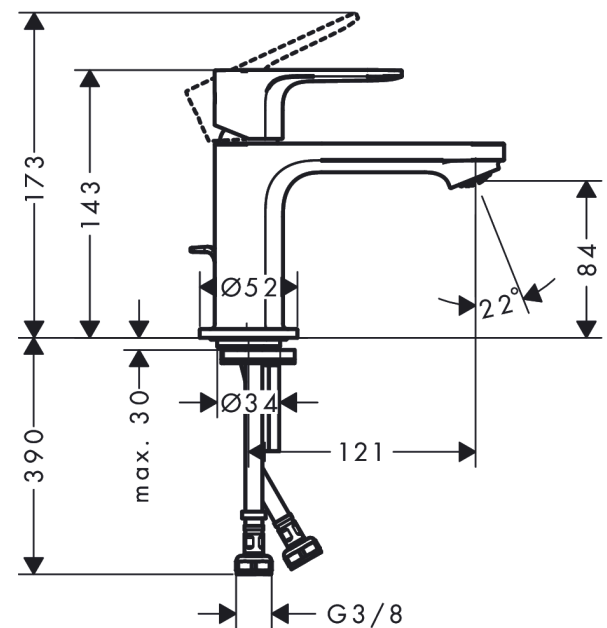

### Description

**product features**

- consists of: single lever basin mixer, waste set
- ComfortZone 80
- projection: 121 mm
- spout height: 84 mm
- spray type: normal spray
- maximum flow rate at 3 bar: 5 l/min
- ceramic cartridge
- temperature limitation adjustable
- suitable for continuous flow water heaters
- pop-up waste set G 1¼
- material waste set: synthetic
- connection type: G ¾ connections
- connection dimension: DN15
- cold water in basic handle position

### Scale drawing

**Rebris E**  
**Single lever basin mixer 80 CoolStart with pop-up waste set**  
 Finish: **Chrome** Article Number: **72553000**

**Flowchart**

**Rebris E**  
**Single lever basin mixer 80 CoolStart with pop-up waste set**  
 Finish: **Chrome** Article Number: **72553000**

### Spare part list

Year of production: >06/22

Pos.	Description	Article Number	PC	PU
1	handle	94645000	10	1
2	hollow set screw M6x10 DIN 916	96029000	1	1
3	screw cover	95704000	1	1
4	flange	98863000	10	1
5	nut	98864000	9	1
6	O-ring 24x2	98388000	1	1
7	O-ring 27x1,5	92527000	4	1
8	O-ring 25x1,5	98146000	1	1
9	cartridge, assy	95973001	12	1
10	adapter for cartridge	95975000	3	1
11	O-ring 23x2	98398000	1	1
12	aerator M24x1 (5 l/min)	94364000	3	1
13	seal Ø 42	98722000	2	1
14	fixing set	96016000	8	1
15	screw M8 x 68	97736000	2	1
16	pull rod	96657000	4	1
17	connection hose 450 mm M8x0,75 G3/8	97206000	8	1
18	O-ring 6,6x1,6	93019000	1	1
a	pop up waste	94139000	99	1