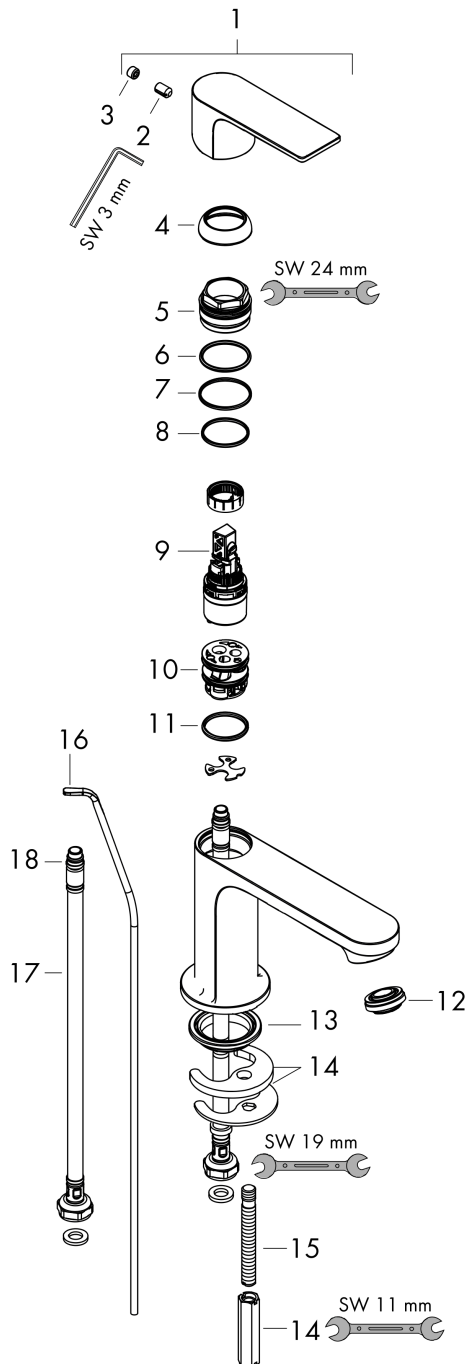

### Description

**product features**

- consists of: single lever basin mixer, waste set
- ComfortZone 80
- projection: 121 mm
- spout height: 84 mm
- spray type: normal spray
- maximum flow rate at 3 bar: 5 l/min
- ceramic cartridge
- temperature limitation adjustable
- suitable for continuous flow water heaters
- pop-up waste set G 1¼
- material waste set: synthetic
- connection type: G ¾ connections
- connection dimension: DN15
- cold water in basic handle position

### Scale drawing

**Rebris E**  
**Single lever basin mixer 80 CoolStart with pop-up waste set**  
 Finish: **Chrome** Article Number: **72553000**

**Flowchart**

**Rebris E**  
**Single lever basin mixer 80 CoolStart with pop-up waste set**  
 Finish: **Chrome** Article Number: **72553000**

**Exploded Drawing**

Year of production: >06/22

### Spare part list

Year of production: >06/22

Pos.	Description	Article Number	PC	PU
1	handle	94645000	10	1
2	hollow set screw M6x10 DIN 916	96029000	1	1
3	screw cover	95704000	1	1
4	flange	98863000	10	1
5	nut	98864000	9	1
6	O-ring 24x2	98388000	1	1
7	O-ring 27x1,5	92527000	4	1
8	O-ring 25x1,5	98146000	1	1
9	cartridge, assy	95973001	12	1
10	adapter for cartridge	95975000	3	1
11	O-ring 23x2	98398000	1	1
12	aerator M24x1 (5 l/min)	94364000	3	1
13	seal Ø 42	98722000	2	1
14	fixing set	96016000	8	1
15	screw M8 x 68	97736000	2	1
16	pull rod	96657000	4	1
17	connection hose 450 mm M8x0,75 G3/8	97206000	8	1
18	O-ring 6,6x1,6	93019000	1	1
a	pop up waste	94139000	99	1