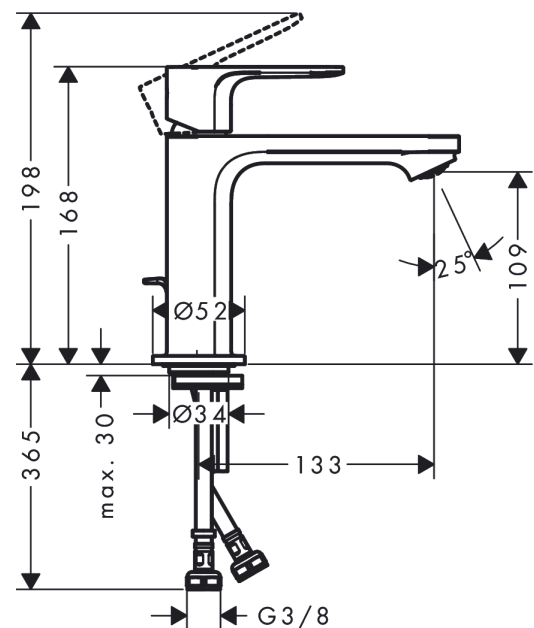

**Rebris S****Single lever basin mixer 110 with pop-up waste set**Finish: **Matt Black** Article Number: **72517670****Description****product features**

- consists of: single lever basin mixer, waste set
- ComfortZone 110
- projection: 133 mm
- spout height: 109 mm
- spray type: normal spray
- maximum flow rate at 3 bar: 5 l/min
- ceramic cartridge
- temperature limitation adjustable
- suitable for continuous flow water heaters
- pop-up waste set G 1¼
- material waste set: synthetic
- connection type: G ¾ connections
- connection dimension: DN15

**Technology****Design awards**

reddot winner 2022

**Product image****Scale drawing**

**Rebris S**  
**Single lever basin mixer 110 with pop-up waste set**  
 Finish: **Matt Black** Article Number: **72517670**