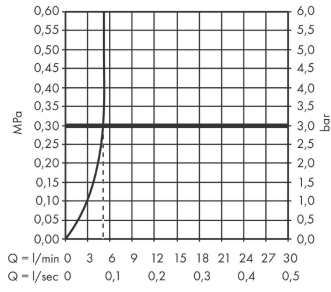

Rebris S
Single lever basin mixer 80 CoolStart with pop-up waste set
Finish: **Matt Black** Article Number: **72513670**

Flowchart