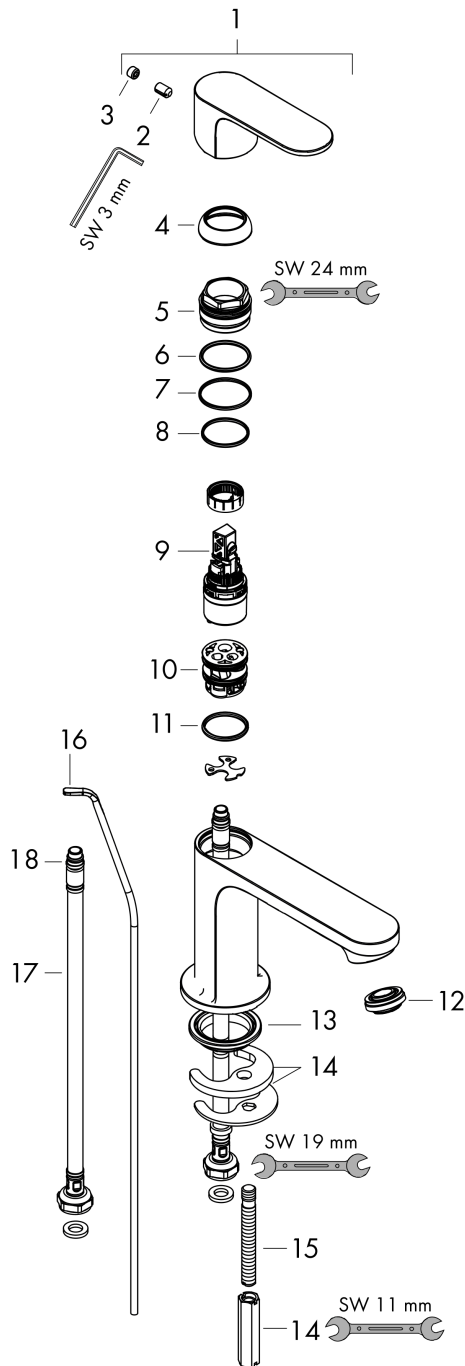

#### product features

- consists of: single lever basin mixer, waste set
- ComfortZone 80
- projection: 121 mm
- spout height: 84 mm
- spray type: normal spray
- maximum flow rate at 3 bar: 5 l/min
- ceramic cartridge
- temperature limitation adjustable
- suitable for continuous flow water heaters
- pop-up waste set G 1¼
- material waste set: synthetic
- connection type: G ¾ connections
- connection dimension: DN15
- cold water in basic handle position

### Scale drawing

**Rebris S**  
**Single lever basin mixer 80 CoolStart with pop-up waste set**  
 Finish: **Matt Black** Article Number: **72513670**

**Flowchart**

**Rebris S**  
**Single lever basin mixer 80 CoolStart with pop-up waste set**  
 Finish: **Matt Black** Article Number: **72513670**

**Exploded Drawing**

Year of production: >06/22

### Spare part list

Year of production: >06/22

Pos.	Description	Article Number	PC	PU
1	handle	94644670	60	1
2	hollow set screw M6x10 DIN 916	96029000	1	1
3	screw cover	95704610	51	1
4	flange	98863670	60	1
5	nut	98864000	9	1
6	O-ring 24x2	98388000	1	1
7	O-ring 27x1,5	92527000	4	1
8	O-ring 25x1,5	98146000	1	1
9	cartridge, assy	95973001	12	1
10	adapter for cartridge	95975000	3	1
11	O-ring 23x2	98398000	1	1
12	aerator M24x1 (5 l/min)	94364000	3	1
13	seal Ø 42	98722000	2	1
14	fixing set	96016000	8	1
15	pull rod	96657670	54	1
16	connection hose 450 mm M8x0,75 G3/8	97206000	8	1
17	O-ring 6,6x1,6	93019000	1	1
a	pop up waste	94139670	64	1