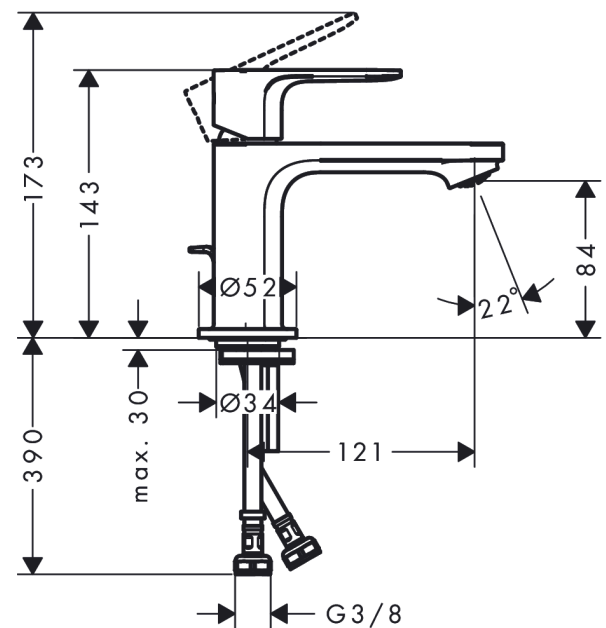

#### product features

- consists of: single lever basin mixer, waste set
- ComfortZone 80
- projection: 121 mm
- spout height: 84 mm
- spray type: normal spray
- maximum flow rate at 3 bar: 5 l/min
- ceramic cartridge
- temperature limitation adjustable
- suitable for continuous flow water heaters
- pop-up waste set G 1¼
- material waste set: synthetic
- connection type: G ¾ connections
- connection dimension: DN15
- cold water in basic handle position

### Scale drawing

**Rebris S**  
**Single lever basin mixer 80 CoolStart with pop-up waste set**  
 Finish: **Matt Black** Article Number: **72513670**

**Flowchart**

**Rebris S**  
**Single lever basin mixer 80 CoolStart with pop-up waste set**  
 Finish: **Matt Black** Article Number: **72513670**

### Spare part list

Year of production: >06/22

Pos.	Description	Article Number	PC	PU
1	handle	94644670	60	1
2	hollow set screw M6x10 DIN 916	96029000	1	1
3	screw cover	95704610	51	1
4	flange	98863670	60	1
5	nut	98864000	9	1
6	O-ring 24x2	98388000	1	1
7	O-ring 27x1,5	92527000	4	1
8	O-ring 25x1,5	98146000	1	1
9	cartridge, assy	95973001	12	1
10	adapter for cartridge	95975000	3	1
11	O-ring 23x2	98398000	1	1
12	aerator M24x1 (5 l/min)	94364000	3	1
13	seal Ø 42	98722000	2	1
14	fixing set	96016000	8	1
15	pull rod	96657670	54	1
16	connection hose 450 mm M8x0,75 G3/8	97206000	8	1
17	O-ring 6,6x1,6	93019000	1	1
a	pop up waste	94139670	64	1