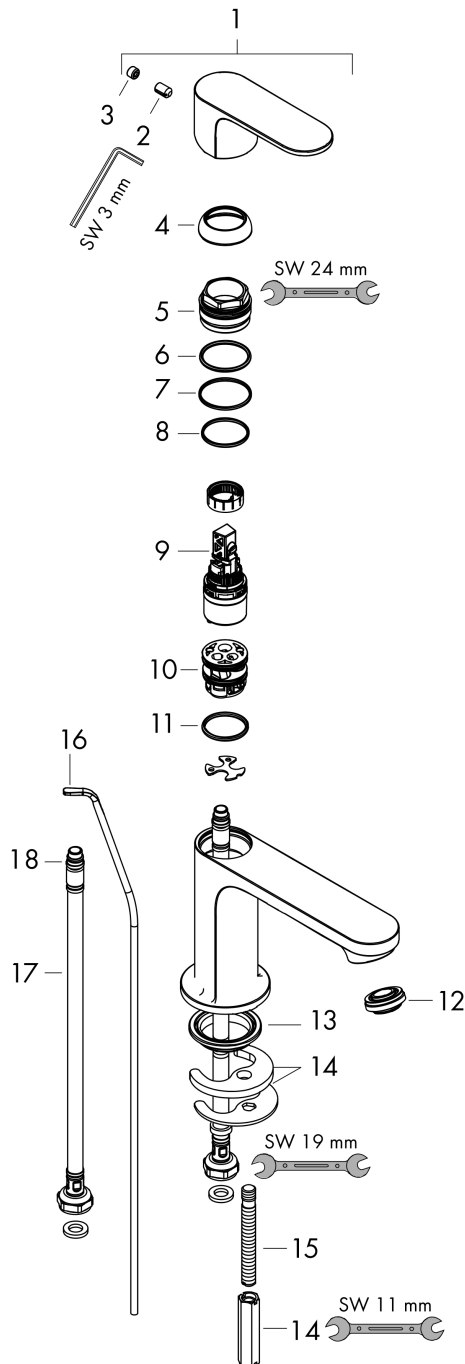

### Description

**product features**

- consists of: single lever basin mixer, waste set
- ComfortZone 80
- projection: 121 mm
- spout height: 84 mm
- spray type: normal spray
- maximum flow rate at 3 bar: 5 l/min
- ceramic cartridge
- temperature limitation adjustable
- suitable for continuous flow water heaters
- pop-up waste set G 1¼
- material waste set: synthetic
- connection type: G ¾ connections
- connection dimension: DN15
- cold water in basic handle position

### Scale drawing

**Rebris S**  
**Single lever basin mixer 80 CoolStart with pop-up waste set**  
 Finish: **Chrome** Article Number: **72513000**

**Flowchart**

**Rebris S**  
**Single lever basin mixer 80 CoolStart with pop-up waste set**  
 Finish: **Chrome** Article Number: **72513000**

**Exploded Drawing**

Year of production: >06/22

**Rebris S**  
**Single lever basin mixer 80 CoolStart with pop-up waste set**  
 Finish: **Chrome** Article Number: **72513000**

## Spare part list

Year of production: >06/22

Pos.	Description	Article Number	PC	PU
1	handle	94644000	10	1
2	hollow set screw M6x10 DIN 916	96029000	1	1
3	screw cover	95704000	1	1
4	flange	98863000	10	1
5	nut	98864000	9	1
6	O-ring 24x2	98388000	1	1
7	O-ring 27x1,5	92527000	4	1
8	O-ring 25x1,5	98146000	1	1
9	cartridge, assy	95973001	12	1
10	adapter for cartridge	95975000	3	1
11	O-ring 23x2	98398000	1	1
12	aerator M24x1 (5 l/min)	94364000	3	1
13	seal Ø 42	98722000	2	1
14	fixing set	96016000	8	1
15	screw M8 x 68	97736000	2	1
16	pull rod	96657000	4	1
17	connection hose 450 mm M8x0,75 G3/8	97206000	8	1
18	O-ring 6,6x1,6	93019000	1	1
a	pop up waste	94139000	99	1