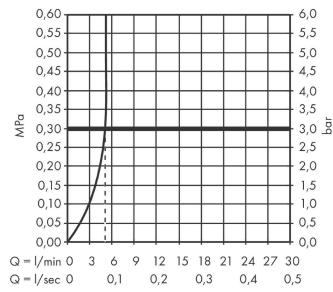

Rebris S
Single lever basin mixer 80 CoolStart with pop-up waste set
Finish: **Chrome** Article Number: **72513000**

Flowchart