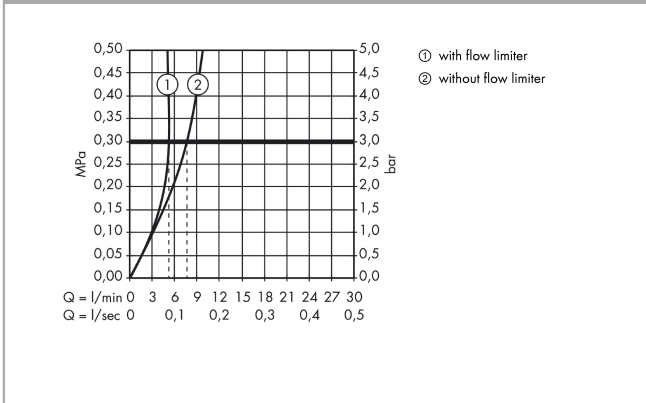

Technology

Focus

Electronic basin mixer with temperature pre-adjustment battery operation

Finish: **Chrome** Article Number: **31172000**

Product image

Scale drawing

Flowchart

Focus