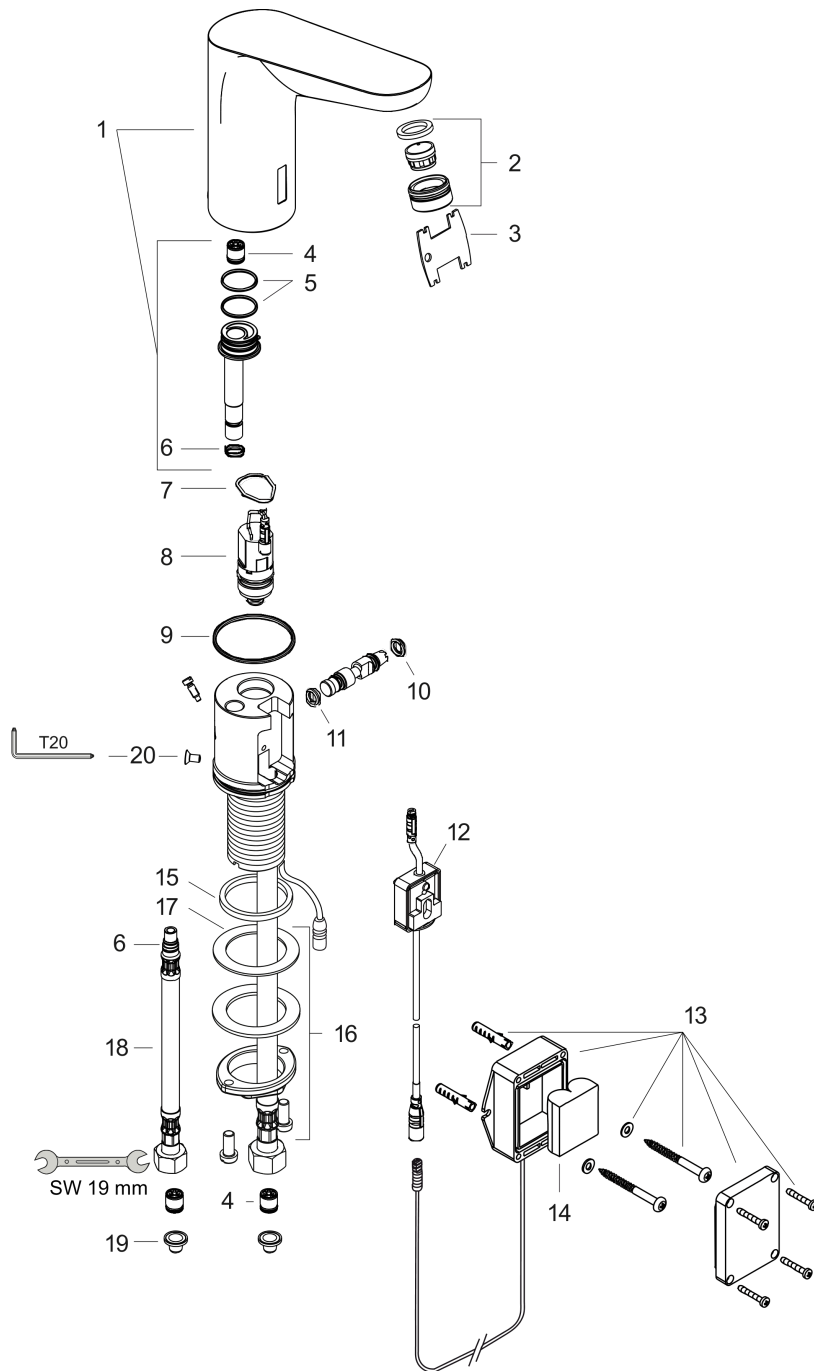

Technology

Focus

Electronic basin mixer with temperature pre-adjustment battery operation

Finish: **Chrome** Article Number: **31172000**

Product image

Scale drawing

Flowchart

Focus

Electronic basin mixer with temperature pre-adjustment battery operation

Finish: **Chrome** Article Number: **31172000**

Exploded Drawing

Year of production: >05/21

Focus

Electronic basin mixer with temperature pre-adjustment battery operation

Finish: **Chrome** Article Number: **31172000**

Spare part list

Year of production: >05/21

Pos.	Description	Article Number	PC	PU
1	mixer-hood	92310000	19	1
2	aerator M24x1 (5 l/min)	98802000	10	1
3	service tool	98808000	5	1
4	non return valve DW 10	96456000	3	1
5	O-ring 18x1,5	98231000	1	1
6	O-ring 7x1,5	98422000	1	1
7	O-ring 17x2	98199000	1	1
8	solenoid valve	95654000	16	1
9	O-ring 41x2	98212000	1	1
10	O-ring 6x2	98458000	1	1
11	O-ring 5x2	98215000	1	1
12	electronics	92346000	16	1
13	battery box	98801000	10	1
14	battery CR-P2 / 6V lithium	97399000	9	1
15	flat seal	98749000	2	1
16	fixing set (Ø 32)	13961000	7	1
17	lever collar	97548000	1	1
18	connection hose 450 mm M8x0,75 G3/8	95141000	8	1
19	sealing set	95581000	2	1
20	screw	93272000	1	1
a	fixation extension 35 mm	13898000	12	1