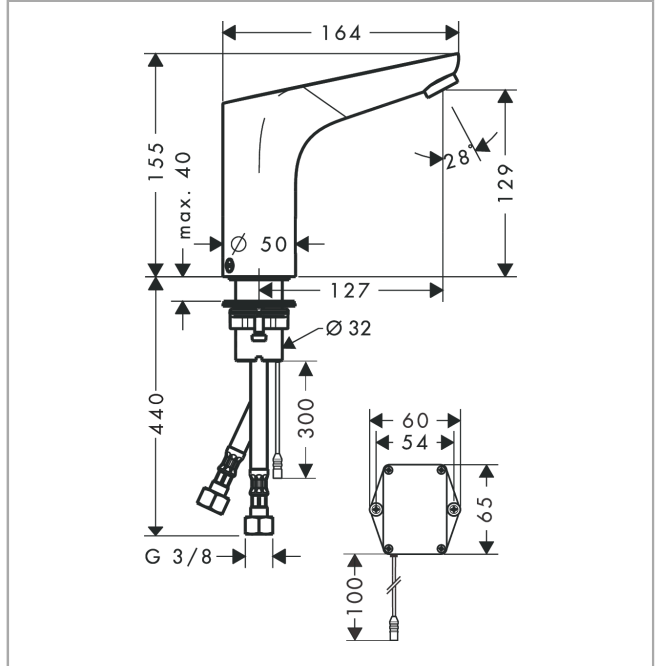

Technology

Focus

Electronic basin mixer with temperature pre-adjustment battery operation

Finish: **Chrome** Article Number: **31172000**

Product image

Scale drawing

Flowchart

Focus

Electronic basin mixer with temperature pre-adjustment battery operation

Finish: **Chrome** Article Number: **31172000**

Exploded Drawing

Year of production: >05/21

Focus

Electronic basin mixer with temperature pre-adjustment battery operation

Finish: **Chrome** Article Number: **31172000**

Spare part list

Year of production: >05/21

Pos.	Description	Article Number	PC	PU
1	mixer-hood	92310000	19	1
2	aerator M24x1 (5 l/min)	98802000	10	1
3	service tool	98808000	5	1
4	non return valve DW 10	96456000	3	1
5	O-ring 18x1,5	98231000	1	1
6	O-ring 7x1,5	98422000	1	1
7	O-ring 17x2	98199000	1	1
8	solenoid valve	95654000	16	1
9	O-ring 41x2	98212000	1	1
10	O-ring 6x2	98458000	1	1
11	O-ring 5x2	98215000	1	1
12	electronics	92346000	16	1
13	battery box	98801000	10	1
14	battery CR-P2 / 6V lithium	97399000	9	1
15	flat seal	98749000	2	1
16	fixing set (Ø 32)	13961000	7	1
17	lever collar	97548000	1	1
18	connection hose 450 mm M8x0,75 G3/8	95141000	8	1
19	sealing set	95581000	2	1
20	screw	93272000	1	1
a	fixation extension 35 mm	13898000	12	1