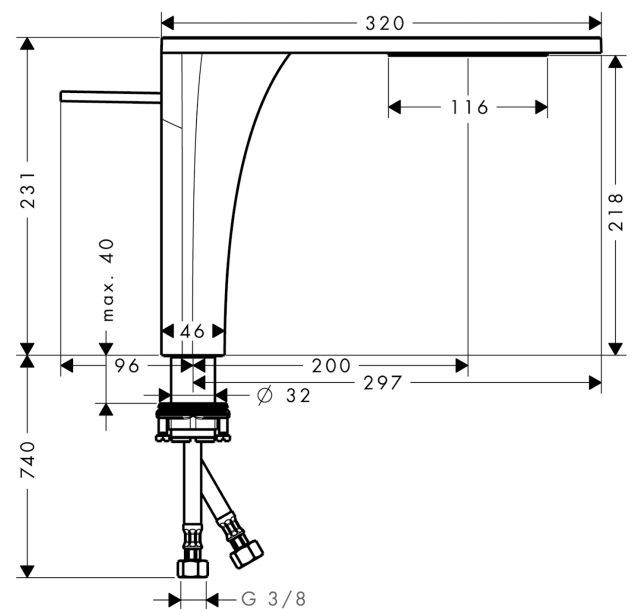

AXOR Massaud
Single lever basin mixer 220 for wash bowls with waste set
 Finish: **Polished Black Chrome** Article Number: **18020330**

product features

- consists of: single lever basin mixer, waste set
- ComfortZone 220
- projection: 200 mm
- spout height: 218 mm
- spray type: wide flood jet
- maximum flow rate at 3 bar: 4 l/min
- ceramic cartridge
- suitable for continuous flow water heaters
- non-closing waste set
- connection type: G 3/8 connections
- connection dimension: DN15

Technology

Product image

Scale drawing

AXOR Massaud
Single lever basin mixer 220 for wash bowls with waste set
 Finish: **Polished Black Chrome** Article Number: **18020330**

Flowchart