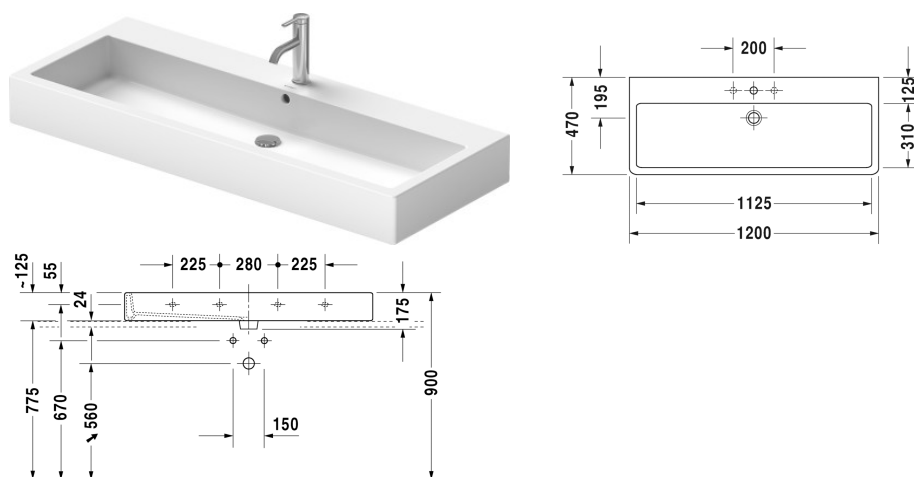

Vero Washbasin ground # 0454120027

|< 1200 mm >|

Washbasin ground	Dimension	Weight	Order number
with tap platform, fixings included, 1200 mm			
Colors			
00 White Alpin			
Variant			
● with overflow	1200 x 470 mm	33.500 kilogram	0454120027
Infobox			
There are two fixings sets of #6951000000 required for mounting washbasins from size 1000mm on			
Sanitary ceramics with the special WonderGliss surface finish will remain clean and attractive-looking for a long time to come. When ordering WonderGliss please add a "1" as eleventh digit to the model number.			
Accessory for ceramics			
Push-open waste for washbasins with overflow		0.400 kilogram	005052
Accessory			
Design Siphon		1.500 kilogram	005036

All drawings contain the necessary measurements which are subject to standard tolerances. They are stated in mm and are non-binding. Exact measurements, in particular for customised installation scenarios, can only be taken from the finished piece.