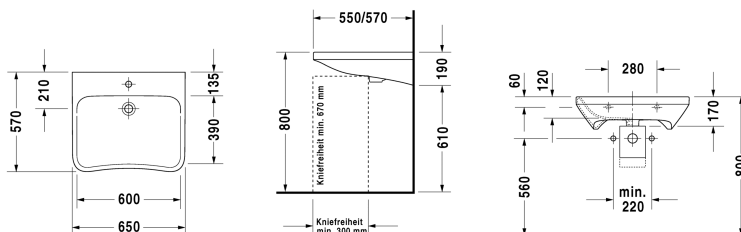

DuraStyle Washbasin Med # 2330650000 / 2330650070

| < 650 mm > |

Washbasin Med	Dimension	Weight	Order number
without overflow, with tap platform, underneath glazed, 650 mm			
Colors			
00 White Alpin			
Variant			
●	650 x 570 mm	19.400 kilogram	2330650000
⊗	650 x 570 mm	19.400 kilogram	2330650070
Sanitary ceramics with the special WonderGliss surface finish will remain clean and attractive-looking for a long time to come. When ordering WonderGliss please add a "1" as eleventh digit to the model number.			

All drawings contain the necessary measurements which are subject to standard tolerances. They are stated in mm and are non-binding. Exact measurements, in particular for customised installation scenarios, can only be taken from the finished piece.