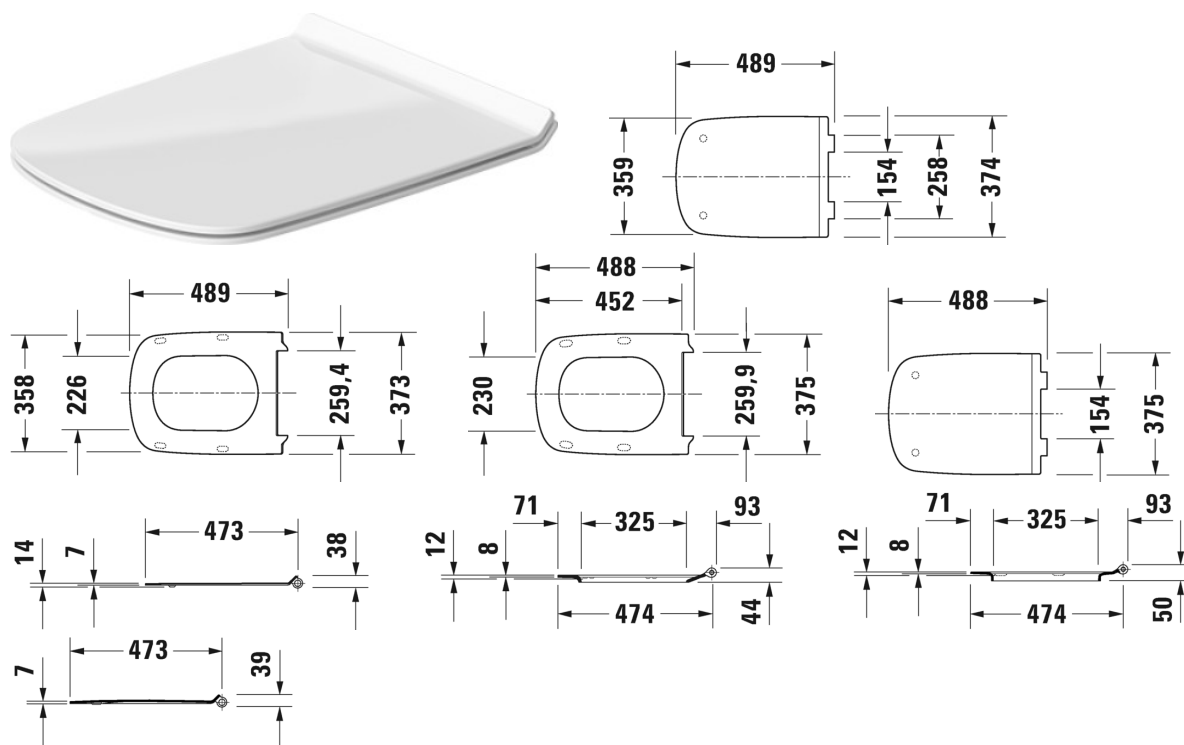

DuraStyle Toilet seat and cover # 0060590000

Toilet seat and cover	Dimension	Weight	Order number
removable, elongated, hinges stainless steel, with soft closure			
Colors			
00 White Alpin			
Variant			
		3.100 kilogram	0060590000
Suitable products			
One-piece toilet US-version, elongated with syphonic jet action, 305 mm/12" rough-in, vertical outlet, 370 x 720 mm	370 x 720 mm		215701
Toilet wall mounted washdown model, Durafix included, UWL class 1, 370 x 620 mm	370 x 620 mm		253709
Toilet close-coupled (without cistern), washdown model, Outlet for Vario connector set, for horizontal and vertical outlet, length adjustable from 70 - 190 mm, and vario connecting bend, vertical outlet from 170 - 220 mm, fixings included, UWL class 1, 370 x 700 mm	370 x 700 mm		215609

DuraStyle Toilet seat and cover # 0060590000

Two-piece toilet (without cistern), US-version, elongated with syphonic jet action, 305 mm/12" rough-in, vertical outlet, 360 x 700 mm	360 x 700 mm	216001
Toilet wall mounted Duravit Rimless® rimless, washdown model, Durafix included, UWL class 1, 370 x 620 mm	370 x 620 mm	254209
Toilet wall mounted Duravit Rimless® rimless, washdown model, suitable for barrier-free applications, projection 700 mm, Durafix included, UWL class 1, 4,5 l, 370 x 700 mm	370 x 700 mm	255909

All drawings contain the necessary measurements which are subject to standard tolerances. They are stated in mm and are non-binding. Exact measurements, in particular for customised installation scenarios, can only be taken from the finished piece.