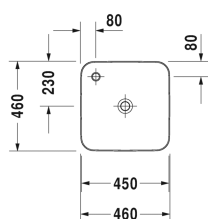

Cape Cod Washbowl # 234046..00 / 234046..00 / 234046..00

|< 460 mm >|

Washbowl	Dimension	Weight	Order number
with tap dome, without overflow, 460 mm			
Colors			
00 White Alpin 26 White/White Satin Matt 32 White Satin Matt			
Variant			
● inside colour White, outside colour White	460 x 460 mm	8.000 kilogram	234046..00
● inside colour White, outside colour White Satin Matt	460 x 460 mm	8.000 kilogram	234046..00
● inside colour White Satin Matt, outside colour White Satin Matt	460 x 460 mm	8.000 kilogram	234046..00
Infobox			
Made from DuraCeram, Duravit recommends the following taps for #234046: Duravit C.1 - M #C11020, Hansa #03092273, Hansgrohe Metris 110 #31080000, Metris 200 #31183000, Axor Starck Organic #12011000, Axor Starck #10003000			
Sanitary ceramics with the special WonderGliss surface finish will remain clean and attractive-looking for a long time to come. When ordering WonderGliss please add a "1" as eleventh digit to the model number.			
Accessory			
Slotted waste for washbasins without overflow	50 mm	0.300 kilogram	005024
Design Siphon		1.500 kilogram	005036
Suitable products			
Vanity unit wall-mounted 1 pull-out compartment, countertop including one cut-out, for 1 above counter basin central, 1000 x 550 mm	1000 x 550 mm		KT6695
Vanity unit wall-mounted 1 pull-out compartment, countertop including one cut-out, for 1 above counter basin central, 1200 x 550 mm	1200 x 550 mm		KT6696
Vanity unit wall-mounted 2 pull-out compartments, 1 countertop with one cut-out or two cut-outs, for 1 or 2 above counter basins, 1400 x 550 mm	1400 x 550 mm		KT6697 B/L/R