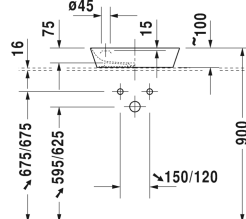

Cape Cod Washbowl # 234046..00 / 234046..00 / 234046..00

|< 460 mm >|

Washbowl	Dimension	Weight	Order number
with tap dome, without overflow, 460 mm			
Colors			
00 White Alpin 26 White/White Satin Matt 32 White Satin Matt			
Variant			
● inside colour White, outside colour White	460 x 460 mm	8.000 kilogram	234046..00
● inside colour White, outside colour White Satin Matt	460 x 460 mm	8.000 kilogram	234046..00
● inside colour White Satin Matt, outside colour White Satin Matt	460 x 460 mm	8.000 kilogram	234046..00
Infobox			
Made from DuraCeram, Duravit recommends the following taps for #234046: Duravit C.1 - M #C11020, Hansa #03092273, Hansgrohe Metris 110 #31080000, Metris 200 #31183000, Axor Starck Organic #12011000, Axor Starck #10003000			
Sanitary ceramics with the special WonderGliss surface finish will remain clean and attractive-looking for a long time to come. When ordering WonderGliss please add a "1" as eleventh digit to the model number.			
Accessory			
Slotted waste for washbasins without overflow	50 mm	0.300 kilogram	005024
Design Siphon		1.500 kilogram	005036
Suitable products			
Vanity unit wall-mounted 1 pull-out compartment, countertop including one cut-out, for 1 above counter basin central, 1000 x 550 mm	1000 x 550 mm		KT6695
Vanity unit wall-mounted 1 pull-out compartment, countertop including one cut-out, for 1 above counter basin central, 1200 x 550 mm	1200 x 550 mm		KT6696
Vanity unit wall-mounted 2 pull-out compartments, 1 countertop with one cut-out or two cut-outs, for 1 or 2 above counter basins, 1400 x 550 mm	1400 x 550 mm		KT6697 B/L/R