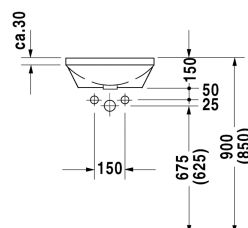

Architec Vanity basin # 0463400000

| < Ø 400 mm > |

Vanity basin	Dimension	Weight	Order number
undercounter basin, without overflow, without tap platform, fixings for installation in wooden consoles included, Ø 400 mm			
Colors			
00 White Alpin			
Variant			
☒	Ø 400 mm	6.500 kilogram	0463400000
Infobox			
Measurements of undercounter models represent interior measurements			
Accessory			
Fixing for stone countertops, (with the exception of # 046651)		0.200 kilogram	005028
Slotted waste for washbasins without overflow	50 mm	0.300 kilogram	005024

All drawings contain the necessary measurements which are subject to standard tolerances. They are stated in mm and are non-binding. Exact measurements, in particular for customised installation scenarios, can only be taken from the finished piece.