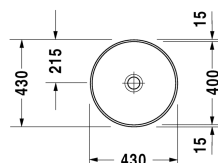

Architec Vanity basin # 0463400000

| < Ø 400 mm > |

Vanity basin	Dimension	Weight	Order number
undercounter basin, without overflow, without tap platform, fixings for installation in wooden consoles included, Ø 400 mm			
Colors			
00 White Alpin			
Variant			
☒	Ø 400 mm	6.500 kilogram	0463400000
Infobox			
Measurements of undercounter models represent interior measurements			
Accessory			
Fixing for stone countertops, (with the exception of # 046651)		0.200 kilogram	005028
Slotted waste for washbasins without overflow	50 mm	0.300 kilogram	005024

All drawings contain the necessary measurements which are subject to standard tolerances. They are stated in mm and are non-binding. Exact measurements, in particular for customised installation scenarios, can only be taken from the finished piece.