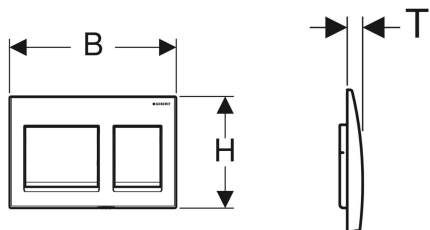

## Geberit Alpha35 actuator plate for dual flush

Example image

### Characteristics

- Top/front actuation

### Scope of delivery

- 2 actuator rods

### Technical data

Actuation force | < 20 N

- Fastening material

Art. no.	Colour / surface	Material designation	B	H	T	
115.045.11.5	white	Plastic	21.3 cm	14.6 cm	1.6 cm	New
115.045.21.5	bright chrome-plated	Plastic	21.3 cm	14.2 cm	1.6 cm	New
115.045.46.5	matt chrome-plated	Plastic	21.3 cm	14.2 cm	1.6 cm	New