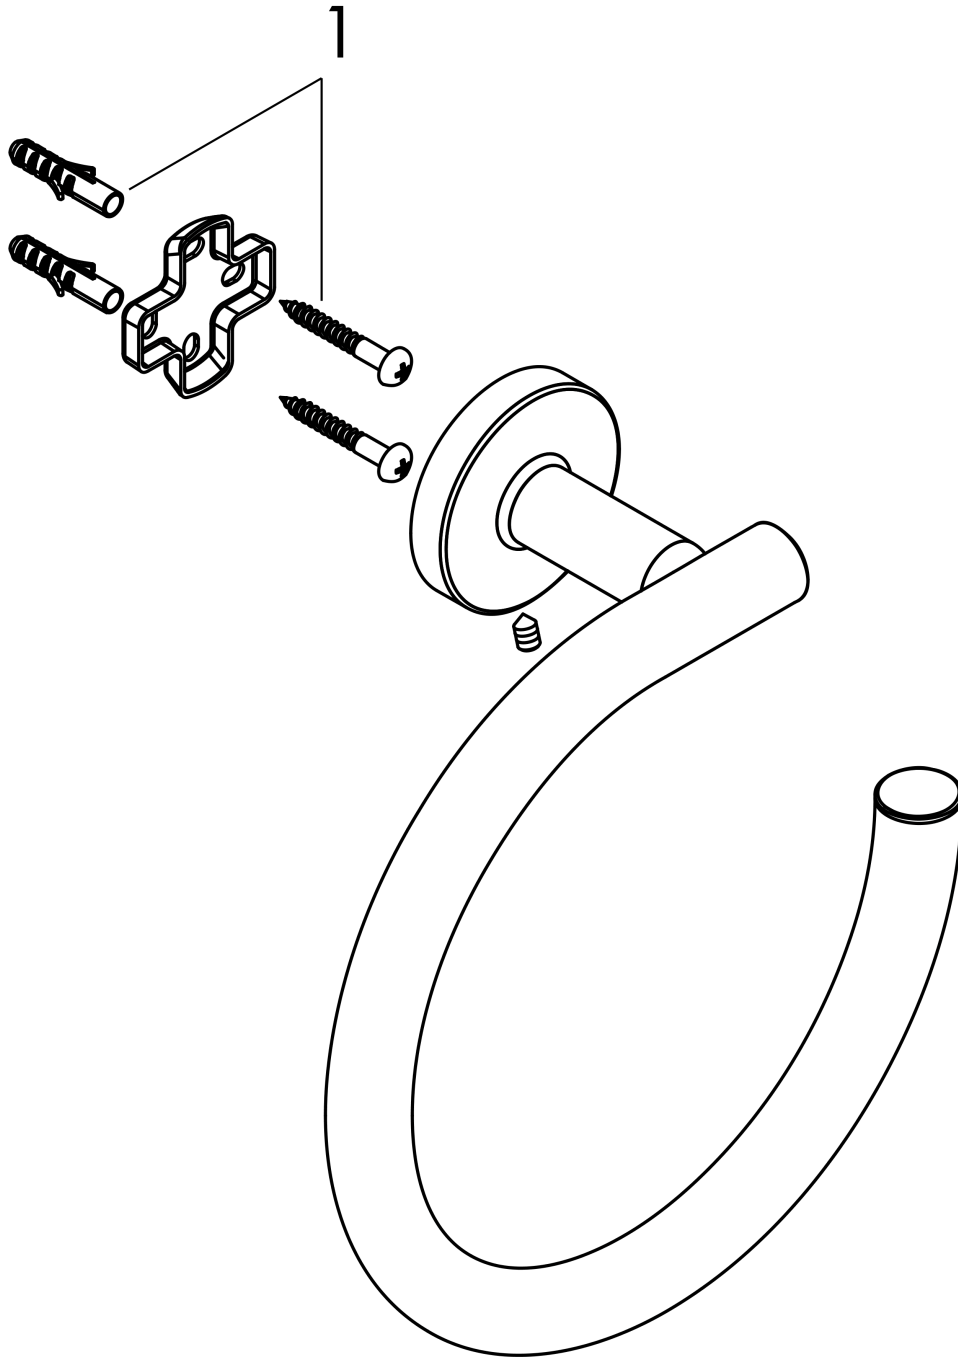

##### product features

- wall-mounted
- material: brass
- material holder: metal
- fixed
- with mounting material
- concealed fastening
- drilling distance: 26 mm
- diameter drill hole: 6 mm

#### Scale drawing

Logis Universal  
Towel ring  
Surfaces: **Chrome** Article Number: **41724000**

## Exploded Drawing

Year of production: >04/18

**Logis Universal**  
**Towel ring**  
 Surfaces: **Chrome**    Article Number: **41724000**