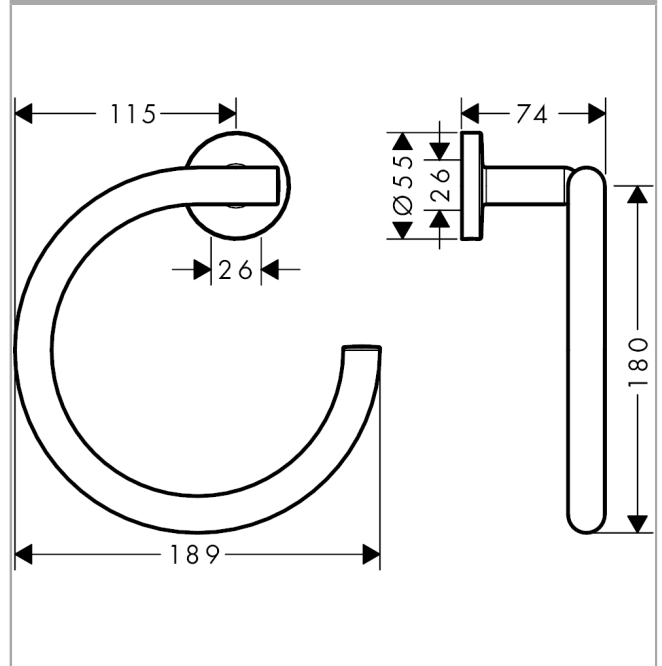

Scale drawing