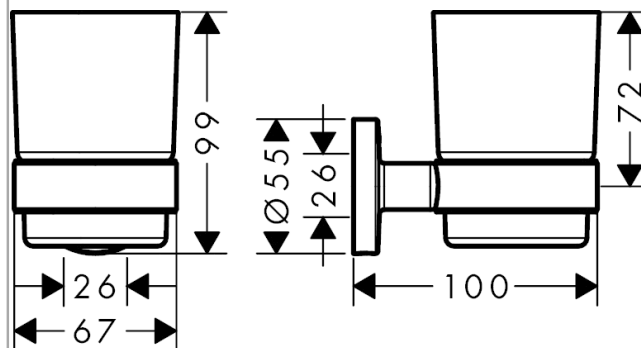

Logis Universal Toothbrush tumbler

Surfaces: **Chrome** Article Number: **41718000**

Description

product features

- wall-mounted
- material: matt glass
- material holder: metal
- with mounting material
- concealed fastening
- drilling distance: 26 mm
- diameter drill hole: 6 mm

Product image

Scale drawing

Logis Universal
Toothbrush tumbler
Surfaces: **Chrome** Article Number: **41718000**

Exploded Drawing

Year of production: >04/18

Logis Universal
Toothbrush tumbler
 Surfaces: **Chrome** Article Number: **41718000**

Spare part list

Year of production: >04/18

Pos.	Description	Article Number	Price	PU
1	tumbler on its own	93939000	-	1
2	mounting set	40915000	-	1