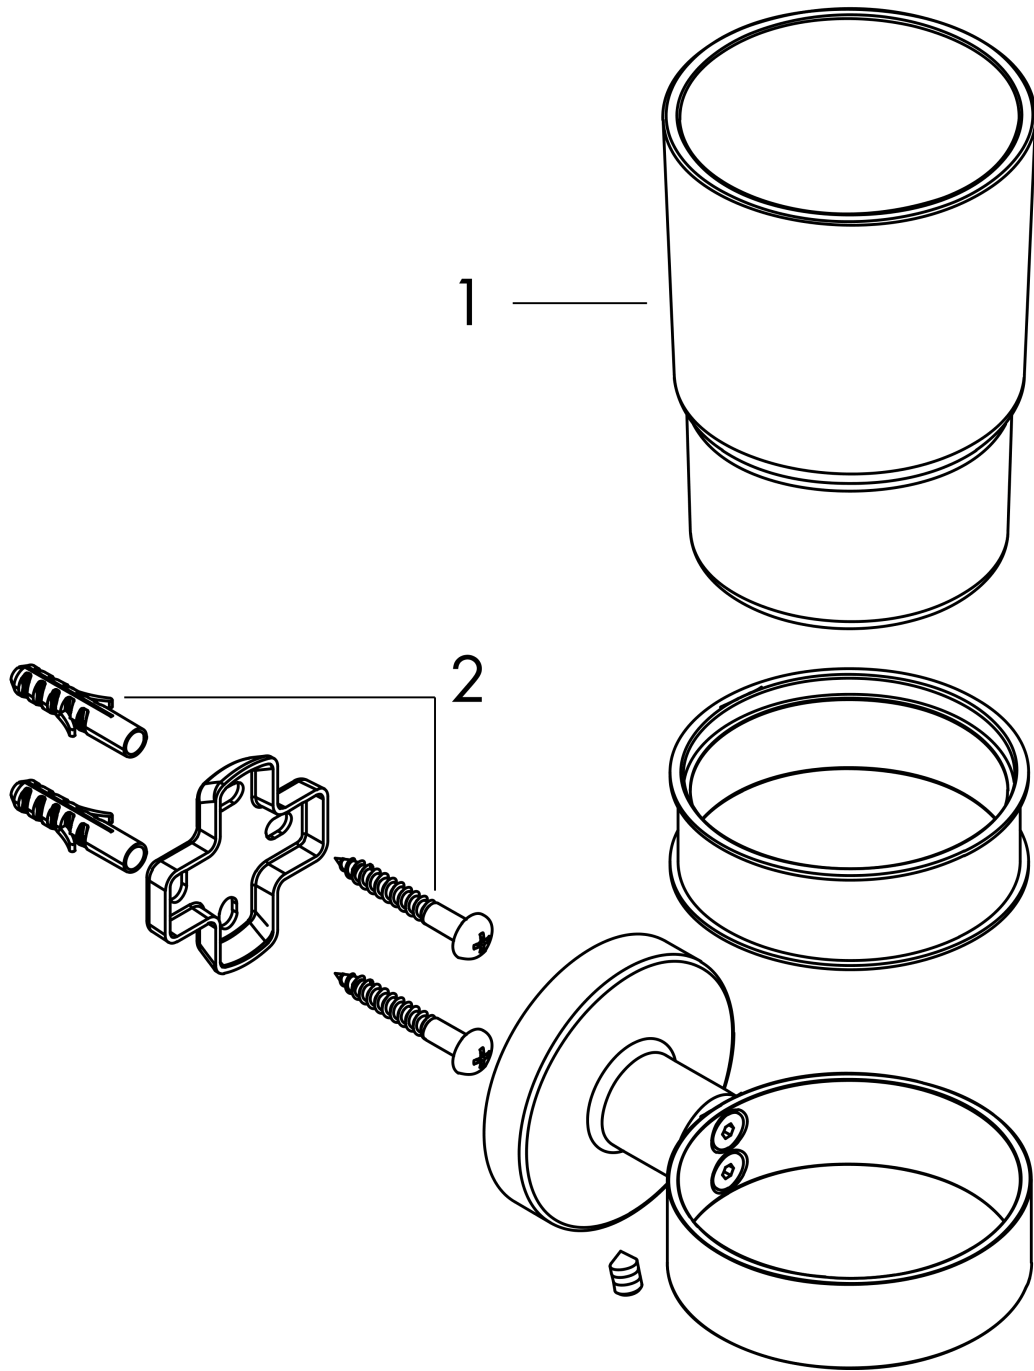

Logis Universal Toothbrush tumbler

Surfaces: **Chrome** Article Number: **41718000**

Description

product features

- wall-mounted
- material: matt glass
- material holder: metal
- with mounting material
- concealed fastening
- drilling distance: 26 mm
- diameter drill hole: 6 mm

Product image

Scale drawing

Logis Universal
Toothbrush tumbler
Surfaces: **Chrome** Article Number: **41718000**

Exploded Drawing

Year of production: >04/18

Logis Universal
Toothbrush tumbler
 Surfaces: **Chrome** Article Number: **41718000**

Spare part list

Year of production: >04/18

Pos.	Description	Article Number	Price	PU
1	tumbler on its own	93939000	-	1
2	mounting set	40915000	-	1