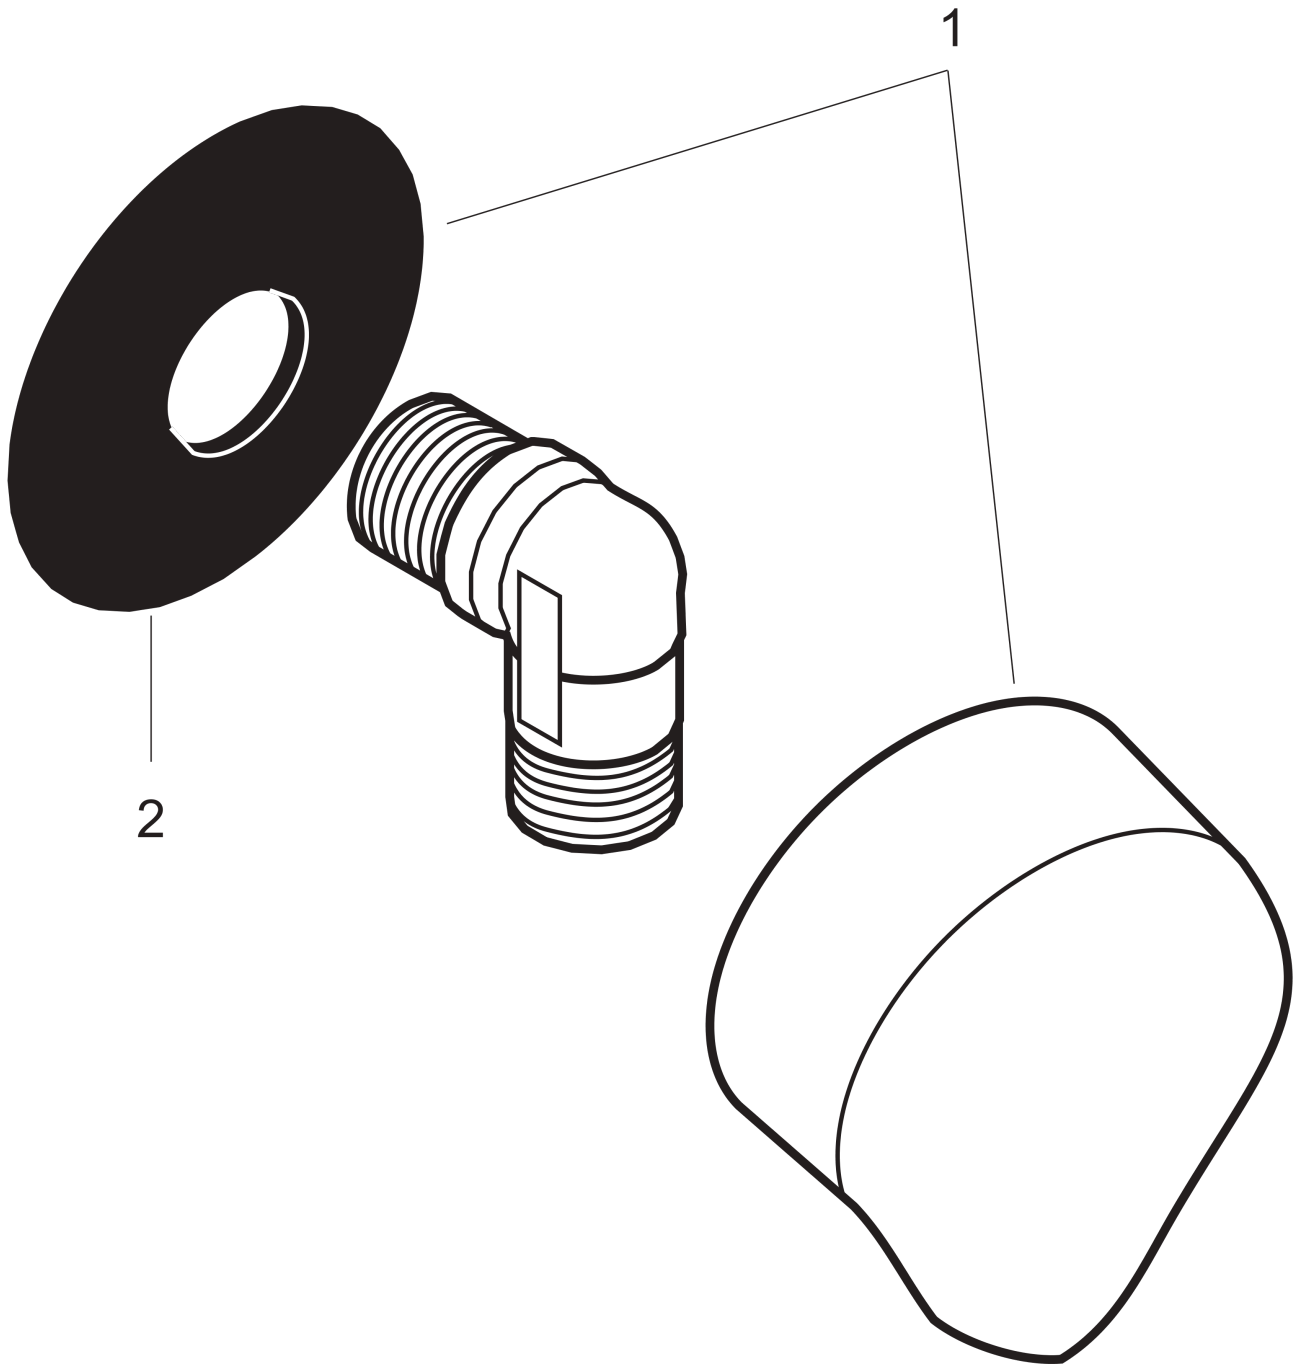

FixFit

Wall outlet E without non-return valve

Surfaces: **Chrome** Article Number: **27454000**

Description

product features

- metal connection angle
- connection type: G ½
- for shower hoses with conical nut on both sides
- material cover: plastic

Design awards

Product image

Scale drawing

FixFit
Wall outlet E without non-return valve
Surfaces: **Chrome** Article Number: **27454000**

Exploded Drawing

Year of production: >12/87

FixFit
Wall outlet E without non-return valve
 Surfaces: **Chrome** Article Number: **27454000**

Spare part list

Year of production: >12/87

Pos.	Description	Article Number	Price	PU
1	cover	97454000	-	1
2	support element	98557000	-	1