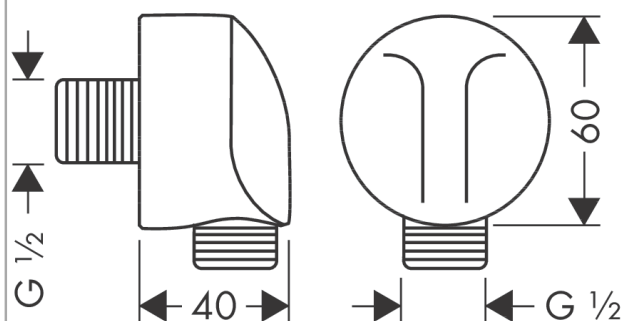

FixFit

Wall outlet E without non-return valve

Surfaces: **Chrome** Article Number: **27454000**

Description

product features

- metal connection angle
- connection type: G ½
- for shower hoses with conical nut on both sides
- material cover: plastic

Design awards

Product image

Scale drawing

FixFit
Wall outlet E without non-return valve
Surfaces: **Chrome** Article Number: **27454000**

Exploded Drawing

Year of production: >12/87

FixFit
Wall outlet E without non-return valve
 Surfaces: **Chrome** Article Number: **27454000**