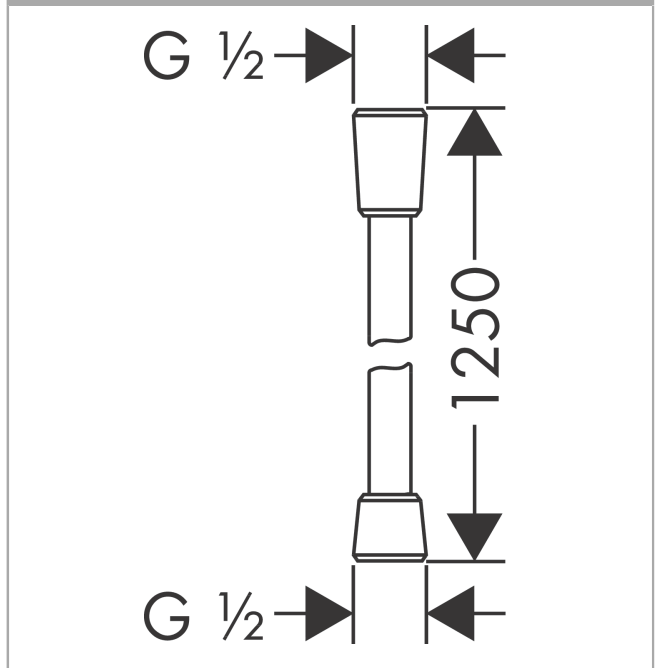

Isiflex

Shower hose 125 cm

Surfaces: **Chrome** Article Number: **28272000**

Description

product features

- high-quality shower hose
- with plastic coating, easy to clean
- shower hose length: 1.25 m
- pivot connector prevent hose from tangling
- kink-protected
- nuts shower hose: conical nut on both ends
- connection thread: G 1/2

Design awards

Product image

Scale drawing

Isiflex
Shower hose 125 cm
Surfaces: **Chrome** Article Number: **28272000**

Exploded Drawing

Year of production: >12/00

Isiflex
Shower hose 125 cm
 Surfaces: **Chrome** Article Number: **28272000**

Spare part list

Year of production: >12/00

Pos.	Description	Article Number	Price	PU
1	seal	98058000	-	1