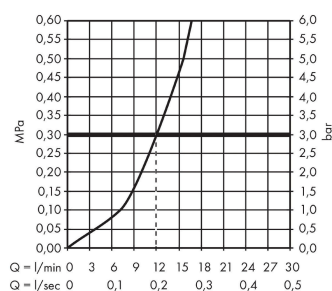

Focus M41

Single lever kitchen mixer 160, 1jet

Surfaces: **Chrome** Article Number: **31806000**

Description

product features

- ComfortZone 160
- swivel range 360°
- normal spray
- connection dimension: DN15
- maximum flow rate at 3 bar: 12 l/min
- ceramic cartridge
- connection type: G 3/8 connections
- temperature limitation adjustable
- suitable for continuous flow water heaters

Technology

Product image

Scale drawing

Flowchart

Focus M41
Single lever kitchen mixer 160, 1jet
 Surfaces: **Chrome** Article Number: **31806000**

Exploded Drawing

Year of production: >04/17

Focus M41**Single lever kitchen mixer 160, 1jet**Surfaces: **Chrome** Article Number: **31806000****Spare part list**