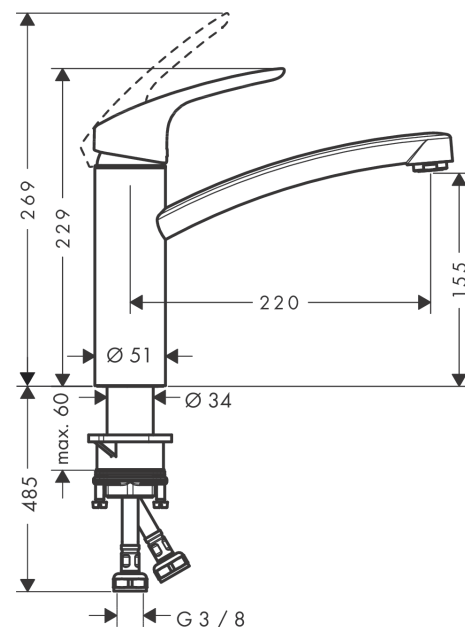

Focus M41

Single lever kitchen mixer 160, 1jet

Surfaces: **Chrome** Article Number: **31806000**

Description

product features

- ComfortZone 160
- swivel range 360°
- normal spray
- connection dimension: DN15
- maximum flow rate at 3 bar: 12 l/min
- ceramic cartridge
- connection type: G 3/8 connections
- temperature limitation adjustable
- suitable for continuous flow water heaters

Technology

Product image

Scale drawing

Flowchart

Focus M41
Single lever kitchen mixer 160, 1jet
 Surfaces: **Chrome** Article Number: **31806000**

Exploded Drawing

Year of production: >04/17

Focus M41**Single lever kitchen mixer 160, 1jet**Surfaces: **Chrome** Article Number: **31806000****Spare part list**

Year of production: >04/17

| Pos. | Description | Article Number | Price | PU |
|------|-------------------------------------|----------------|-------|----|
| 1 | handle | 95543000 | - | 1 |
| 2 | screw cover | 96338000 | - | 1 |
| 3 | flange | 97995000 | - | 1 |
| 4 | nut | 97996000 | - | 1 |
| 5 | O-Ring 30x2 | 98186000 | - | 1 |
| 6 | cartridge, assy | 92730000 | - | 1 |
| 7 | locking screw for handle | 96059000 | - | 1 |
| 8 | seal | 95008000 | - | 1 |
| 9 | spout cpl. | 98349000 | - | 1 |
| 10 | aerator M24x1 (15 l/min) | 13913000 | - | 1 |
| 11 | adapter for cartridge | 98750000 | - | 1 |
| 12 | O-Ring 36x2,5 | 98190000 | - | 1 |
| 13 | sealing set | 98702000 | - | 1 |
| 14 | O-ring 41x2 | 98212000 | - | 1 |
| 15 | support | 97523000 | - | 1 |
| 16 | fixing set (Ø 34) | 95049000 | - | 1 |
| 17 | lever collar | 97548000 | - | 1 |
| 18 | connection hose 600 mm M8x0,75 G3/8 | 96556000 | - | 1 |
| 19 | O-ring 6,6x1,6 | 93019000 | - | 1 |