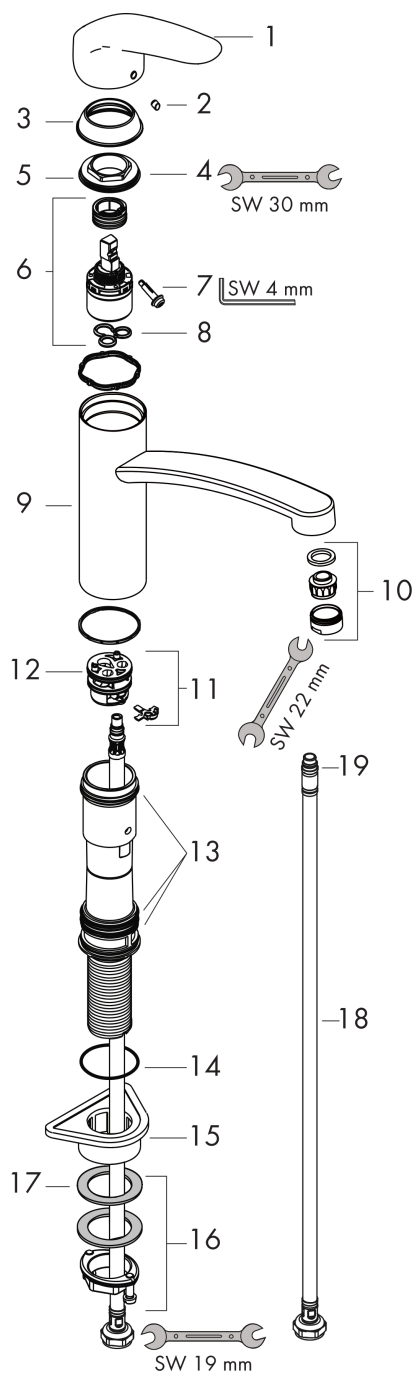

Focus M41

Single lever kitchen mixer 160, 1jet

Surfaces: **Chrome** Article Number: **31806000**

Description

product features

- ComfortZone 160
- swivel range 360°
- normal spray
- connection dimension: DN15
- maximum flow rate at 3 bar: 12 l/min
- ceramic cartridge
- connection type: G 3/8 connections
- temperature limitation adjustable
- suitable for continuous flow water heaters

Technology

Product image

Scale drawing

Flowchart

Focus M41
Single lever kitchen mixer 160, 1jet
 Surfaces: **Chrome** Article Number: **31806000**

Exploded Drawing

Year of production: >04/17

Focus M41**Single lever kitchen mixer 160, 1jet**Surfaces: **Chrome** Article Number: **31806000****Spare part list**

Year of production: >04/17

| Pos. | Description | Article Number | Price | PU |
|------|-------------------------------------|----------------|-------|----|
| 1 | handle | 95543000 | - | 1 |
| 2 | screw cover | 96338000 | - | 1 |
| 3 | flange | 97995000 | - | 1 |
| 4 | nut | 97996000 | - | 1 |
| 5 | O-Ring 30x2 | 98186000 | - | 1 |
| 6 | cartridge, assy | 92730000 | - | 1 |
| 7 | locking screw for handle | 96059000 | - | 1 |
| 8 | seal | 95008000 | - | 1 |
| 9 | spout cpl. | 98349000 | - | 1 |
| 10 | aerator M24x1 (15 l/min) | 13913000 | - | 1 |
| 11 | adapter for cartridge | 98750000 | - | 1 |
| 12 | O-Ring 36x2,5 | 98190000 | - | 1 |
| 13 | sealing set | 98702000 | - | 1 |
| 14 | O-ring 41x2 | 98212000 | - | 1 |
| 15 | support | 97523000 | - | 1 |
| 16 | fixing set (Ø 34) | 95049000 | - | 1 |
| 17 | lever collar | 97548000 | - | 1 |
| 18 | connection hose 600 mm M8x0,75 G3/8 | 96556000 | - | 1 |
| 19 | O-ring 6,6x1,6 | 93019000 | - | 1 |