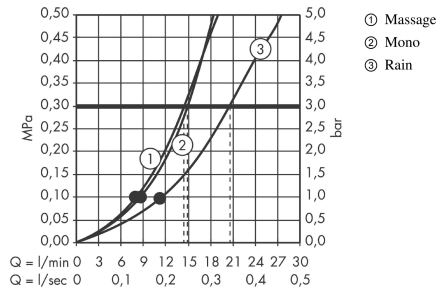

##### product features

- shower head size: 100 mm
- spray type: Rain, MonoRain, Massage spray
- adjustment with shift on overhead shower
- ball-joint: overhead shower angle adjustable
- material spray disc: plastic
- grey spray disc
- maximum flow rate at 3 bar: 20 l/min
- flow rate Rain spray (at 3 bar): 20 l/min
- flow rate Mono spray (at 3 bar): 15 l/min
- flow rate massage spray (at 3 bar): 14 l/min
- minimum flow pressure: 1,2 bar
- installation: ceiling or wall
- connection thread G ½
- connection dimension: DN15

#### Scale drawing

**Croma 100**  
**Overhead shower Multi**

Surfaces: **Chrome** Article Number: **27443000**

**Flowchart**

The consumption was measured in combination with the appropriate fittings (thermostat/mixer/ in-wall valve) to reflect actual application in practice.