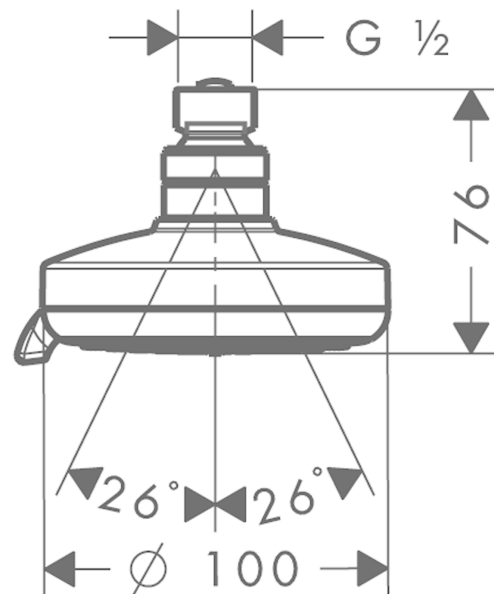

Croma 100

Overhead shower Multi

Surfaces: **Chrome** Article Number: **27443000**

Description

product features

- shower head size: 100 mm
- spray type: Rain, MonoRain, Massage spray
- adjustment with shift on overhead shower
- ball-joint: overhead shower angle adjustable
- material spray disc: plastic
- grey spray disc
- maximum flow rate at 3 bar: 20 l/min
- flow rate Rain spray (at 3 bar): 20 l/min
- flow rate Mono spray (at 3 bar): 15 l/min
- flow rate massage spray (at 3 bar): 14 l/min
- minimum flow pressure: 1,2 bar
- installation: ceiling or wall
- connection thread G ½
- connection dimension: DN15

Technology

Product image

Scale drawing