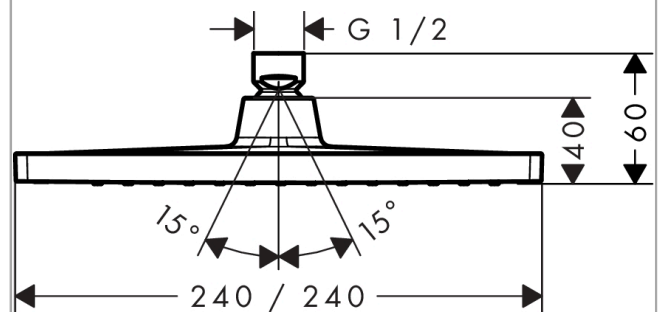

Crometta E

Overhead shower 240 1jet EcoSmart 9 l/min

Surfaces: **Chrome** Article Number: **26727000**

Description

product features

- shower head size: 240 x 240 mm
- spray type: Rain
- ball-joint: overhead shower angle adjustable
- material spray disc: plastic
- maximum flow rate at 3 bar: 9 l/min
- flow rate Rain spray (at 3 bar): 9 l/min
- minimum flow pressure: 1 bar
- installation: ceiling or wall
- connection thread G 1/2
- connection dimension: DN15

Technology

Product image

Scale drawing

Flowchart

The consumption was measured in combination with the appropriate fittings (thermostat/mixer/in-wall valve) to reflect actual application in practice.

Crometta E
Overhead shower 240 1jet EcoSmart 9 l/min
Surfaces: **Chrome** Article Number: **26727000**

Exploded Drawing

Year of production: >04/16

Crometta E
Overhead shower 240 1jet EcoSmart 9 l/min
 Surfaces: **Chrome** Article Number: **26727000**

Spare part list

Year of production: >04/16

| Pos. | Description | Article Number | Price | PU |
|------|------------------------|----------------|-------|----|
| 1 | filter packing | 94246000 | - | 1 |
| 2 | flow limiter (9 l/min) | 95659000 | - | 1 |