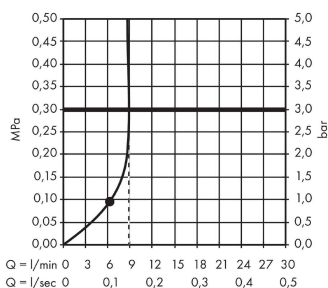

Crometta E

Overhead shower 240 1jet EcoSmart 9 l/min

Surfaces: **Chrome** Article Number: **26727000**

Description

product features

- shower head size: 240 x 240 mm
- spray type: Rain
- ball-joint: overhead shower angle adjustable
- material spray disc: plastic
- maximum flow rate at 3 bar: 9 l/min
- flow rate Rain spray (at 3 bar): 9 l/min
- minimum flow pressure: 1 bar
- installation: ceiling or wall
- connection thread G 1/2
- connection dimension: DN15

Technology

Product image

Scale drawing

Flowchart

The consumption was measured in combination with the appropriate fittings (thermostat/mixer/in-wall valve) to reflect actual application in practice.

Crometta E
Overhead shower 240 1jet EcoSmart 9 l/min
Surfaces: **Chrome** Article Number: **26727000**

Exploded Drawing

Year of production: >04/16

Crometta E
Overhead shower 240 1jet EcoSmart 9 l/min
 Surfaces: **Chrome** Article Number: **26727000**

Spare part list

Year of production: >04/16

| Pos. | Description | Article Number | Price | PU |
|------|------------------------|----------------|-------|----|
| 1 | filter packing | 94246000 | - | 1 |
| 2 | flow limiter (9 l/min) | 95659000 | - | 1 |