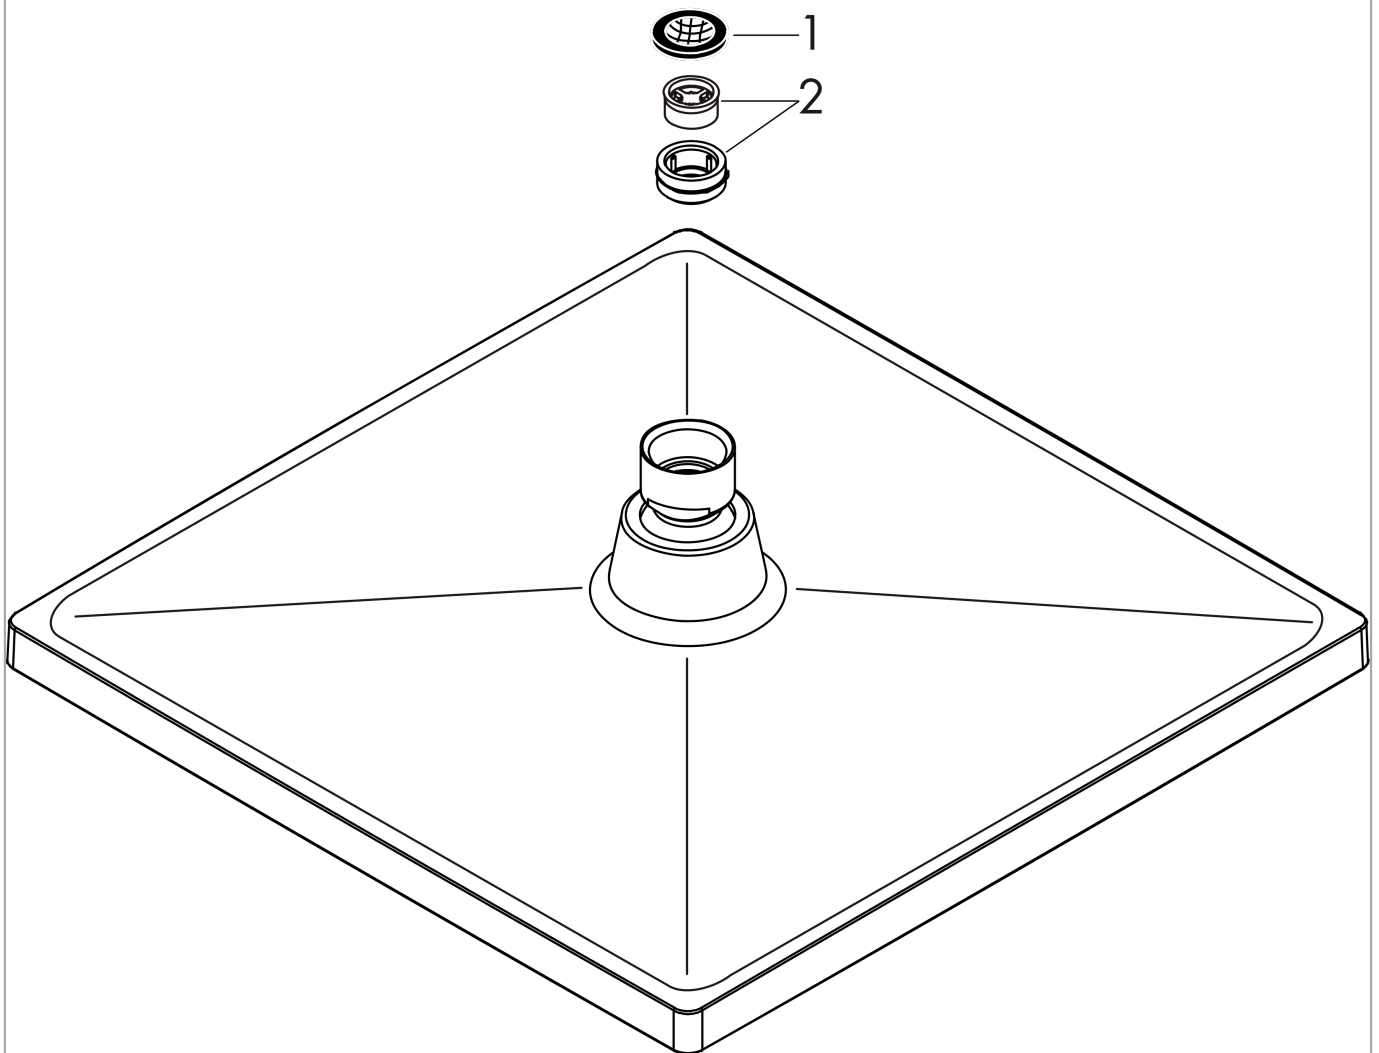

Crometta E

Overhead shower 240 1jet EcoSmart 9 l/min

Surfaces: **Chrome** Article Number: **26727000**

Description

product features

- shower head size: 240 x 240 mm
- spray type: Rain
- ball-joint: overhead shower angle adjustable
- material spray disc: plastic
- maximum flow rate at 3 bar: 9 l/min
- flow rate Rain spray (at 3 bar): 9 l/min
- minimum flow pressure: 1 bar
- installation: ceiling or wall
- connection thread G 1/2
- connection dimension: DN15

Technology

Product image

Scale drawing

Flowchart

The consumption was measured in combination with the appropriate fittings (thermostat/mixer/in-wall valve) to reflect actual application in practice.

Crometta E
Overhead shower 240 1jet EcoSmart 9 l/min
Surfaces: **Chrome** Article Number: **26727000**

Exploded Drawing

Year of production: >04/16

Crometta E
Overhead shower 240 1jet EcoSmart 9 l/min
 Surfaces: **Chrome** Article Number: **26727000**

Spare part list

Year of production: >04/16

| Pos. | Description | Article Number | Price | PU |
|------|------------------------|----------------|-------|----|
| 1 | filter packing | 94246000 | - | 1 |
| 2 | flow limiter (9 l/min) | 95659000 | - | 1 |