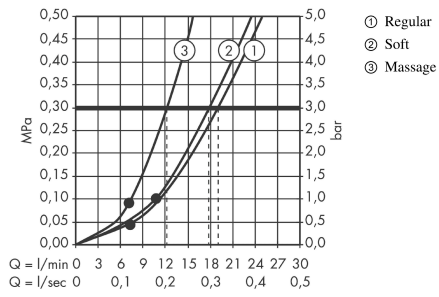

##### product features

- shower head size: 93 mm
- spray type: Soft spray, normal spray, Massage spray
- adjustment with shift on overhead shower
- ball-joint: overhead shower angle adjustable
- material spray disc: plastic
- grey spray disc
- maximum flow rate at 3 bar: 19 l/min
- flow rate soft spray (at 3 bar): 17 l/min
- flow rate normal spray (at 3 bar): 19 l/min
- flow rate massage spray (at 3 bar): 12 l/min
- minimum flow pressure: 2 bar
- installation: wall
- connection thread G 1/2
- connection dimension: DN15

#### Scale drawing

**Clubmaster  
Overhead shower 3jet**

Surfaces: **Chrome** Article Number: **28496000**

**Flowchart**

The consumption was measured in combination with the appropriate fittings (thermostat/mixer/in-wall valve) to reflect actual application in practice.