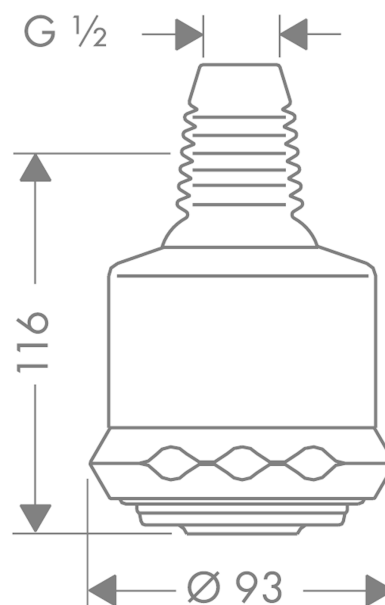

Scale drawing