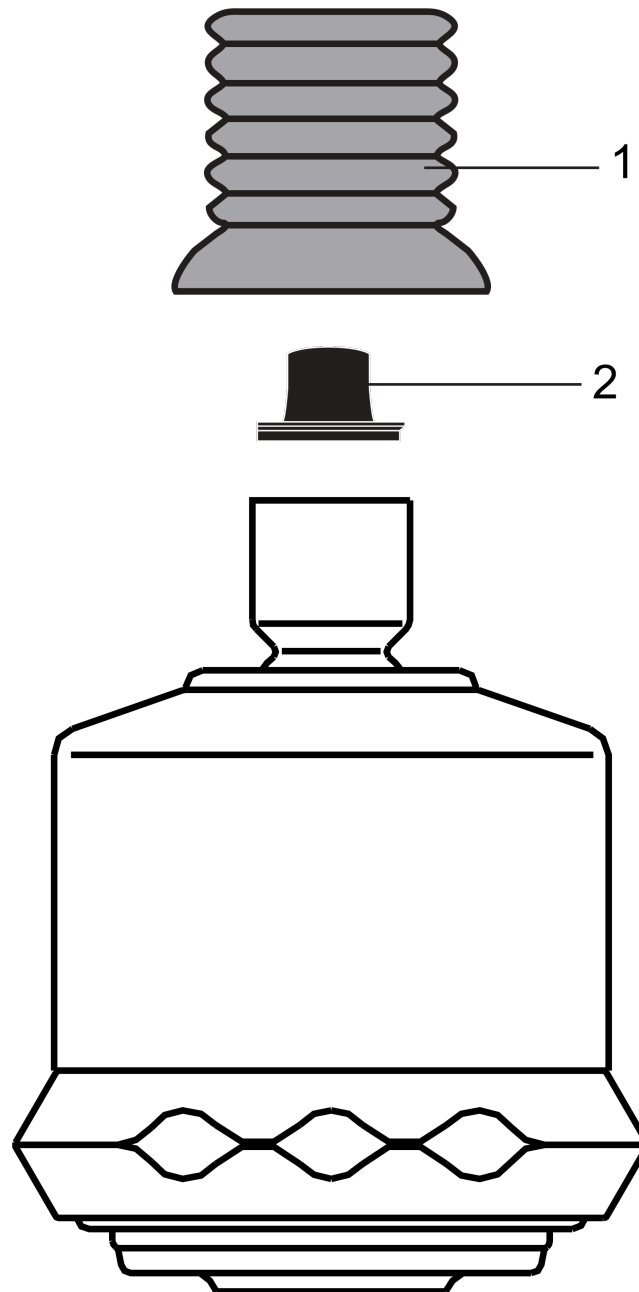

##### product features

- shower head size: 93 mm
- spray type: Soft spray, normal spray, Massage spray
- adjustment with shift on overhead shower
- ball-joint: overhead shower angle adjustable
- material spray disc: plastic
- grey spray disc
- maximum flow rate at 3 bar: 19 l/min
- flow rate soft spray (at 3 bar): 17 l/min
- flow rate normal spray (at 3 bar): 19 l/min
- flow rate massage spray (at 3 bar): 12 l/min
- minimum flow pressure: 2 bar
- installation: wall
- connection thread G 1/2
- connection dimension: DN15

#### Product image

#### Scale drawing

**Clubmaster  
Overhead shower 3jet**

Surfaces: **Chrome** Article Number: **28496000**

**Flowchart**

The consumption was measured in combination with the appropriate fittings (thermostat/mixer/in-wall valve) to reflect actual application in practice.

## Exploded Drawing

Year of production: >01/16

**Clubmaster**  
**Overhead shower 3jet**  
 Surfaces: **Chrome** Article Number: **28496000**