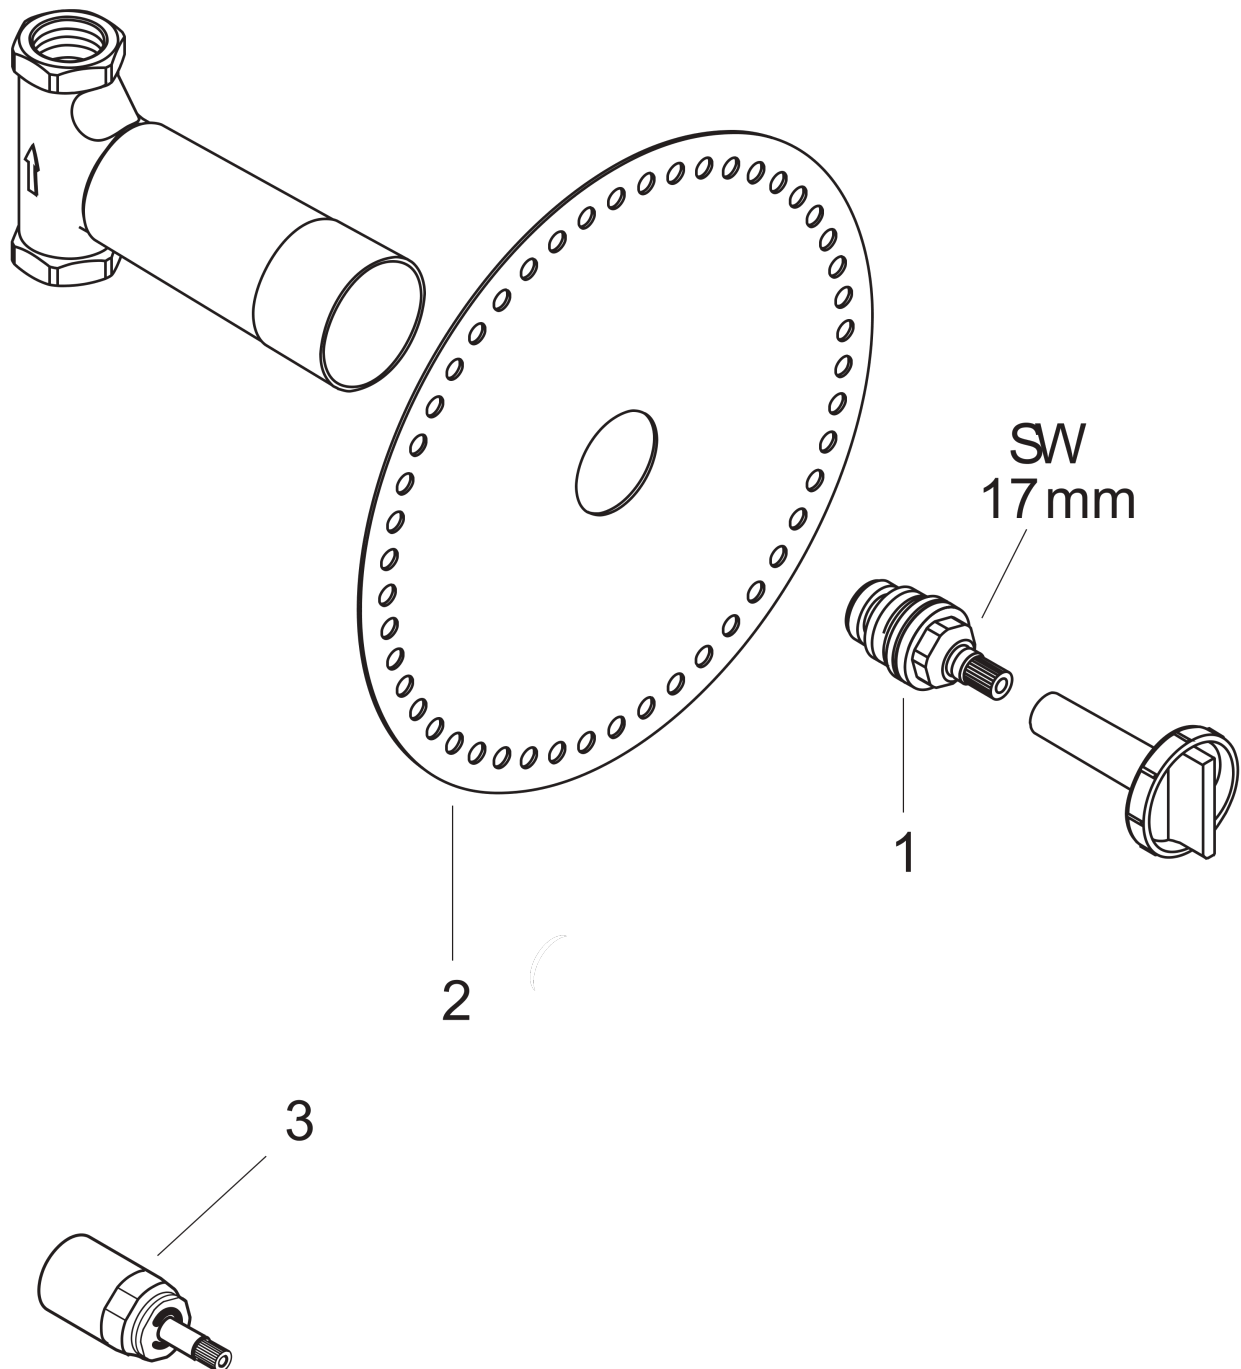

Basic set 40 l/min for shut-off valve for concealed installation ceramic

Surfaces: n.a. Article Number: 15974180

Description

product features

- connection type: DN15
- suitable for all shut-off valves finish sets
- connection dimension: DN15
- maximum flow rate at 3 bar: 40 l/min

Product image

Scale drawing

Flowchart

Basic set 40 l/min for shut-off valve for concealed installation ceramic
 Surfaces: n.a. Article Number: 15974180

Exploded Drawing

Year of production: >05/01

Basic set 40 l/min for shut-off valve for concealed installation ceramic

Surfaces: n.a. Article Number: **15974180**

Spare part list

Year of production: >05/01

Pos.	Description	Article Number	Price	PU
1	shut off unit right closing	94009000	-	1
2	sealing foil	96492000	-	1
3	extension 25 mm	96370000	-	1