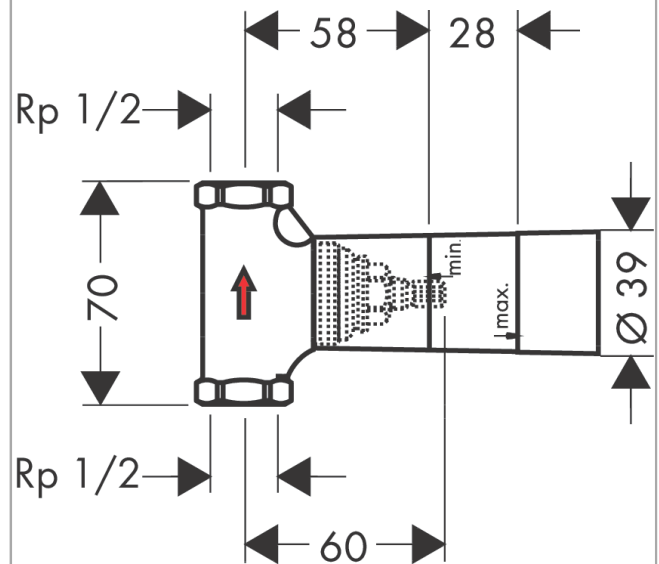

Basic set 40 l/min for shut-off valve for concealed installation ceramic

Surfaces: n.a. Article Number: 15974180

Description

product features

- connection type: DN15
- suitable for all shut-off valves finish sets
- connection dimension: DN15
- maximum flow rate at 3 bar: 40 l/min

Product image

Scale drawing

Flowchart

Basic set 40 l/min for shut-off valve for concealed installation ceramic
 Surfaces: n.a. Article Number: 15974180

Exploded Drawing

Year of production: >05/01

Basic set 40 l/min for shut-off valve for concealed installation ceramic

Surfaces: n.a. Article Number: **15974180**

Spare part list

Year of production: >05/01

Pos.	Description	Article Number	Price	PU
1	shut off unit right closing	94009000	-	1
2	sealing foil	96492000	-	1
3	extension 25 mm	96370000	-	1