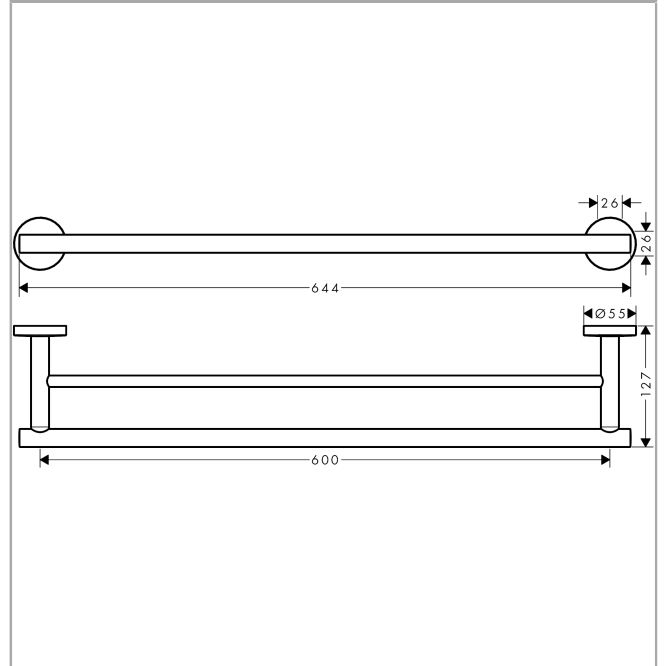

Logis Universal
Double bath towel rail

Surfaces: **Chrome** Article Number: **41712000**

Description

product features

- wall-mounted
- material: brass
- material holder: metal
- fixed
- length: 644 mm
- with mounting material
- concealed fastening
- drilling distance: 600 mm
- diameter drill hole: 6 mm

Product image

Scale drawing

Logis Universal
Double bath towel rail

Surfaces: **Chrome** Article Number: **41712000**

Exploded Drawing

Year of production: >04/18

Logis Universal
Double bath towel rail
 Surfaces: **Chrome** Article Number: **41712000**

Spare part list

Year of production: >04/18

Pos.	Description	Article Number	Price	PU
1	support element	94318000	-	1
2	mounting set	40915000	-	1