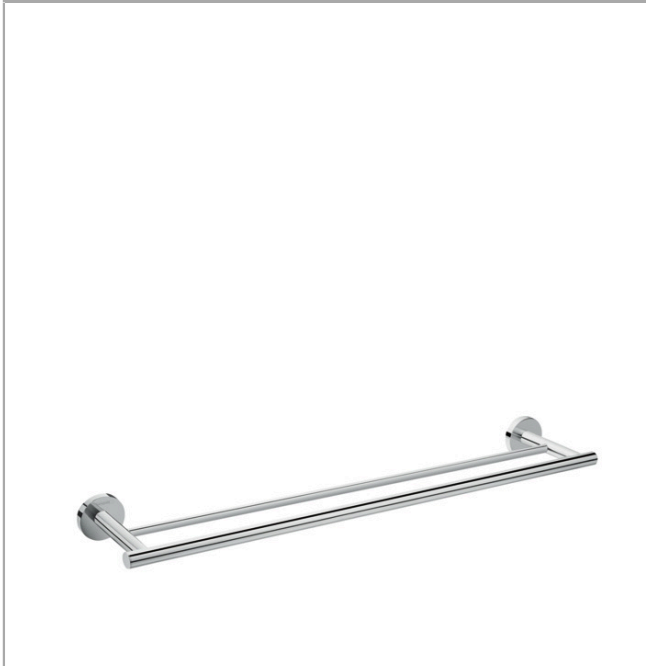

Logis Universal
Double bath towel rail

Surfaces: **Chrome** Article Number: **41712000**

Description

product features

- wall-mounted
- material: brass
- material holder: metal
- fixed
- length: 644 mm
- with mounting material
- concealed fastening
- drilling distance: 600 mm
- diameter drill hole: 6 mm

Product image

Scale drawing

Logis Universal
Double bath towel rail

Surfaces: **Chrome** Article Number: **41712000**

Exploded Drawing

Year of production: >04/18

Logis Universal
Double bath towel rail
 Surfaces: **Chrome** Article Number: **41712000**