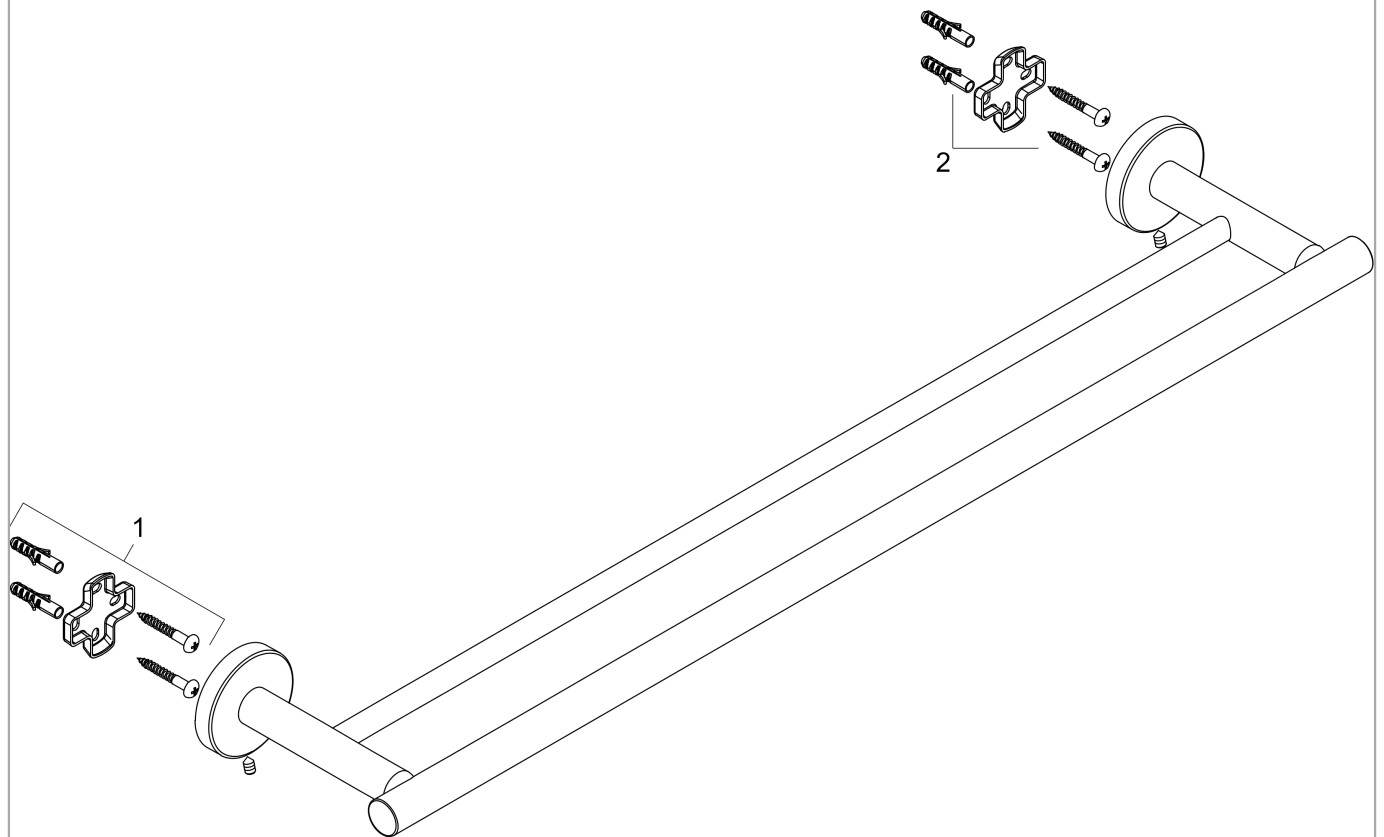

Logis Universal
Double bath towel rail

Surfaces: **Chrome** Article Number: **41712000**

Description

product features

- wall-mounted
- material: brass
- material holder: metal
- fixed
- length: 644 mm
- with mounting material
- concealed fastening
- drilling distance: 600 mm
- diameter drill hole: 6 mm

Product image

Scale drawing

Logis Universal
Double bath towel rail

Surfaces: **Chrome** Article Number: **41712000**

Exploded Drawing

Year of production: >04/18

Logis Universal
Double bath towel rail
 Surfaces: **Chrome** Article Number: **41712000**

Spare part list

Year of production: >04/18

Pos.	Description	Article Number	Price	PU
1	support element	94318000	-	1
2	mounting set	40915000	-	1