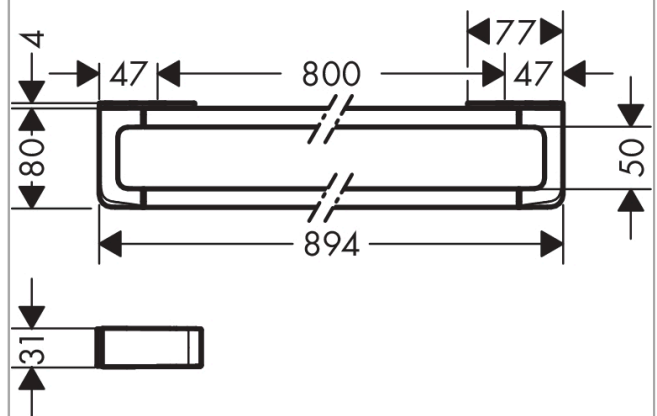

AXOR Universal Accessories

Rail bath towel holder 800 mm

Surfaces: **Brushed Black Chrome**

Article Number: **42833340**

Description

product features

- wall-mounted
- material: metal
- material holder: metal
- fixed
- length: 894 mm
- with mounting material
- concealed fastening
- drilling distance: 800 mm
- diameter drill hole: 6 mm
- use as a rail for accessories and bath towel holder

Product image

Scale drawing

AXOR Universal Accessories
Rail bath towel holder 800 mm
Surfaces: **Brushed Black Chrome**

Article Number: **42833340**

Exploded Drawing

Year of production: >11/16

AXOR Universal Accessories

Rail bath towel holder 800 mm

Surfaces: **Brushed Black Chrome**

Article Number: **42833340**

Spare part list

Year of production: >11/16

Pos.	Description	Article Number	Price	PU
1	mounting set	92841000	-	1
2	tile-matching-disk 7 mm	92406340	-	1
3	cover	92435340	-	1
4	excentric socket	97604000	-	1
a	set of adapters	42870340	-	1
b	set of covers	42871340	-	1
c	mounting kit for two-sided glass montage	42841000	-	1