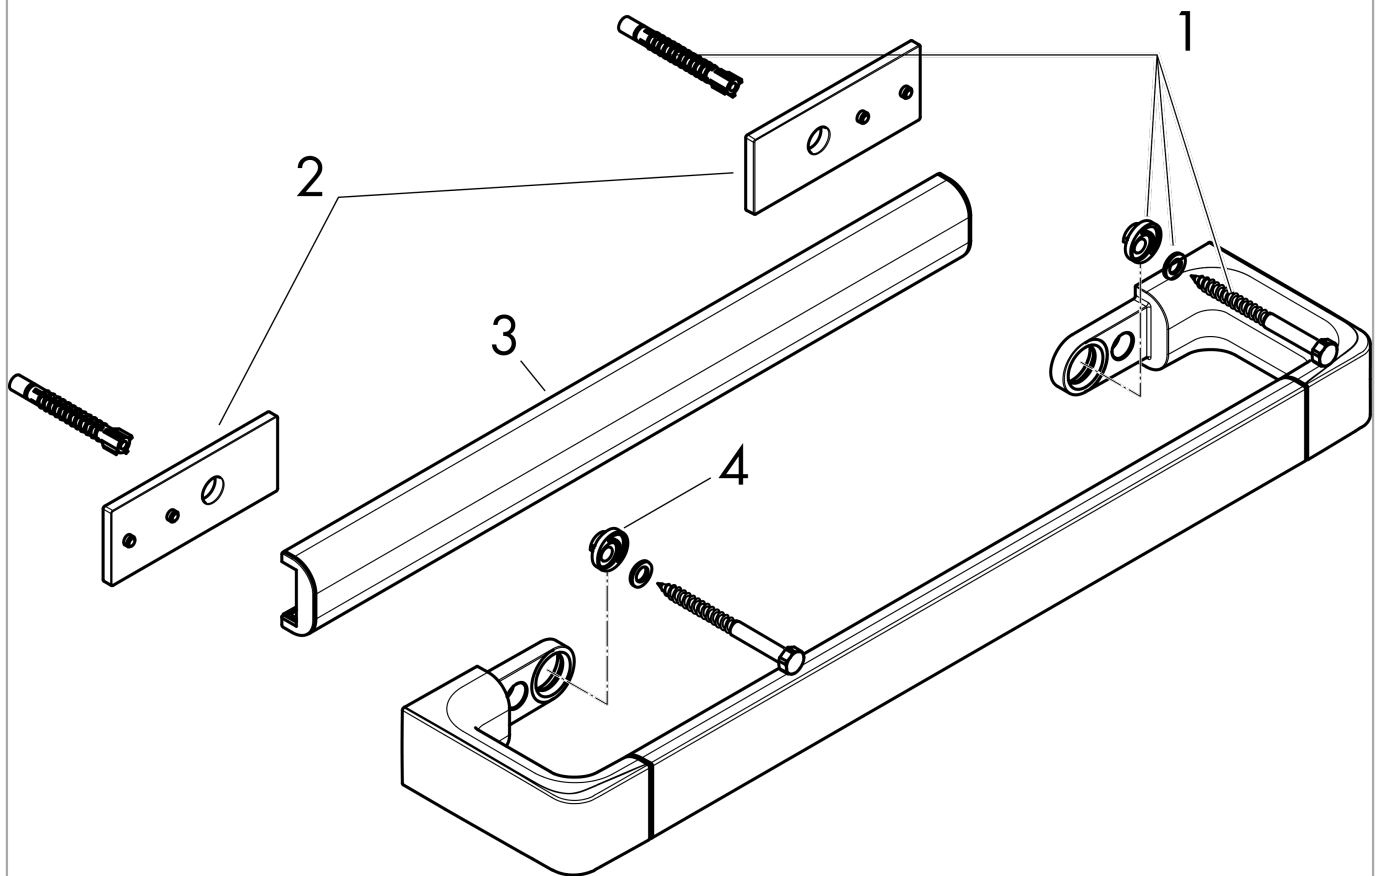

AXOR Universal Accessories

Rail bath towel holder 800 mm

Surfaces: **Brushed Black Chrome**

Article Number: **42833340**

Description

product features

- wall-mounted
- material: metal
- material holder: metal
- fixed
- length: 894 mm
- with mounting material
- concealed fastening
- drilling distance: 800 mm
- diameter drill hole: 6 mm
- use as a rail for accessories and bath towel holder

Product image

Scale drawing

AXOR Universal Accessories
Rail bath towel holder 800 mm
Surfaces: **Brushed Black Chrome**

Article Number: **42833340**

Exploded Drawing

Year of production: >11/16

AXOR Universal Accessories

Rail bath towel holder 800 mm

Surfaces: **Brushed Black Chrome**

Article Number: **42833340**

Spare part list

Year of production: >11/16

Pos.	Description	Article Number	Price	PU
1	mounting set	92841000	-	1
2	tile-matching-disk 7 mm	92406340	-	1
3	cover	92435340	-	1
4	excentric socket	97604000	-	1
a	set of adapters	42870340	-	1
b	set of covers	42871340	-	1
c	mounting kit for two-sided glass montage	42841000	-	1