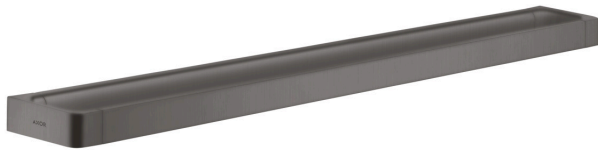

AXOR Universal Accessories

Rail bath towel holder 800 mm

Surfaces: **Brushed Black Chrome**

Article Number: **42833340**

Description

product features

- wall-mounted
- material: metal
- material holder: metal
- fixed
- length: 894 mm
- with mounting material
- concealed fastening
- drilling distance: 800 mm
- diameter drill hole: 6 mm
- use as a rail for accessories and bath towel holder

Product image

Scale drawing

AXOR Universal Accessories
Rail bath towel holder 800 mm
Surfaces: **Brushed Black Chrome**

Article Number: **42833340**

Exploded Drawing

Year of production: >11/16

AXOR Universal Accessories

Rail bath towel holder 800 mm

Surfaces: **Brushed Black Chrome**

Article Number: **42833340**

Spare part list

Year of production: >11/16

Pos.	Description	Article Number	Price	PU
1	mounting set	92841000	-	1
2	tile-matching-disk 7 mm	92406340	-	1
3	cover	92435340	-	1
4	excentric socket	97604000	-	1
a	set of adapters	42870340	-	1
b	set of covers	42871340	-	1
c	mounting kit for two-sided glass montage	42841000	-	1