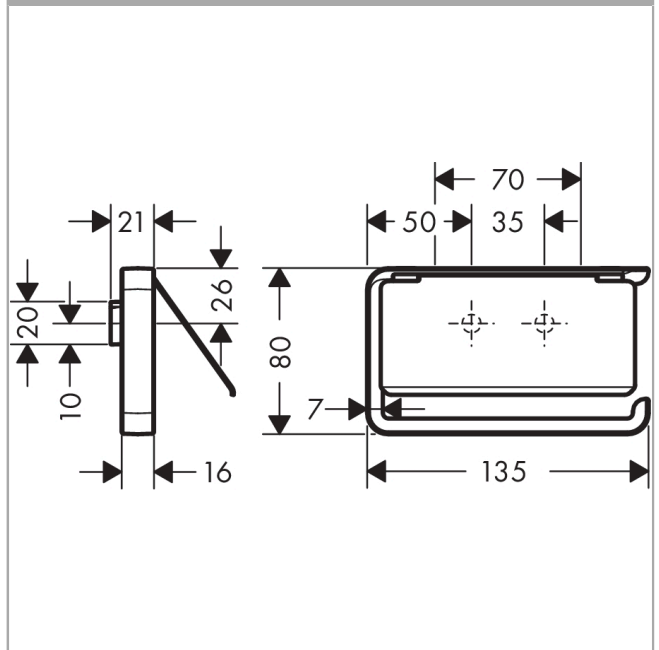

AXOR Universal Accessories Toilet paper holder with cover

Surfaces: **Brushed Black Chrome**

Article Number: **42836340**

Description

product features

- wall-mounted
- mirror-inverted installation possible
- combinable with soap dish / shelf no.42803XXX and shelf 300 mm no.42838XXX (adapter set no.42870XXX necessary)
- material: metal
- with mounting material
- concealed fastening
- drilling distance: 35 mm
- diameter drill hole: 6 mm

Product image

Scale drawing

AXOR Universal Accessories
Toilet paper holder with cover
 Surfaces: **Brushed Black Chrome**

Article Number: **42836340**

Exploded Drawing

Year of production: >11/16

AXOR Universal Accessories

Toilet paper holder with cover

Surfaces: **Brushed Black Chrome**

Article Number: **42836340**

Spare part list

Year of production: >11/16

Pos.	Description	Article Number	Price	PU
1	mounting set	40915000	-	1
2	excentric socket	97604000	-	1
3	set of covers	92437340	-	1
4	O-ring 13x1,5	98475000	-	1
a	set of adapters	42870340	-	1