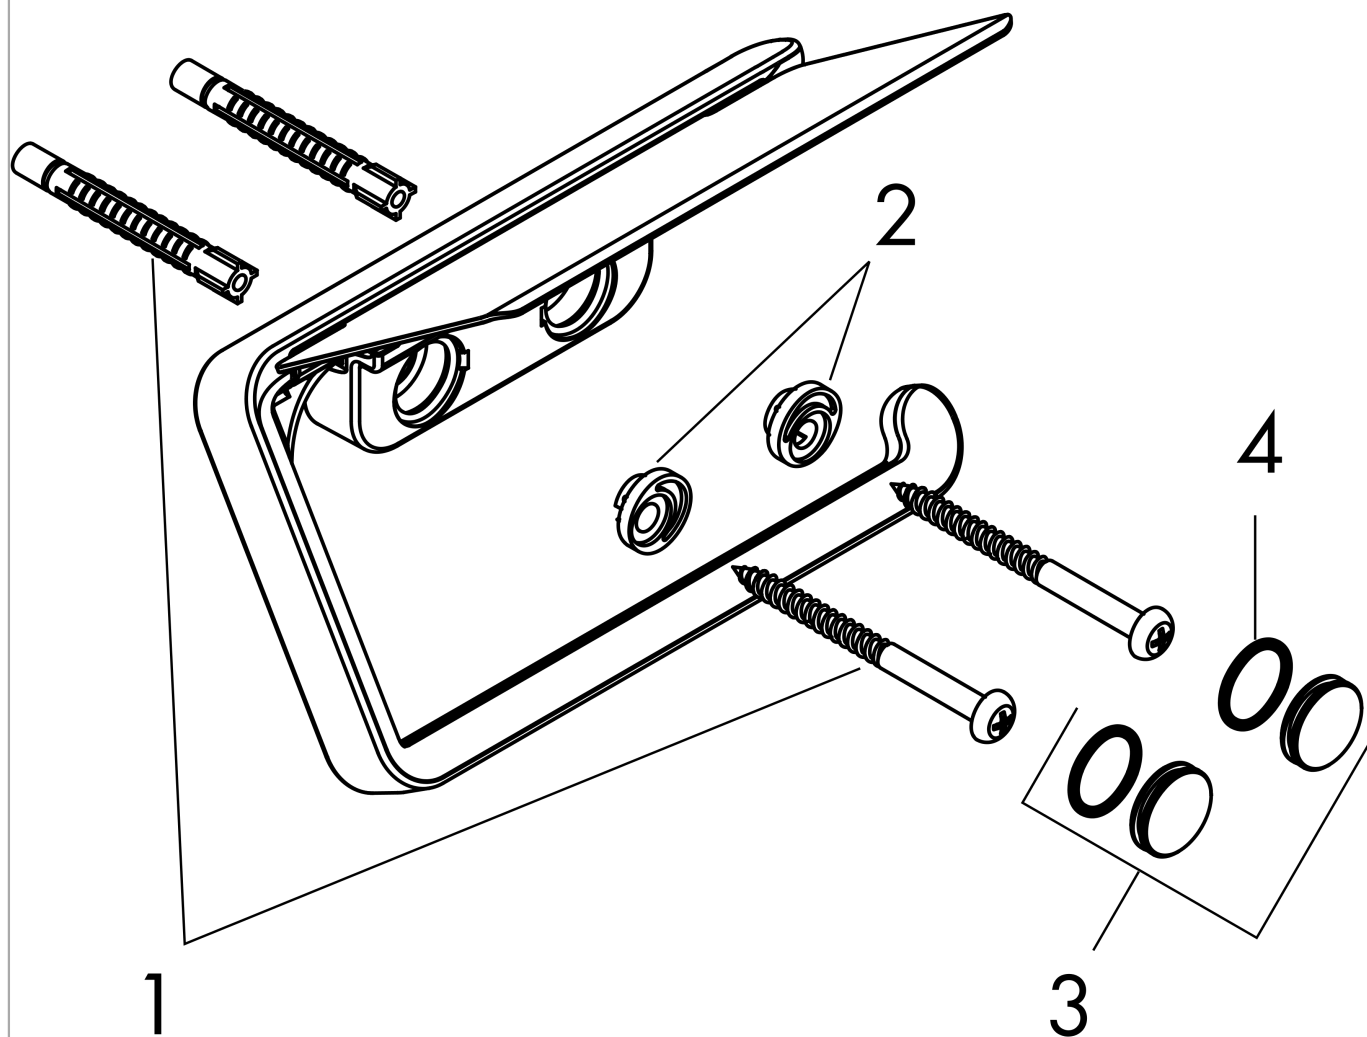

AXOR Universal Accessories Toilet paper holder with cover

Surfaces: **Brushed Black Chrome**

Article Number: **42836340**

Description

product features

- wall-mounted
- mirror-inverted installation possible
- combinable with soap dish / shelf no.42803XXX and shelf 300 mm no.42838XXX (adapter set no.42870XXX necessary)
- material: metal
- with mounting material
- concealed fastening
- drilling distance: 35 mm
- diameter drill hole: 6 mm

Product image

Scale drawing

AXOR Universal Accessories
Toilet paper holder with cover
 Surfaces: **Brushed Black Chrome**

Article Number: **42836340**

Exploded Drawing

Year of production: >11/16

AXOR Universal Accessories

Toilet paper holder with cover

Surfaces: **Brushed Black Chrome**

Article Number: **42836340**

Spare part list

Year of production: >11/16

Pos.	Description	Article Number	Price	PU
1	mounting set	40915000	-	1
2	excentric socket	97604000	-	1
3	set of covers	92437340	-	1
4	O-ring 13x1,5	98475000	-	1
a	set of adapters	42870340	-	1