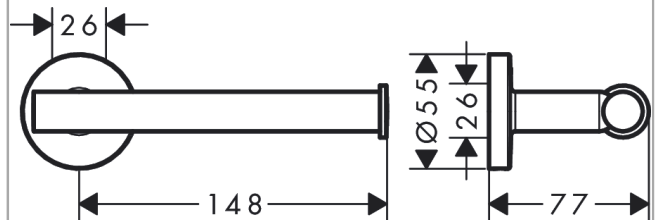

**Logis Universal
Toilet paper holder**

Surfaces: **Chrome** Article Number: **41726000**

Description

product features

- wall-mounted
- material: brass
- material holder: metal
- with mounting material
- concealed fastening
- drilling distance: 26 mm
- diameter drill hole: 6 mm

Product image

Scale drawing