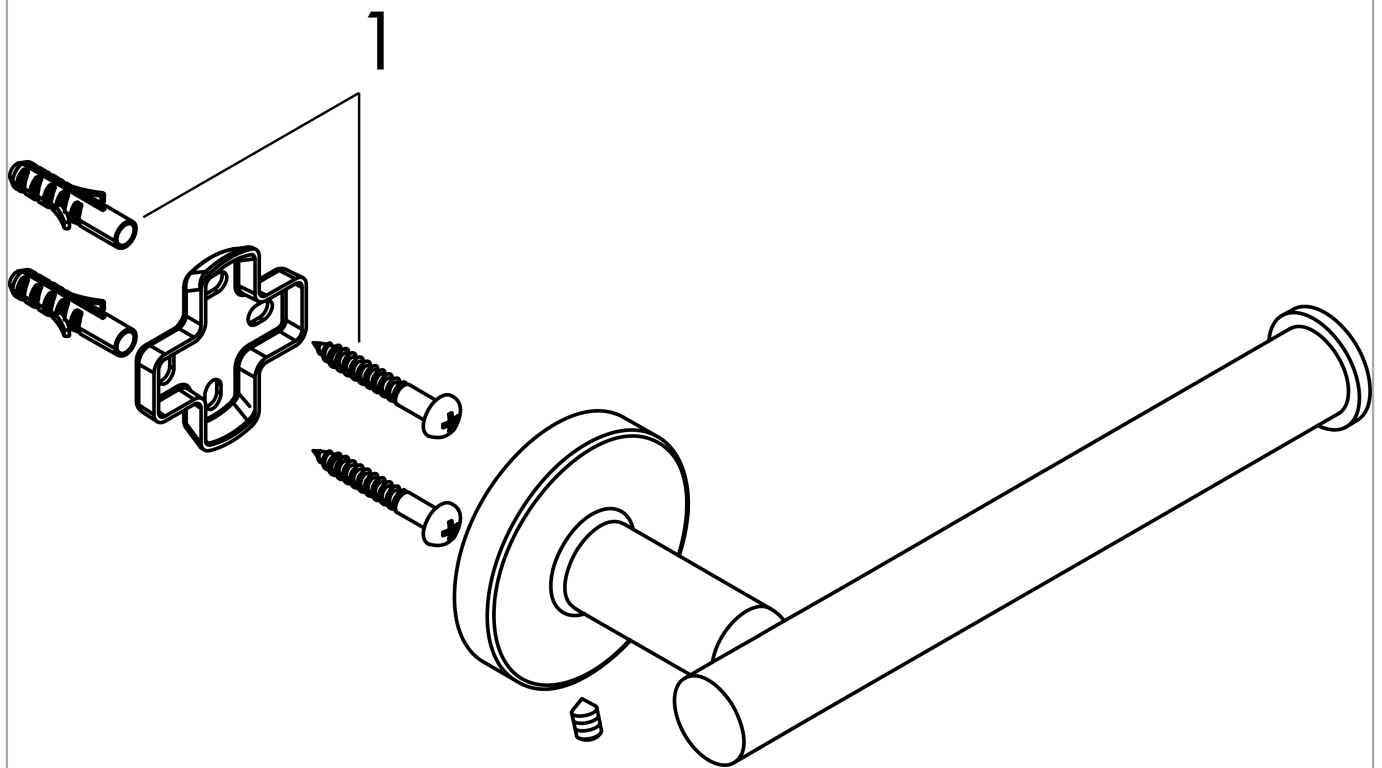

Logis Universal
Toilet paper holder

Surfaces: **Chrome** Article Number: **41726000**

Exploded Drawing

Year of production: >04/18