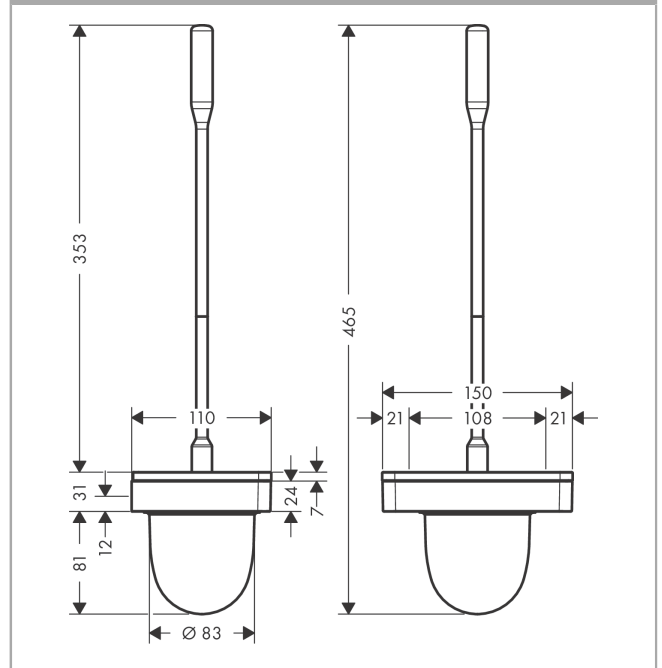

**AXOR Universal Accessories**  
**Toilet brush holder wall-mounted**  
 Surfaces: **Brushed Black Chrome**

Article Number: **42835340**

## Description

### product features

- wall-mounted
- material: metal
- material recess: glass
- with removable insert
- with mounting material
- concealed fastening
- drilling distance 108 mm
- diameter drill hole: 6 mm

## Scale drawing

**AXOR Universal Accessories**  
**Toilet brush holder wall-mounted**  
Surfaces: **Brushed Black Chrome**

Article Number: **42835340**