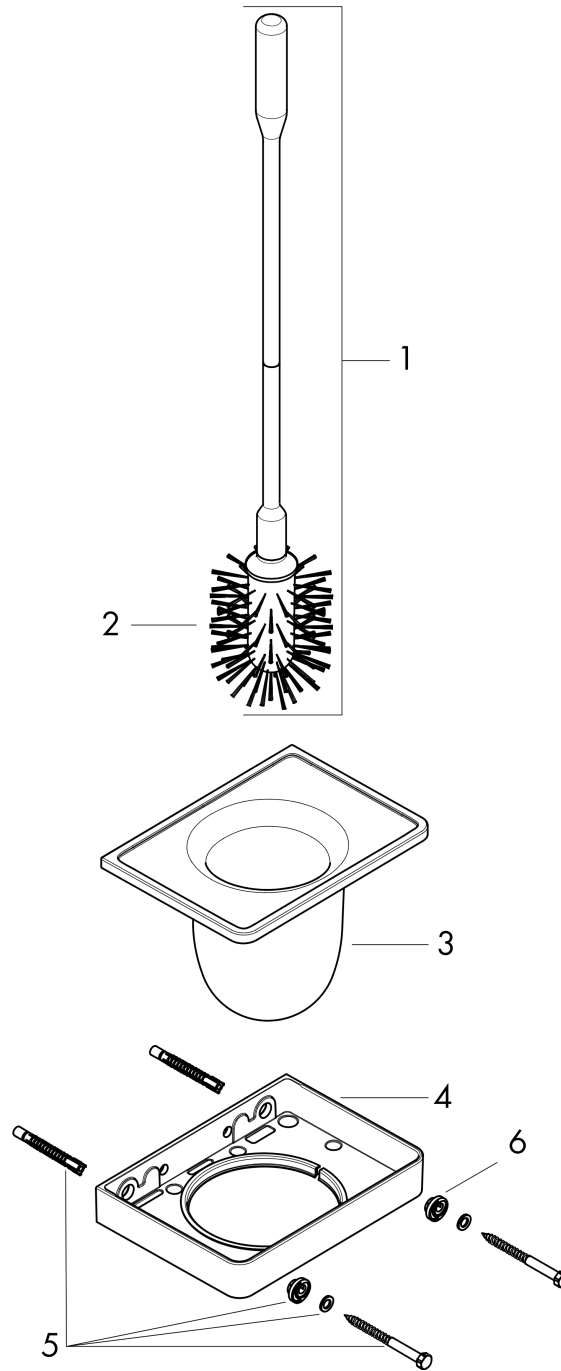

### product features

- wall-mounted
- material: metal
- material recess: glass
- with removable insert
- with mounting material
- concealed fastening
- drilling distance 108 mm
- diameter drill hole: 6 mm

## Scale drawing

**AXOR Universal Accessories**  
**Toilet brush holder wall-mounted**  
Surfaces: **Brushed Black Chrome**

Article Number: **42835340**

## Exploded Drawing

Year of production: >11/16

**AXOR Universal Accessories**  
**Toilet brush holder wall-mounted**  
 Surfaces: **Brushed Black Chrome**

Article Number: **42835340**

### Spare part list

Year of production: >11/16

Pos.	Description	Article Number	Price	PU
1	stick with brush	92439340	-	1
2	WC-brush white	40088000	-	1
3	cup on its own	92438000	-	1
4	support element	92426340	-	1
5	mounting set	92841000	-	1
6	excentric socket	97604000	-	1
a	set of adapters	42870340	-	1