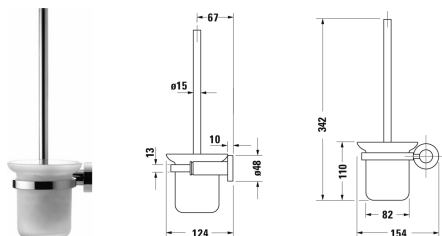

D-Code Brush set # 0099271000

|< 154 mm >|

Brush set	Dimension	Weight	Order number
wall mounted, 342 mm			
Colors			
10 Chrome			
Variant			
	154 x 124 mm	1.300 kilogram	0099271000

All drawings contain the necessary measurements which are subject to standard tolerances. They are stated in mm and are non-binding. Exact measurements, in particular for customised installation scenarios, can only be taken from the finished piece.