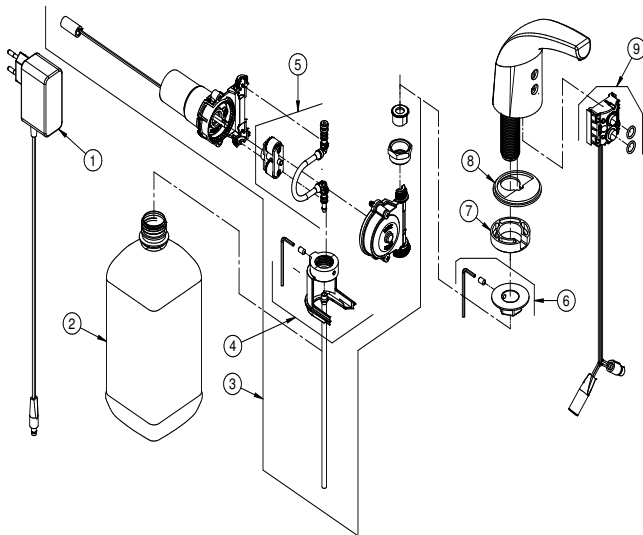

SPARE PARTS

POS.	CODIGO	DENONINAÇÃO
1	00240300	KIT FONTE DOCOLELETRIC
2	00609600	KIT GARRAFA 1L PARA ENGATE RÁPIDO
2	00609700	KIT GARRAFA 0,5L PARA ENGATE RÁPIDO
3	00609800	KIT BOMBA PERISTÁLTICA DOCOLELETRIC
4	00609900	KIT SUPORTE ENGATE RÁPIDO PARA GARRAFA
5	00610000	KIT MANGUEIRA BOMBA PERISTÁLTICA
6	00511700	FIXADOR AV P/ TORNEIRA DE MESA
7	00066100	KIT ANEL DE PASSAGEM Ø44
8	00798800	KIT ANEL VED (0)50,2X(0)45X4,5
9	00610100	KIT SENSOR MINIATURA DISPENSADOR DOCOLELETRIC

WANT YOU KNOW MORE?

REFER TO THE INSTALLATION MANUAL
IN OUR WEBSITE.