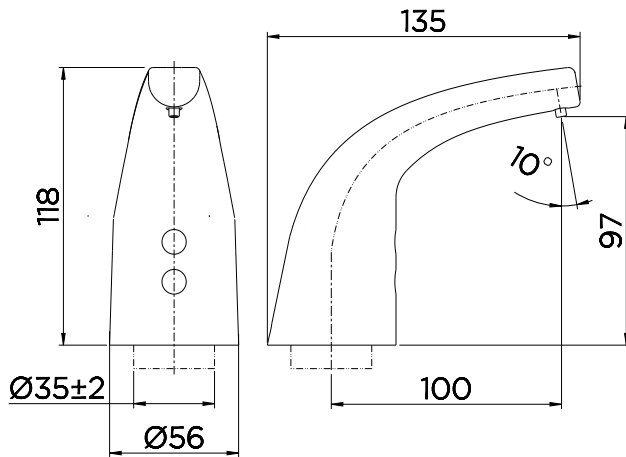

DIMENSIONS