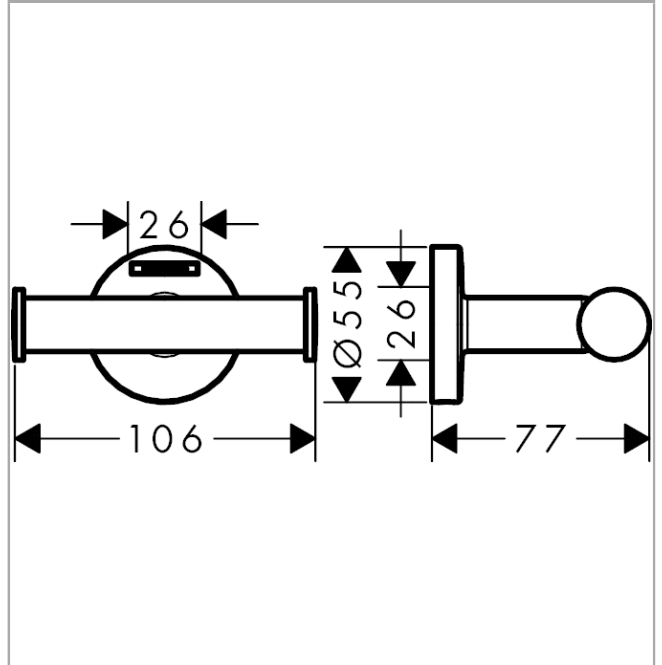

**Logis Universal
Towel hook double**

Surfaces: **Chrome** Article Number: **41725000**

Description

product features

- wall-mounted
- material: brass
- material holder: metal
- with mounting material
- concealed fastening
- drilling distance: 26 mm
- diameter drill hole: 6 mm

Product image

Scale drawing

Logis Universal
Towel hook double
Surfaces: **Chrome** Article Number: **41725000**

Exploded Drawing

Year of production: >04/18

Logis Universal
Towel hook double
 Surfaces: **Chrome** Article Number: **41725000**

Spare part list

Year of production: >04/18

Pos.	Description	Article Number	Price	PU
1	mounting set	40915000	-	1