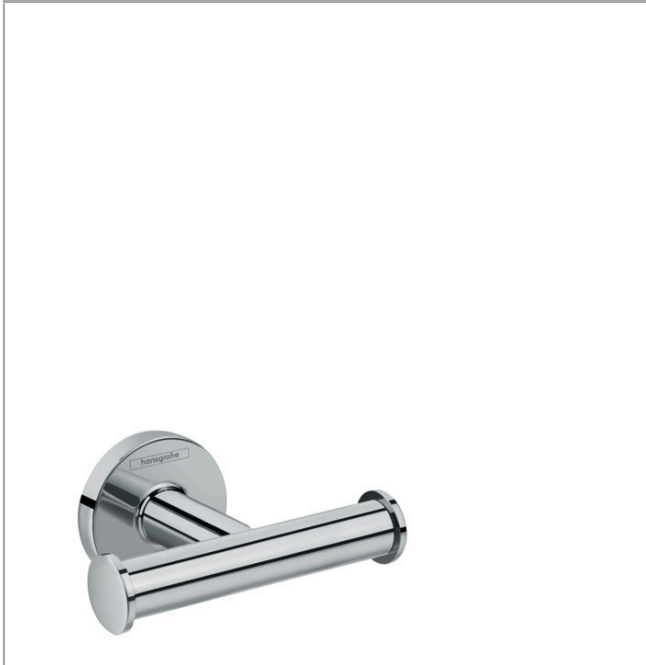

**Logis Universal
Towel hook double**

Surfaces: **Chrome** Article Number: **41725000**

Description

product features

- wall-mounted
- material: brass
- material holder: metal
- with mounting material
- concealed fastening
- drilling distance: 26 mm
- diameter drill hole: 6 mm

Product image

Scale drawing

Logis Universal
Towel hook double
Surfaces: **Chrome** Article Number: **41725000**

Exploded Drawing

Year of production: >04/18

Logis Universal
Towel hook double
 Surfaces: **Chrome** Article Number: **41725000**