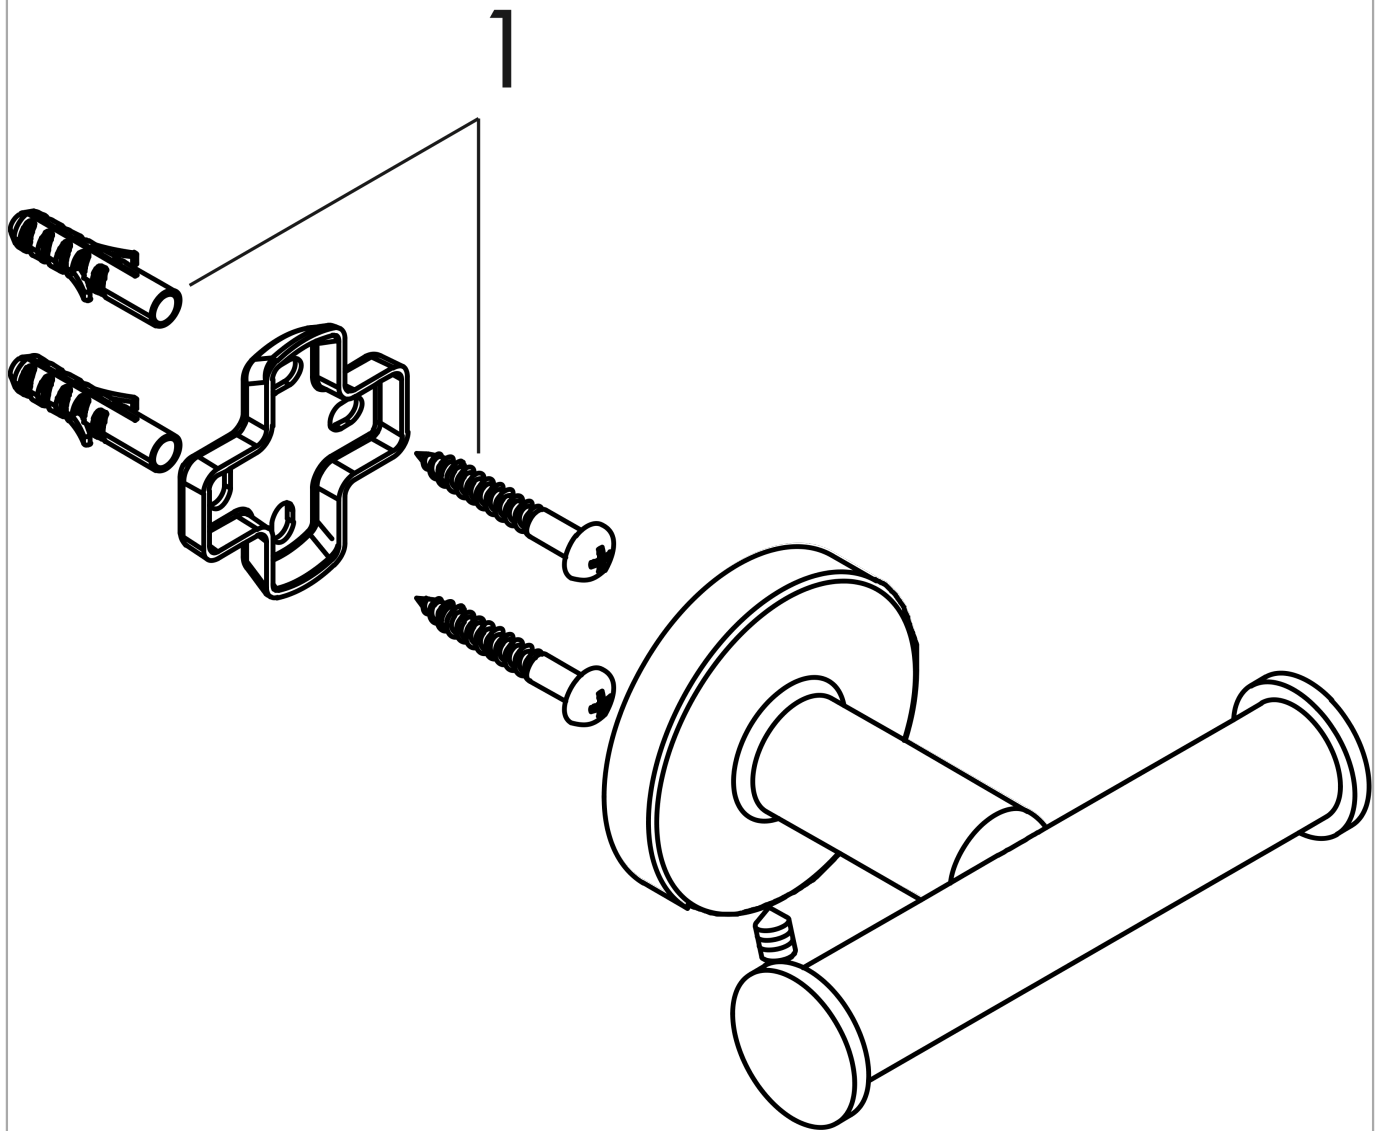

**Logis Universal
Towel hook double**

Surfaces: **Chrome** Article Number: **41725000**

Description

product features

- wall-mounted
- material: brass
- material holder: metal
- with mounting material
- concealed fastening
- drilling distance: 26 mm
- diameter drill hole: 6 mm

Product image

Scale drawing

Logis Universal
Towel hook double
Surfaces: **Chrome** Article Number: **41725000**

Exploded Drawing

Year of production: >04/18

Logis Universal
Towel hook double
 Surfaces: **Chrome** Article Number: **41725000**

Spare part list

Year of production: >04/18

Pos.	Description	Article Number	Price	PU
1	mounting set	40915000	-	1